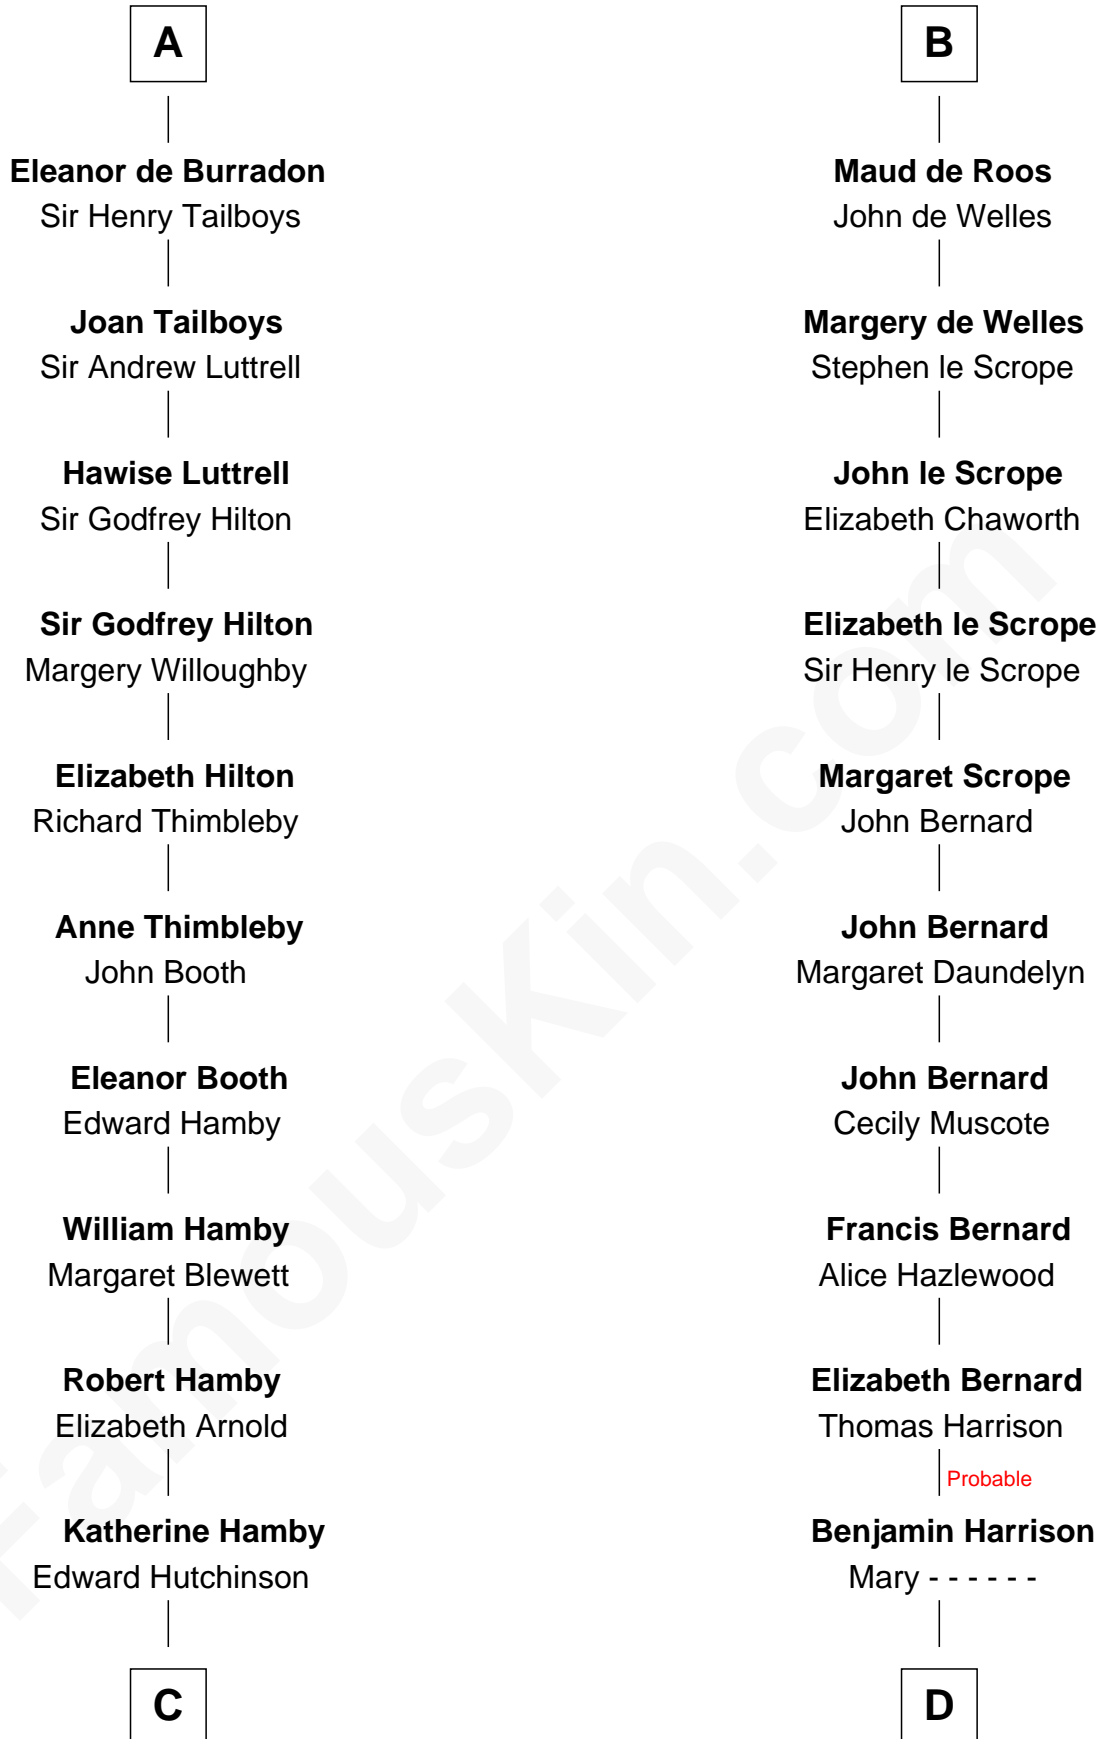

FamousKin.com

Relationship Chart of

Nicholas Gilman

Signer of the U.S. Constitution

20th cousin 1 time removed of

Benjamin Harrison V

Signer of the Declaration of Independence

William of Boulogne

C

Elizabeth Hutchinson

Edward Winslow

Anna Winslow

John Taylor

Rev. John Taylor

Elizabeth Rogers

Ann Taylor