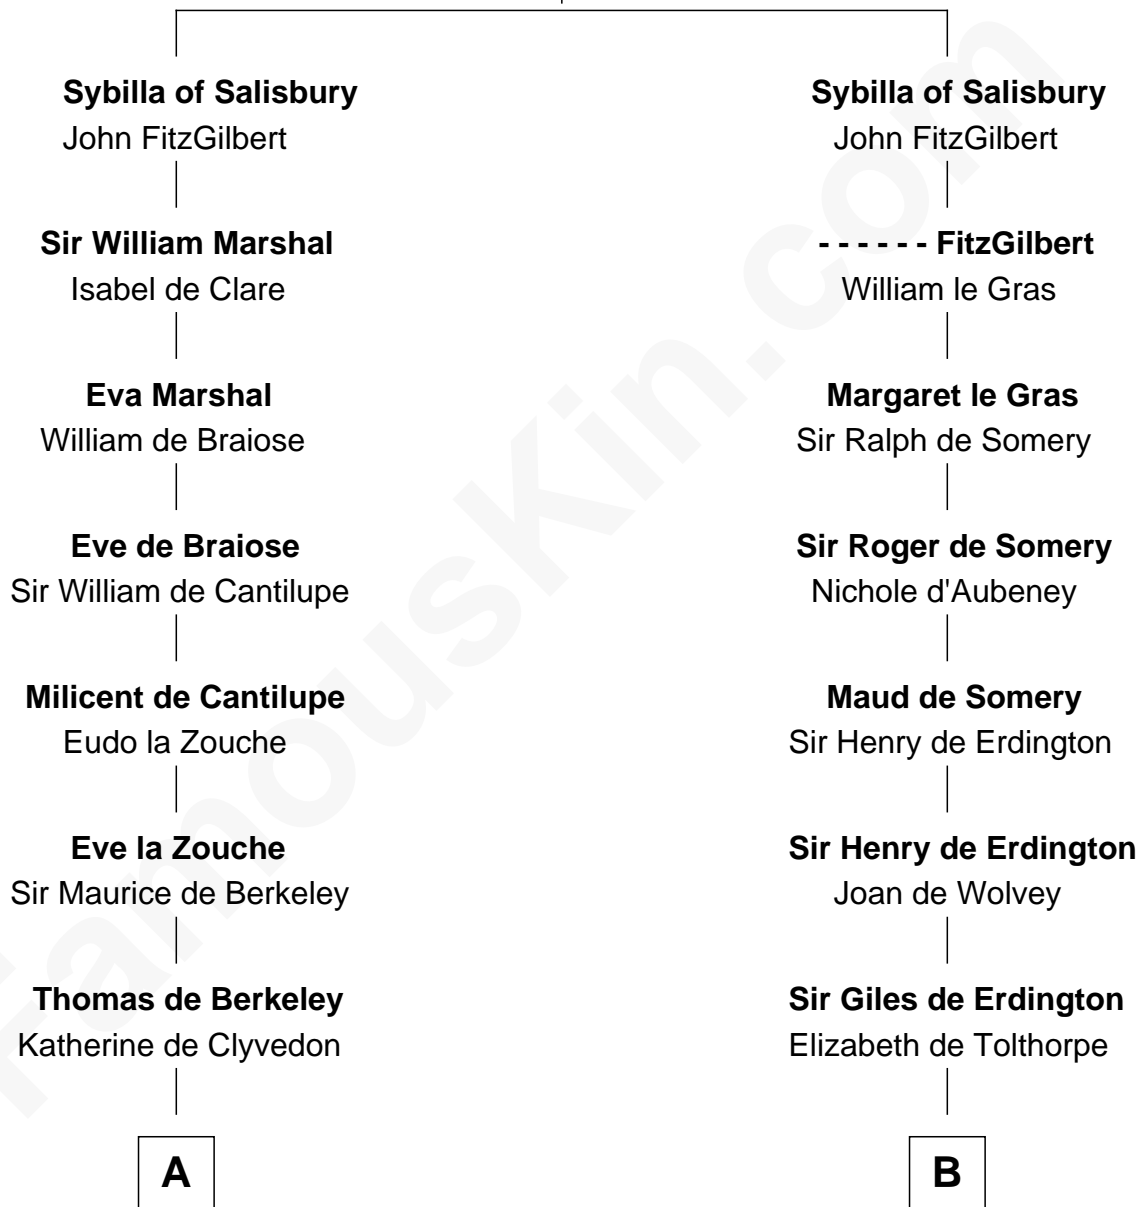

FamousKin.com

Relationship Chart of

Nicholas Gilman

Signer of the U.S. Constitution

20th cousin 1 time removed of

Jay Gould

American Railroad "Robber Baron"

Walter of Salisbury

John Burr Gould

Mary More

Jay Gould

"Robber Baron"