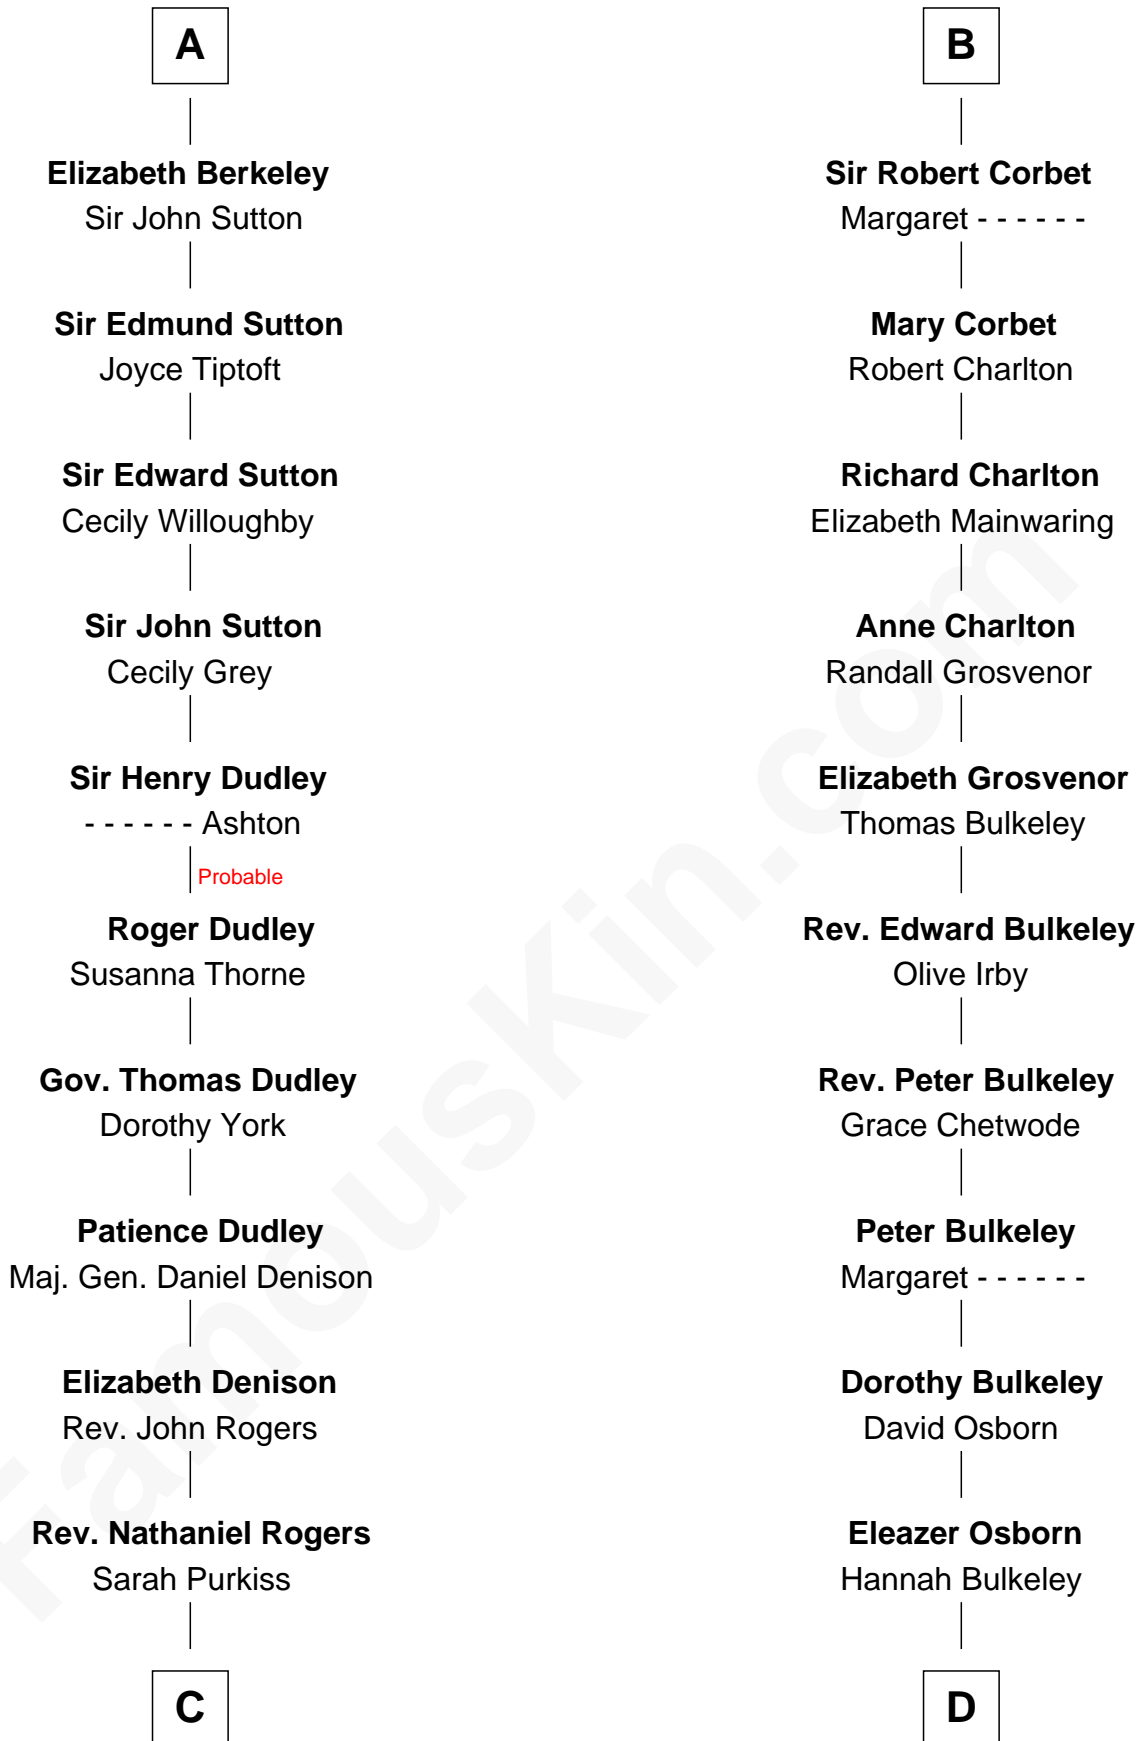

FamousKin.com

Relationship Chart of

Nicholas Gilman

Signer of the U.S. Constitution

19th cousin 1 time removed of

Jay Gould

American Railroad "Robber Baron"

Sir Ranulf de Gernons

Maud of Gloucester

C

Elizabeth Rogers

Rev. John Taylor

Ann Taylor

Nicholas Gilman

Nicholas Gilman

Signer of the U.S. Constitution

"Robber Baron"