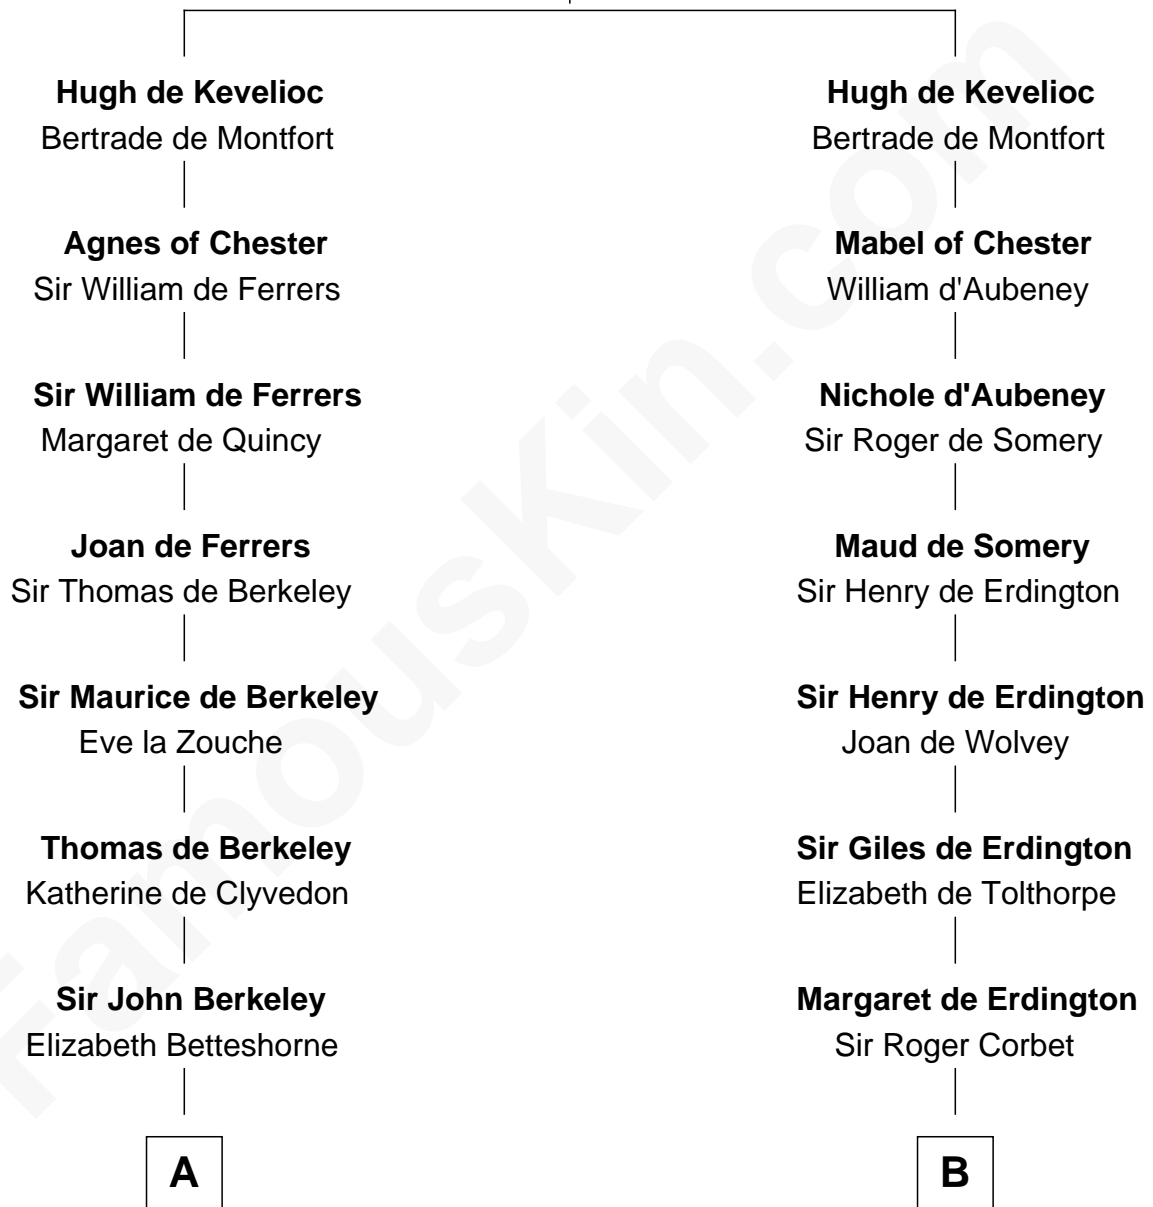

FamousKin.com

Relationship Chart of

Nicholas Gilman

Signer of the U.S. Constitution

19th cousin 1 time removed of

Jay Gould

American Railroad "Robber Baron"

Sir Ranulf de Gernons

Maud of Gloucester

C

Elizabeth Rogers

Rev. John Taylor

Ann Taylor

Nicholas Gilman

Nicholas Gilman

Signer of the U.S. Constitution

"Robber Baron"