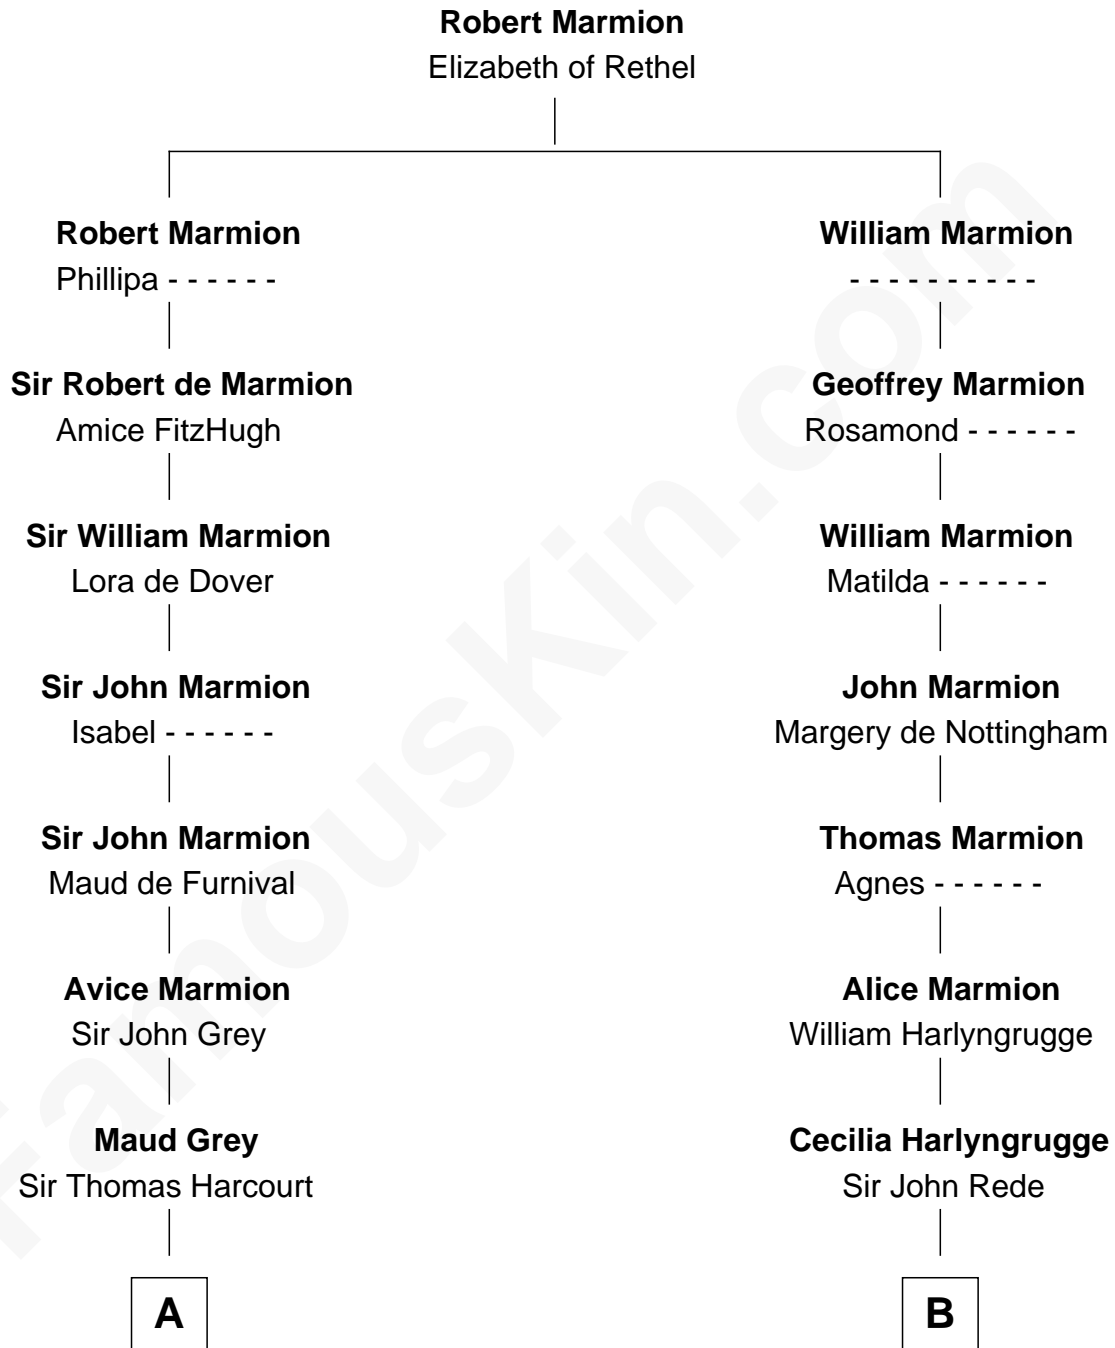

FamousKin.com Relationship Chart of

Nicholas Gilman

Signer of the U.S. Constitution

20th cousin 1 time removed of

Jay Gould

American Railroad "Robber Baron"

C

Rev. Nathaniel Rogers

Sarah Purkiss

Elizabeth Rogers

Rev. John Taylor

Ann Taylor

Nicholas Gilman

Nicholas Gilman

Signer of the U.S. Constitution

D

Jay Gould

"Robber Baron"