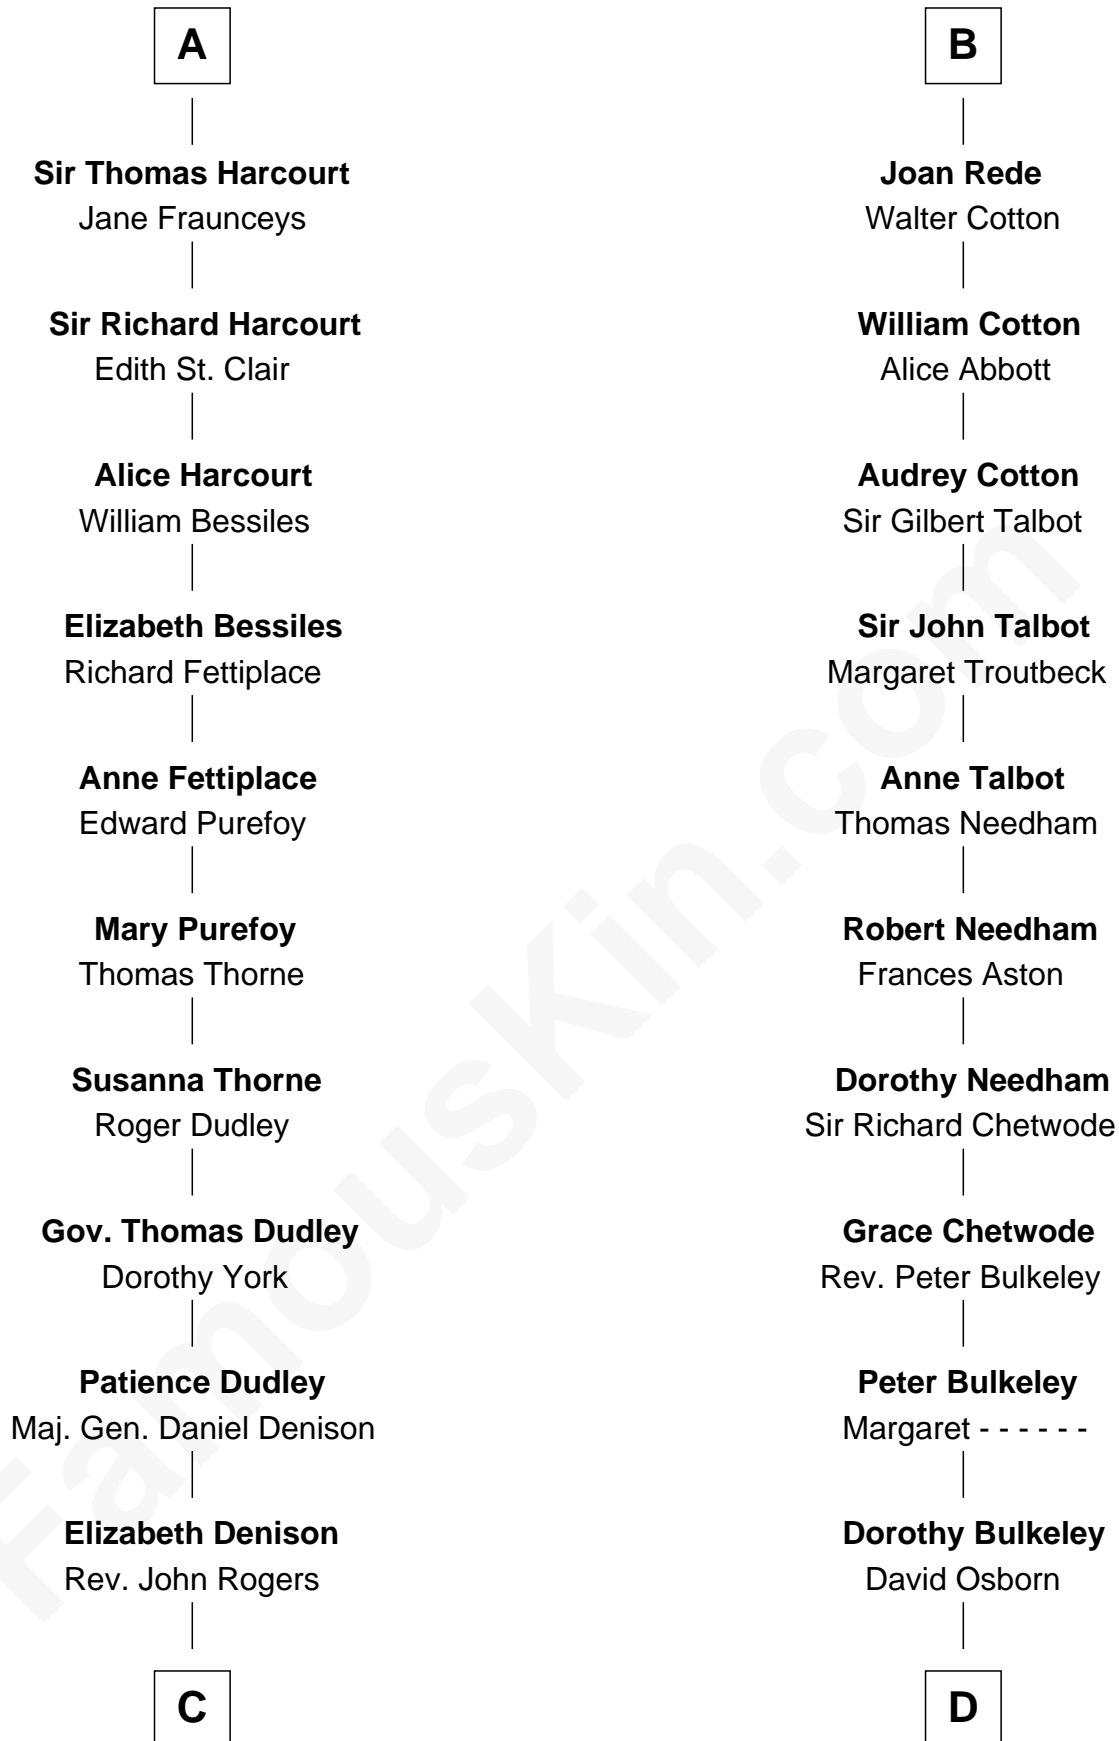

FamousKin.com Relationship Chart of

Nicholas Gilman

Signer of the U.S. Constitution

20th cousin 1 time removed of

Jay Gould

American Railroad "Robber Baron"

C

Rev. Nathaniel Rogers

Sarah Purkiss

Elizabeth Rogers

Rev. John Taylor

Ann Taylor

Nicholas Gilman

Nicholas Gilman

Signer of the U.S. Constitution

D

Jay Gould

"Robber Baron"