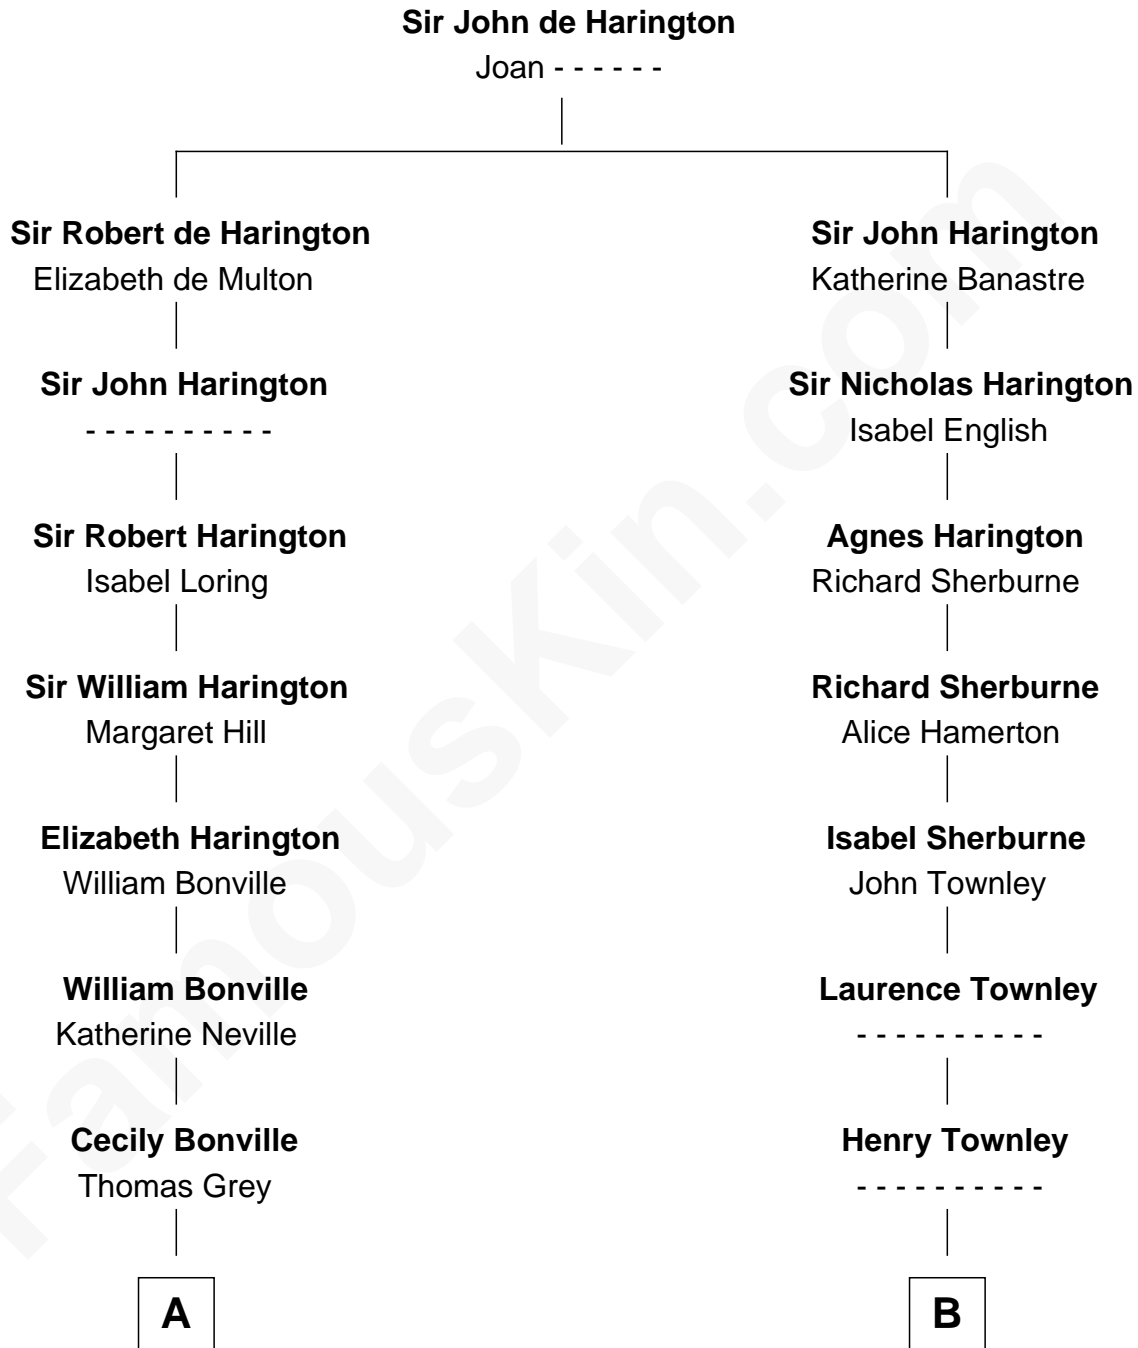

# FamousKin.com Relationship Chart of

**Nicholas Gilman**

*Signer of the U.S. Constitution*

16th cousin 3 times removed of

**General George C. Marshall**

*Author of "The Marshall Plan"*

**C**

|  
**William Champe Marshall**

Susan Myers

|  
**George Catlett Marshall**

Laura Emily Bradford

|  
**General George C. Marshall**

*U.S. Army - World War II*

FamousKin.com