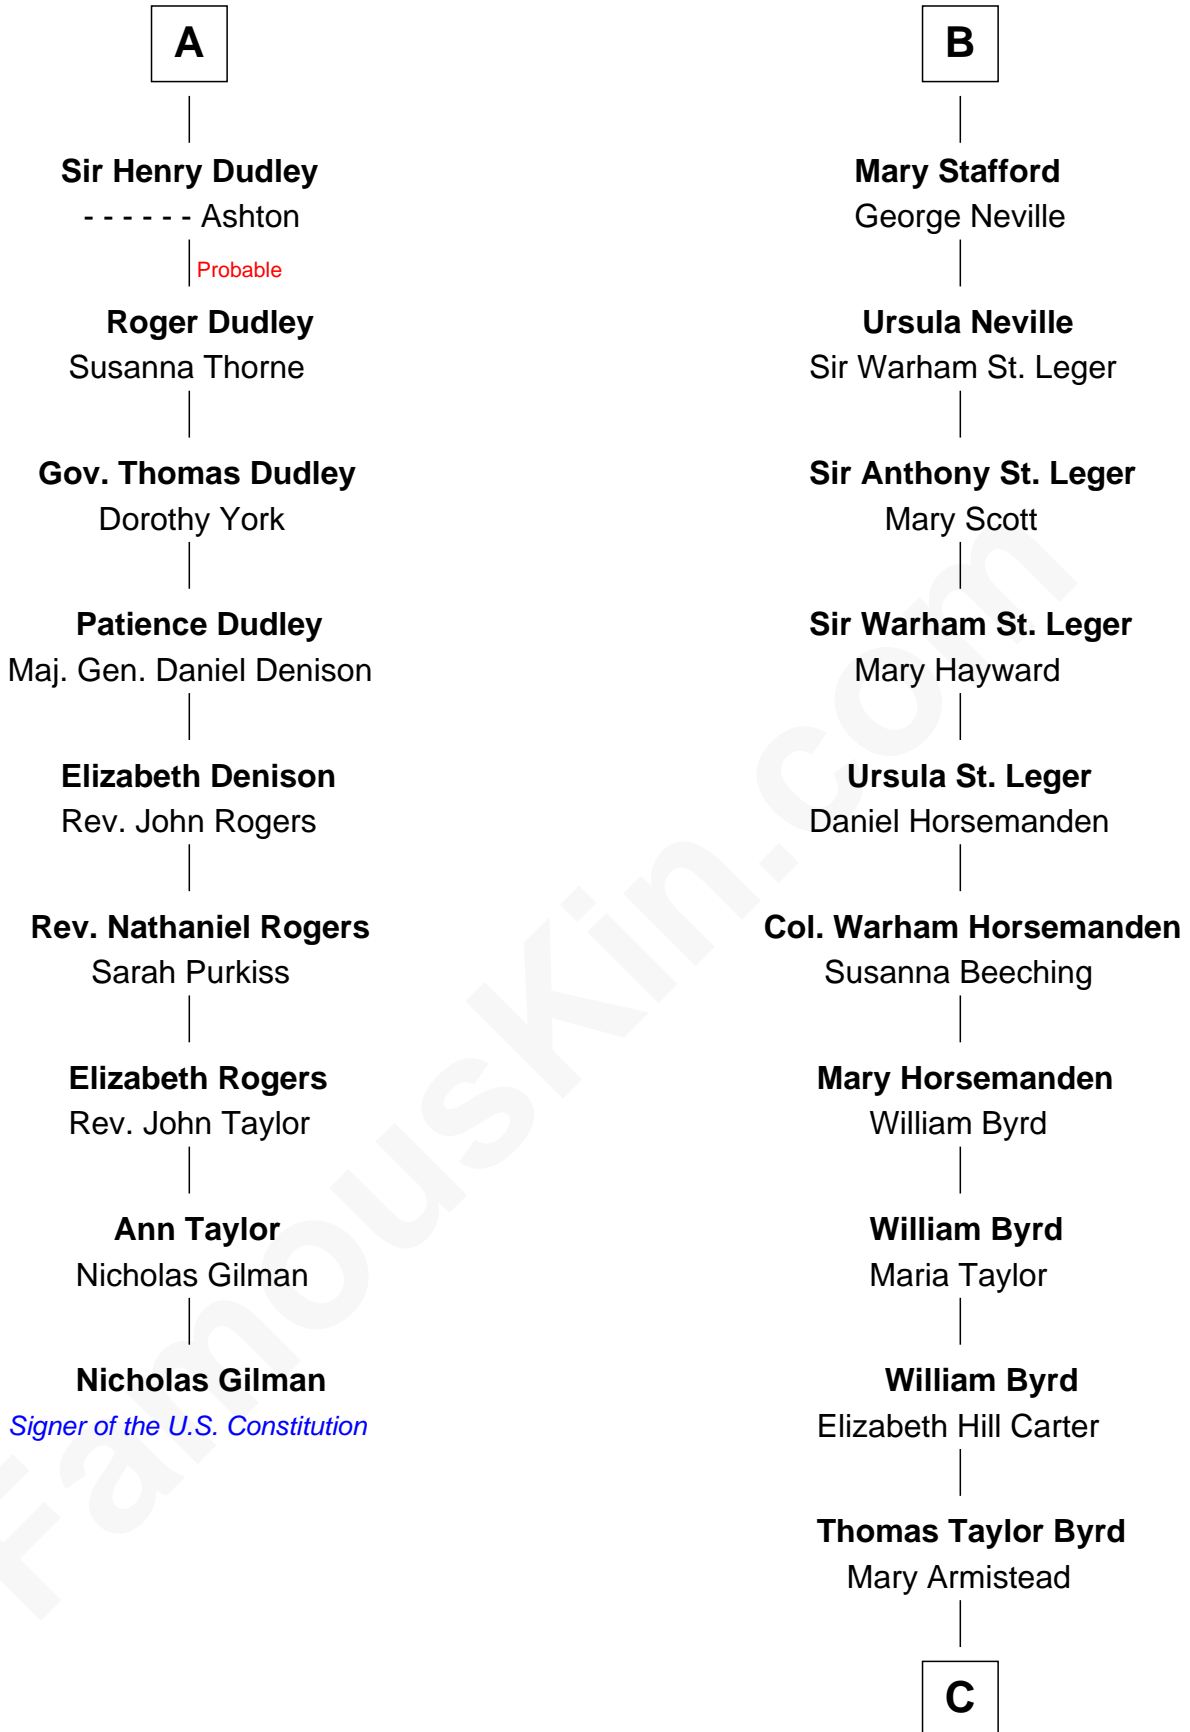

FamousKin.com

Relationship Chart of

Nicholas Gilman

Signer of the U.S. Constitution

15th cousin 5 times removed of

Harry F. Byrd

50th Governor of Virginia

Henry Plantagenet
Maud de Chaworth

Eleanor Plantagenet

Richard Fitzalan

Alice Fitzalan

Sir Thomas de Holand

Eleanor Holand

Edward Cherleton

Joyce Cherleton

Sir John Tiptoft

Joyce Tiptoft

Sir Edmund Sutton

Sir Edward Sutton

Cecily Willoughby

Sir John Sutton

Cecily Grey

A

Mary Plantagenet

Eleanor Poynings

Henry Percy

Maud Herbert

Eleanor Percy

Edward Stafford

B

C

Richard Evelyn Byrd