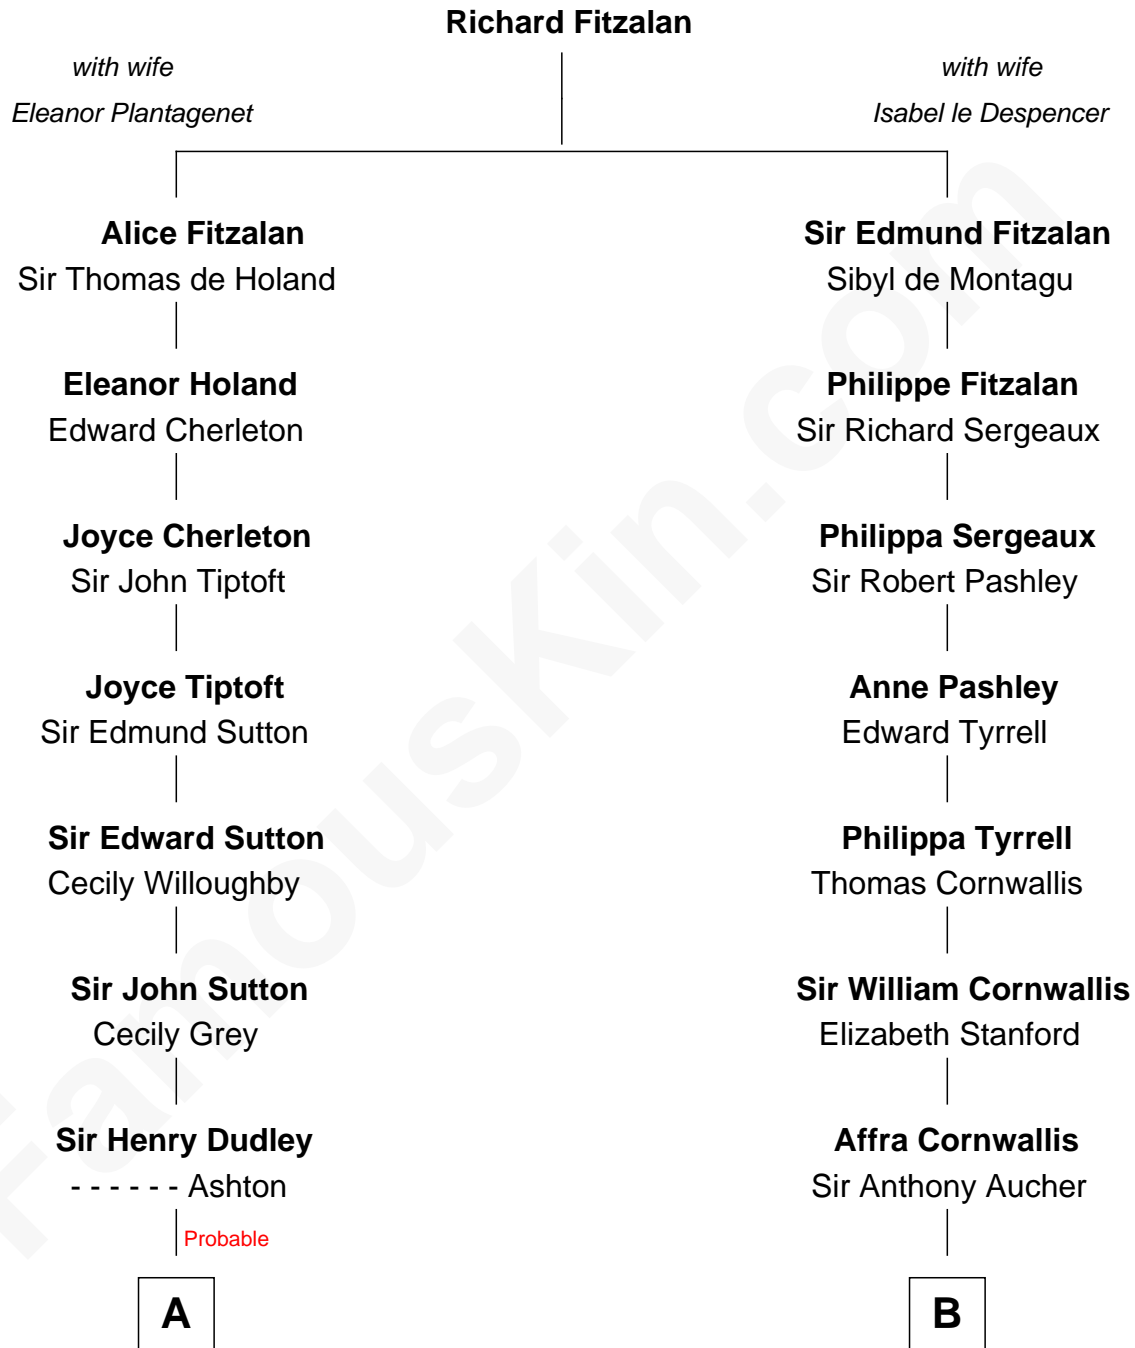

FamousKin.com

Relationship Chart of

Nicholas Gilman

Signer of the U.S. Constitution

14th cousin 7 times removed of

Harry F. Byrd

50th Governor of Virginia

C

Eliza Bolling West
Dr. Joel Walker Flood

Col. Henry De La Warr Flood
Mary Elizabeth Trent

Joel Walker Flood
Ella Faulkner

Eleanor Bolling Flood
Richard Evelyn Byrd

Harry F. Byrd
50th Governor of Virginia