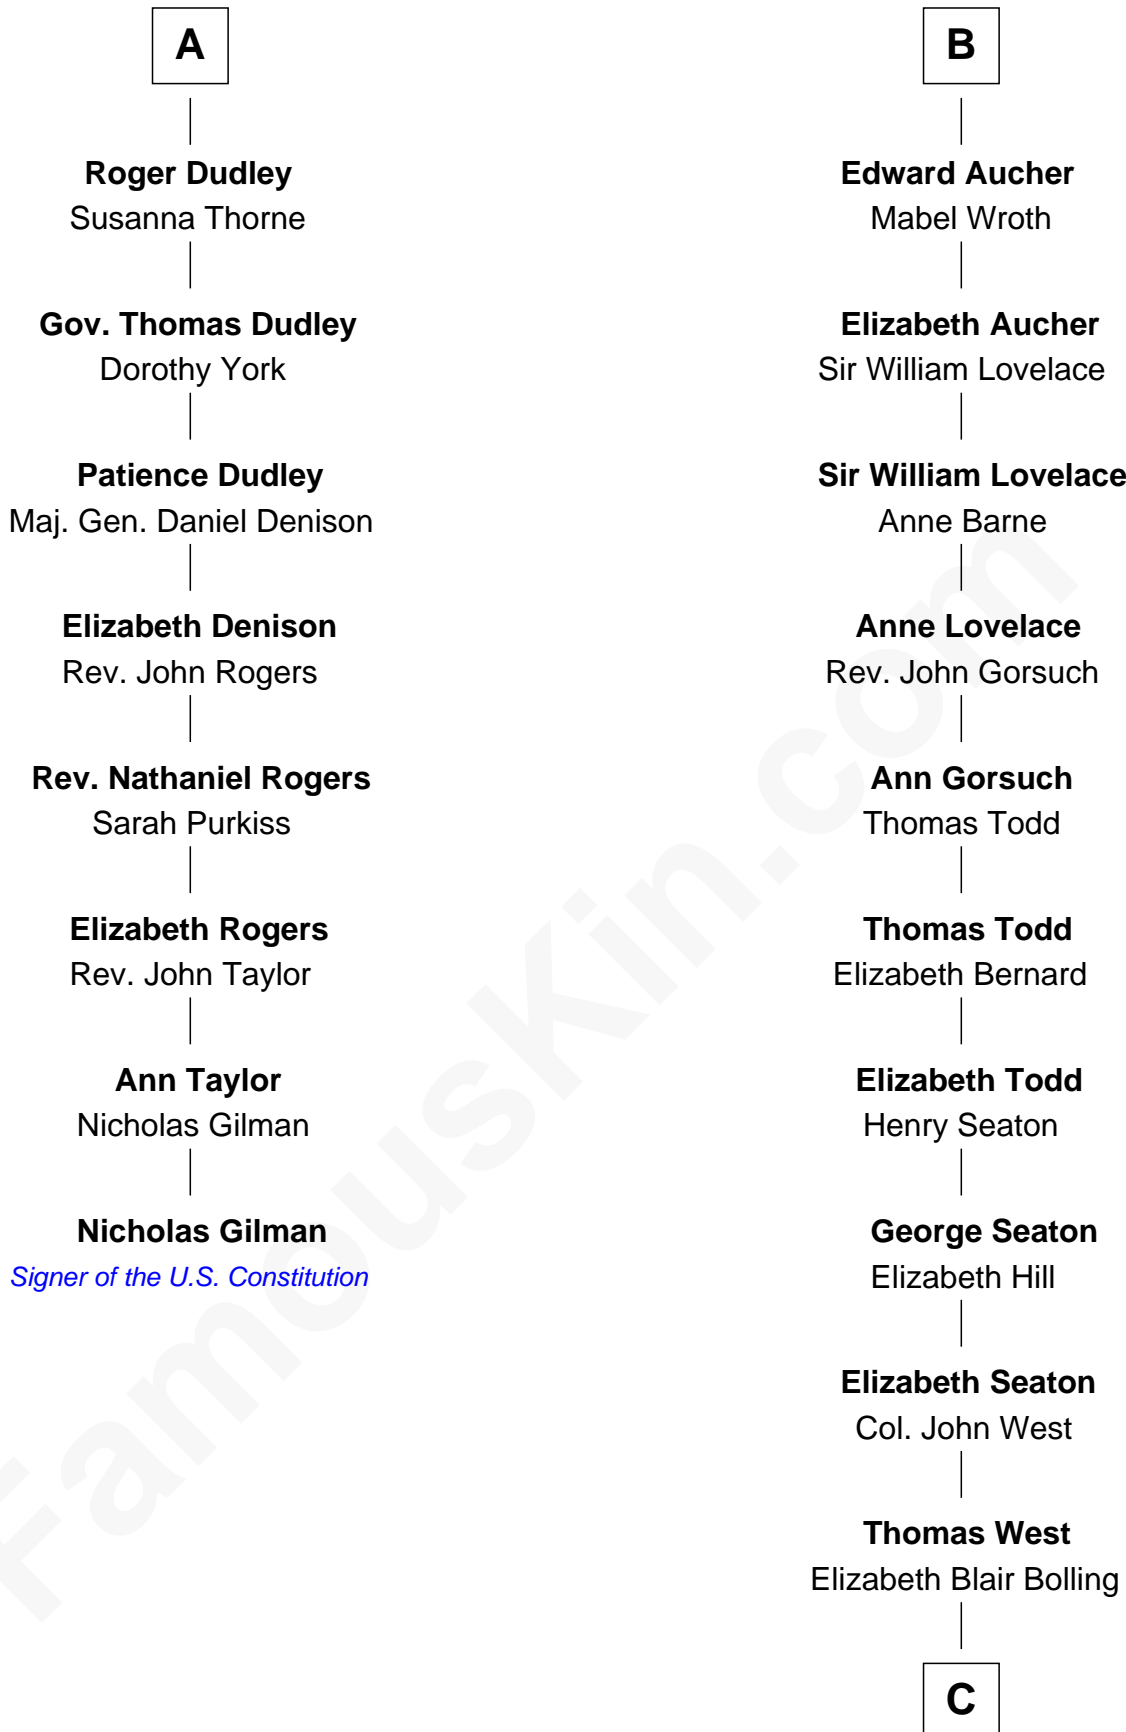

FamousKin.com

Relationship Chart of

Nicholas Gilman

Signer of the U.S. Constitution

14th cousin 7 times removed of

Harry F. Byrd

50th Governor of Virginia

C

Eliza Bolling West
Dr. Joel Walker Flood

Col. Henry De La Warr Flood
Mary Elizabeth Trent

Joel Walker Flood
Ella Faulkner

Eleanor Bolling Flood
Richard Evelyn Byrd

Harry F. Byrd
50th Governor of Virginia