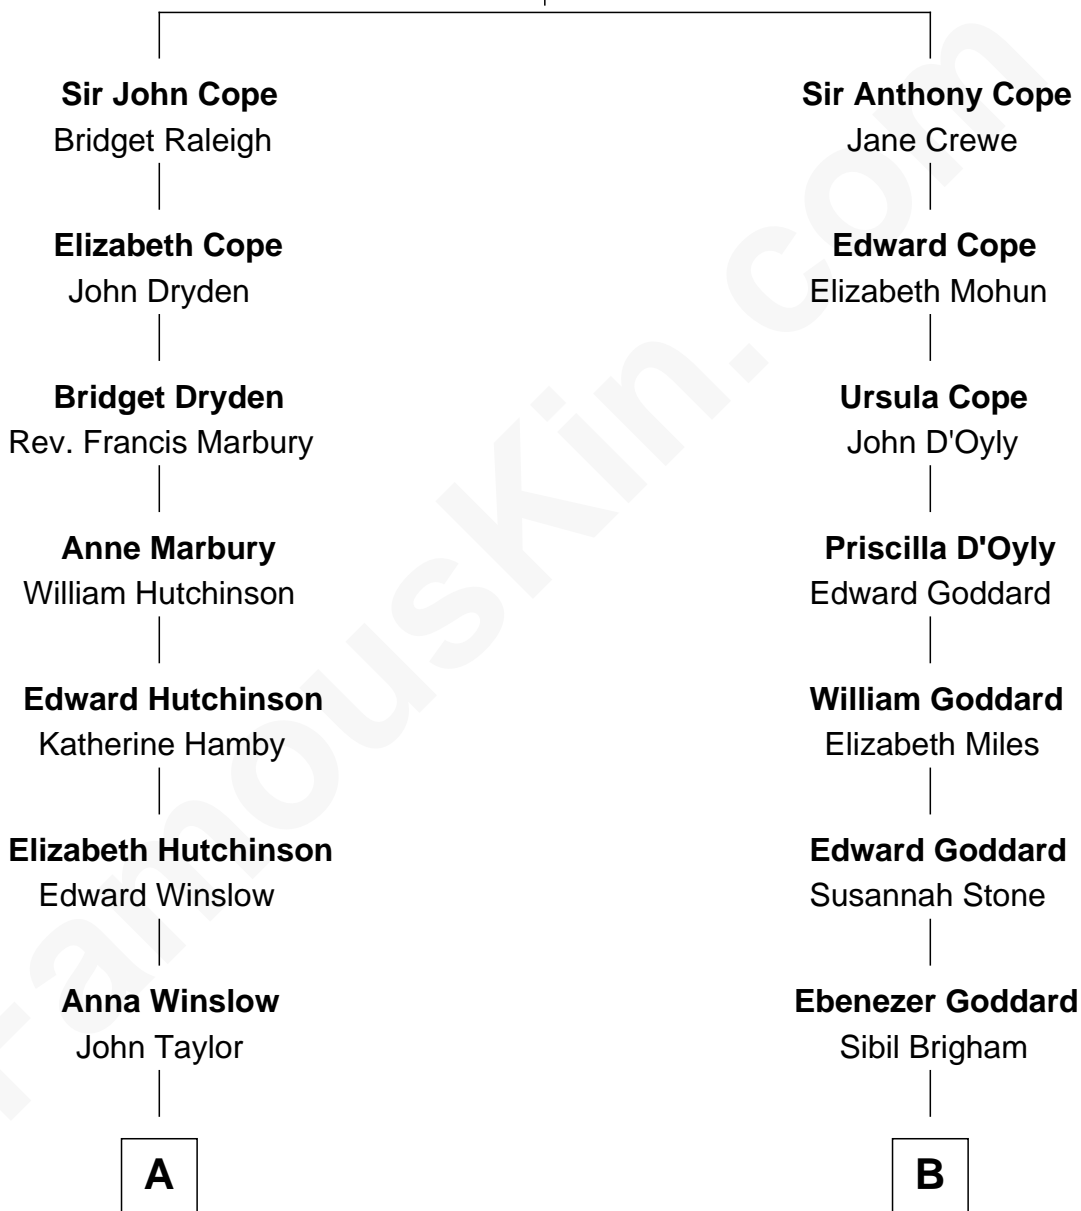

FamousKin.com Relationship Chart of

Nicholas Gilman

Signer of the U.S. Constitution

9th cousin of

Brigham Young

2nd President of the Mormon Church

Sir William Cope

Jane Spencer

A

Rev. John Taylor

Elizabeth Rogers

Ann Taylor

Nicholas Gilman

Nicholas Gilman

Signer of the U.S. Constitution

B