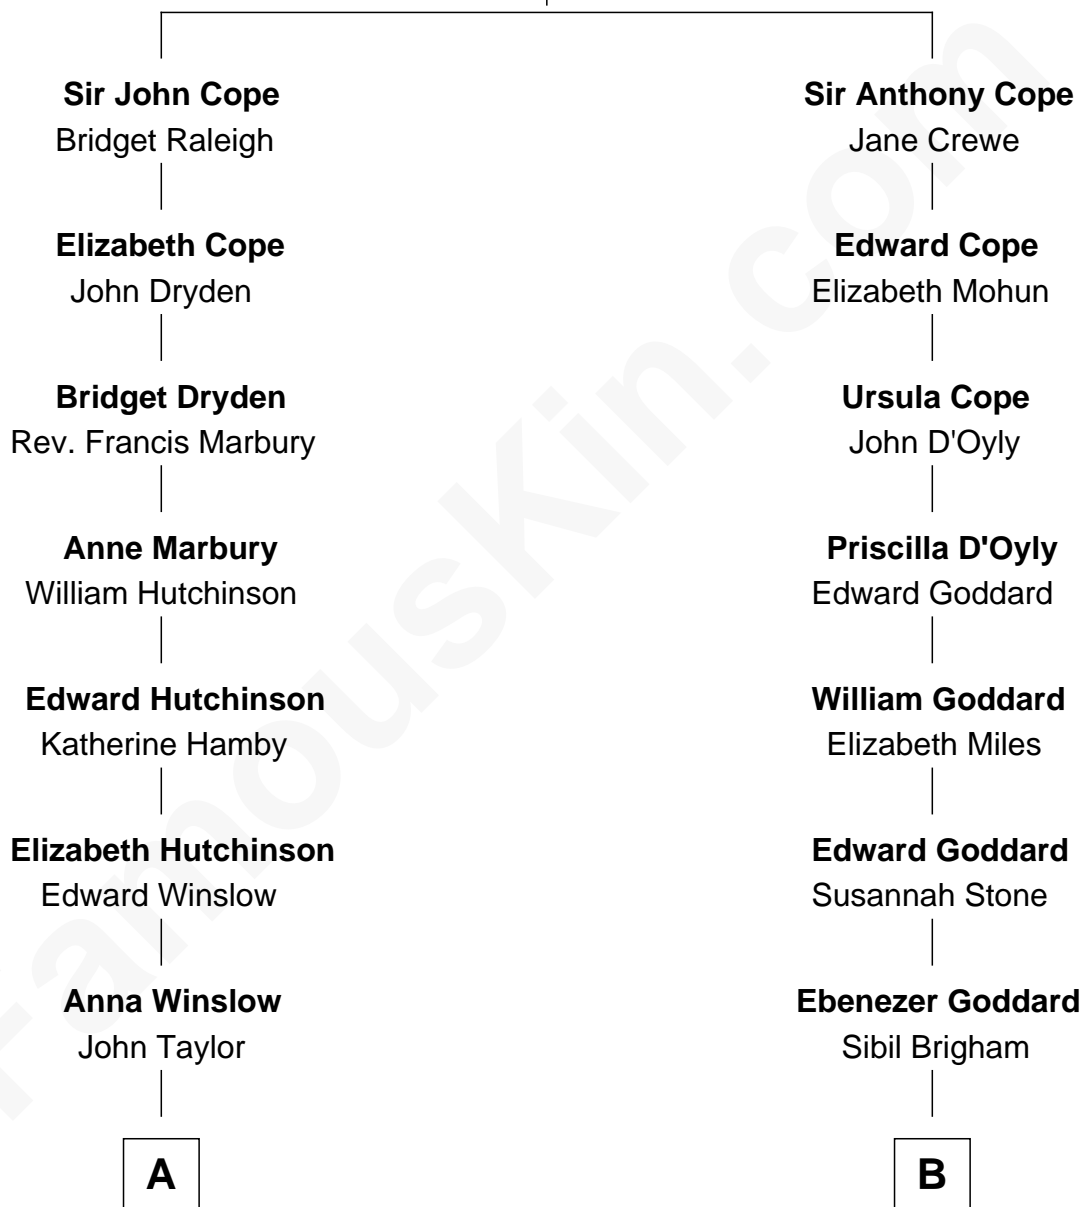

FamousKin.com

Relationship Chart of

Nicholas Gilman

Signer of the U.S. Constitution

9th cousin 5 times removed of

Steve Young

NFL Hall of Fame Quarterback

Sir William Cope

Jane Spencer

A

Rev. John Taylor
Elizabeth Rogers

Ann Taylor
Nicholas Gilman

Nicholas Gilman
Signer of the U.S. Constitution

B

Susanna Goddard
Phineas Howe

Abigail Howe
John Young