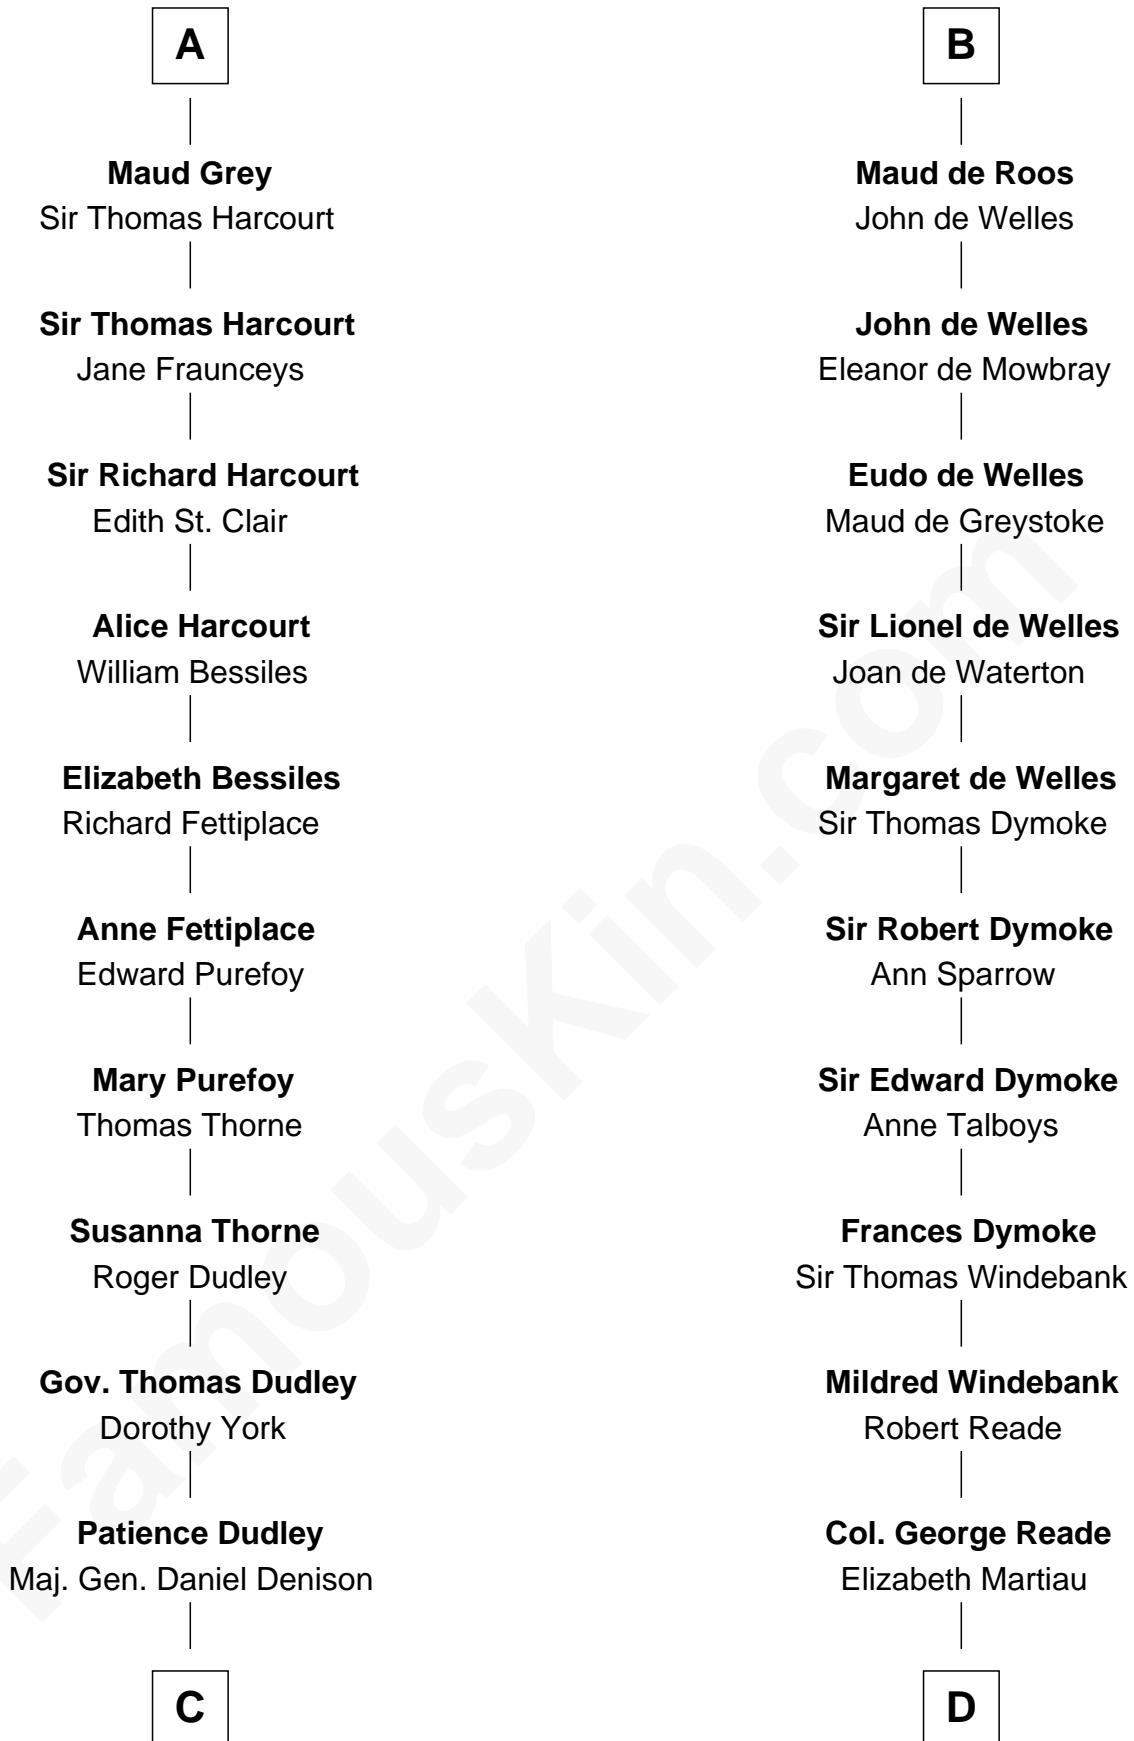

FamousKin.com Relationship Chart of

Nicholas Gilman

Signer of the U.S. Constitution

21st cousin of

Meriwether Lewis

Lewis and Clark Expedition

Richard Fitzgilbert

Rohese Giffard

C

Elizabeth Denison

Rev. John Rogers

Rev. Nathaniel Rogers

Sarah Purkiss

Elizabeth Rogers

Rev. John Taylor

Ann Taylor

Col. Robert Lewis

Jane Meriwether

William Lewis

Lucy Meriwether

Meriwether Lewis

Lewis and Clark Expedition