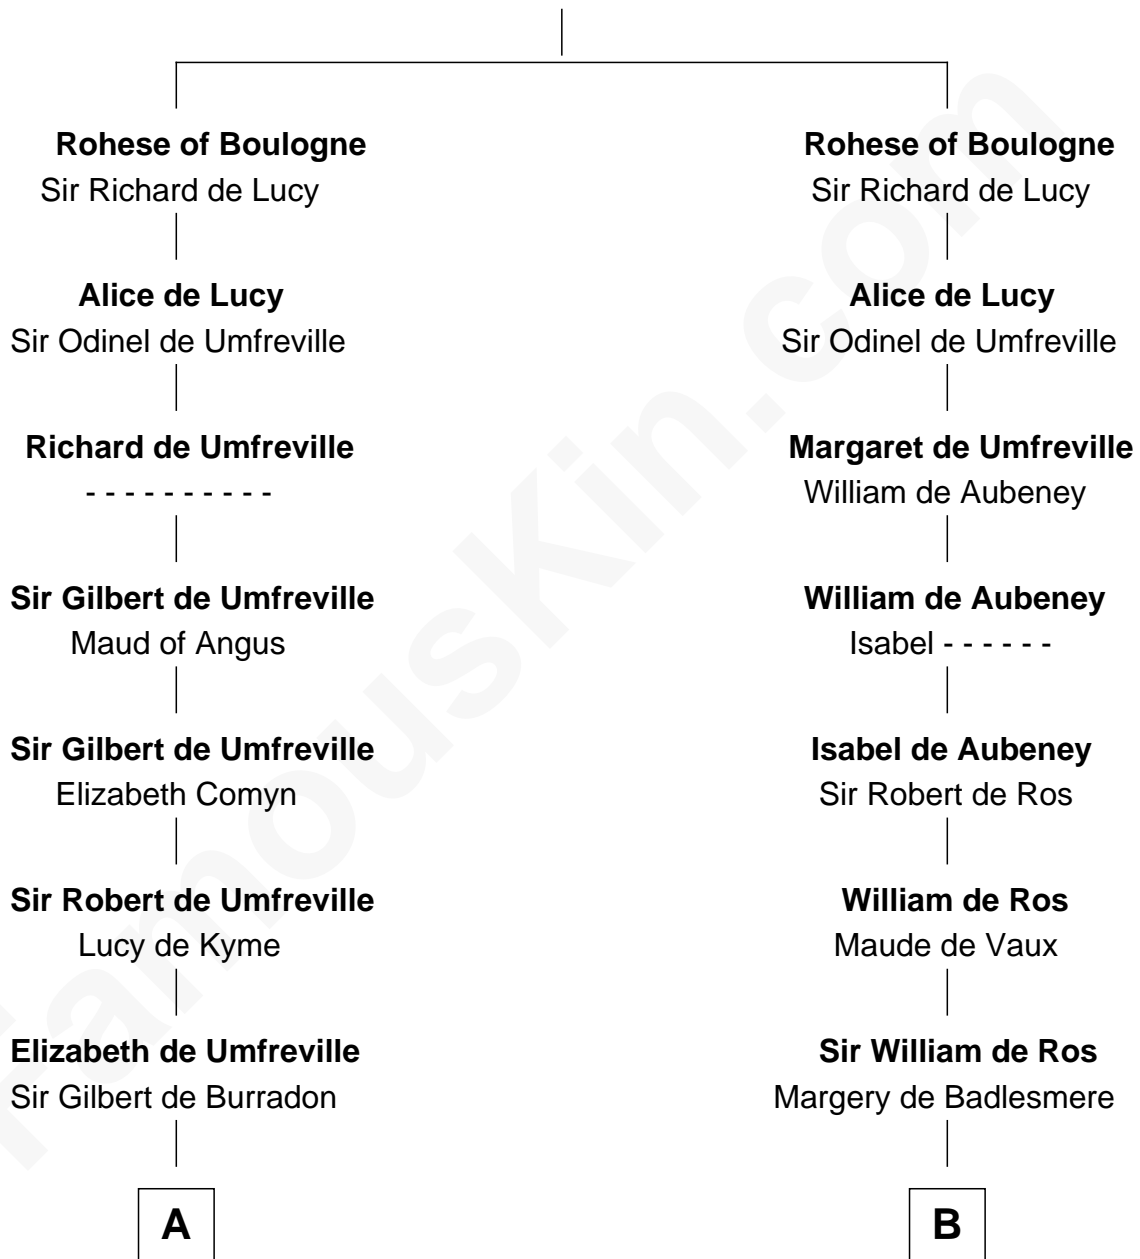

FamousKin.com Relationship Chart of

Nicholas Gilman

Signer of the U.S. Constitution

21st cousin of

Meriwether Lewis

Lewis and Clark Expedition

William of Boulogne

C

Elizabeth Hutchinson

Edward Winslow

Anna Winslow

John Taylor

Rev. John Taylor

Elizabeth Rogers

Ann Taylor

Nicholas Gilman

Jane Meriwether

William Lewis

Lucy Meriwether

Meriwether Lewis

Lewis and Clark Expedition