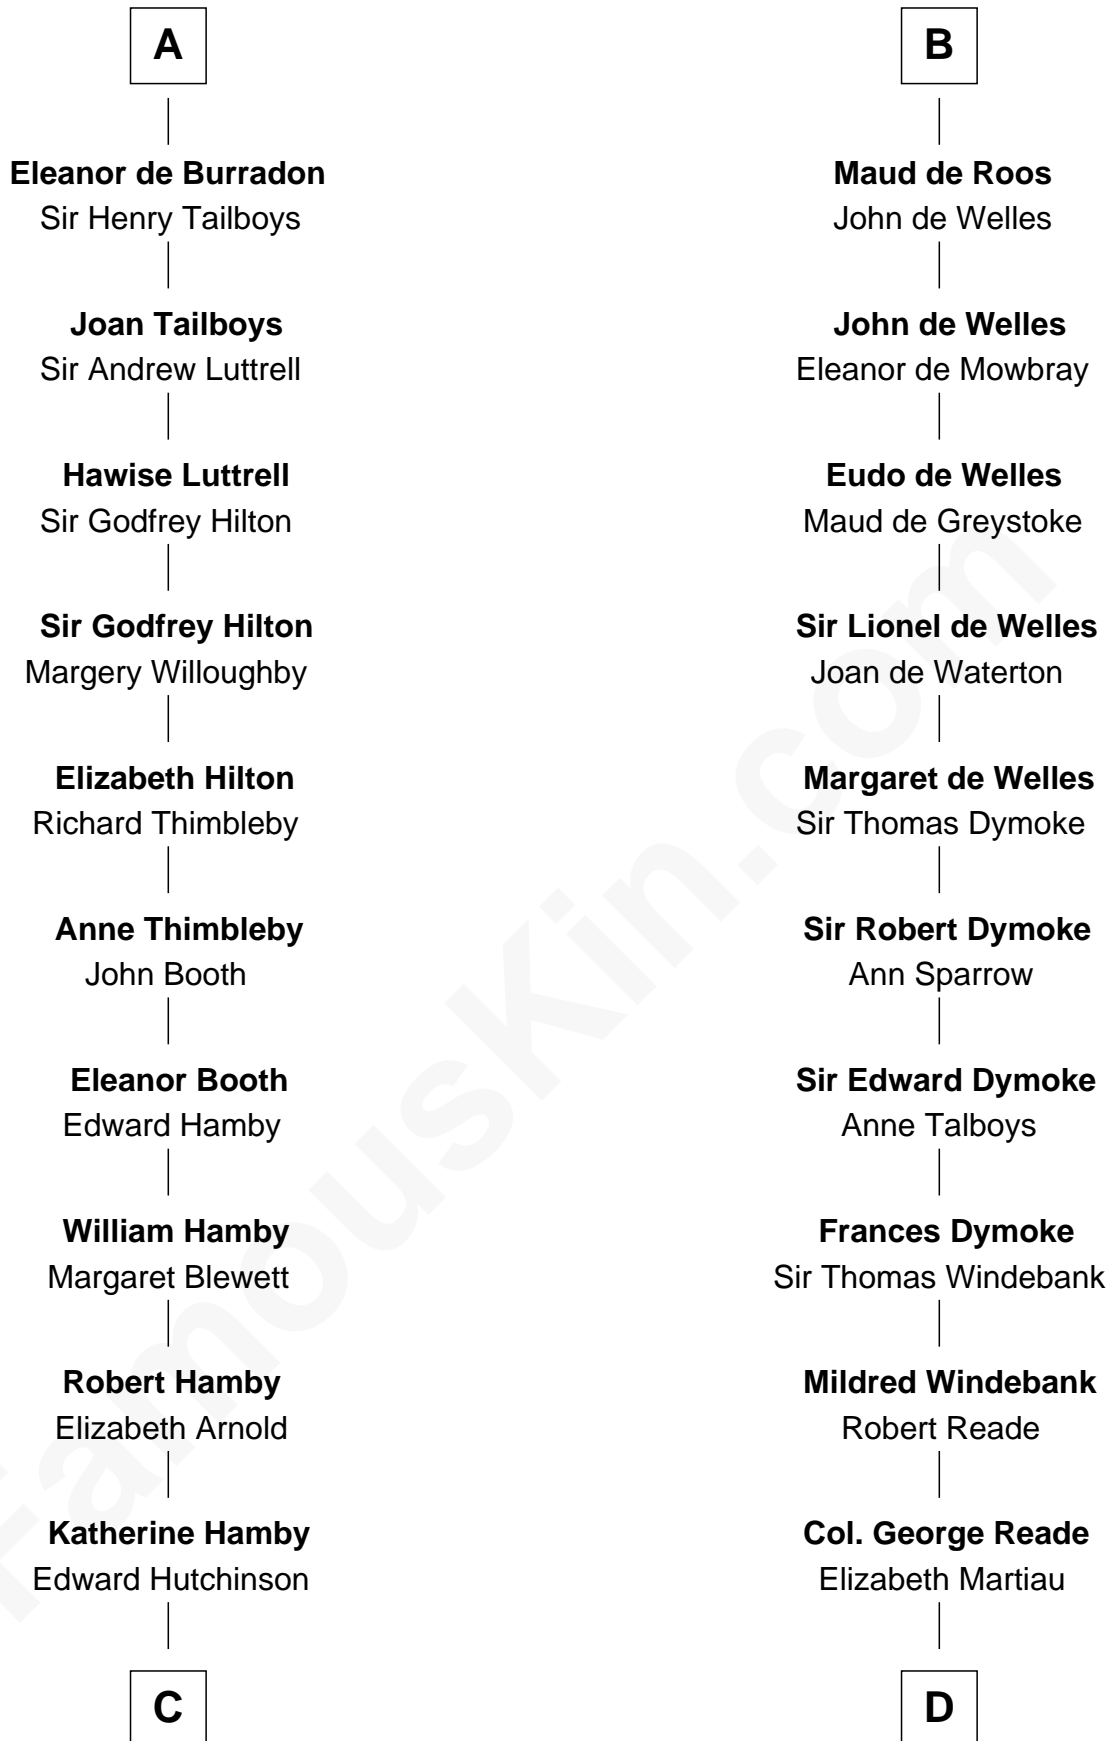

FamousKin.com Relationship Chart of

Nicholas Gilman

Signer of the U.S. Constitution

21st cousin of

Meriwether Lewis

Lewis and Clark Expedition

William of Boulogne

C

Elizabeth Hutchinson

Edward Winslow

Anna Winslow

John Taylor

Rev. John Taylor

Elizabeth Rogers

Ann Taylor

Nicholas Gilman

Jane Meriwether

William Lewis

Lucy Meriwether

Meriwether Lewis

Lewis and Clark Expedition