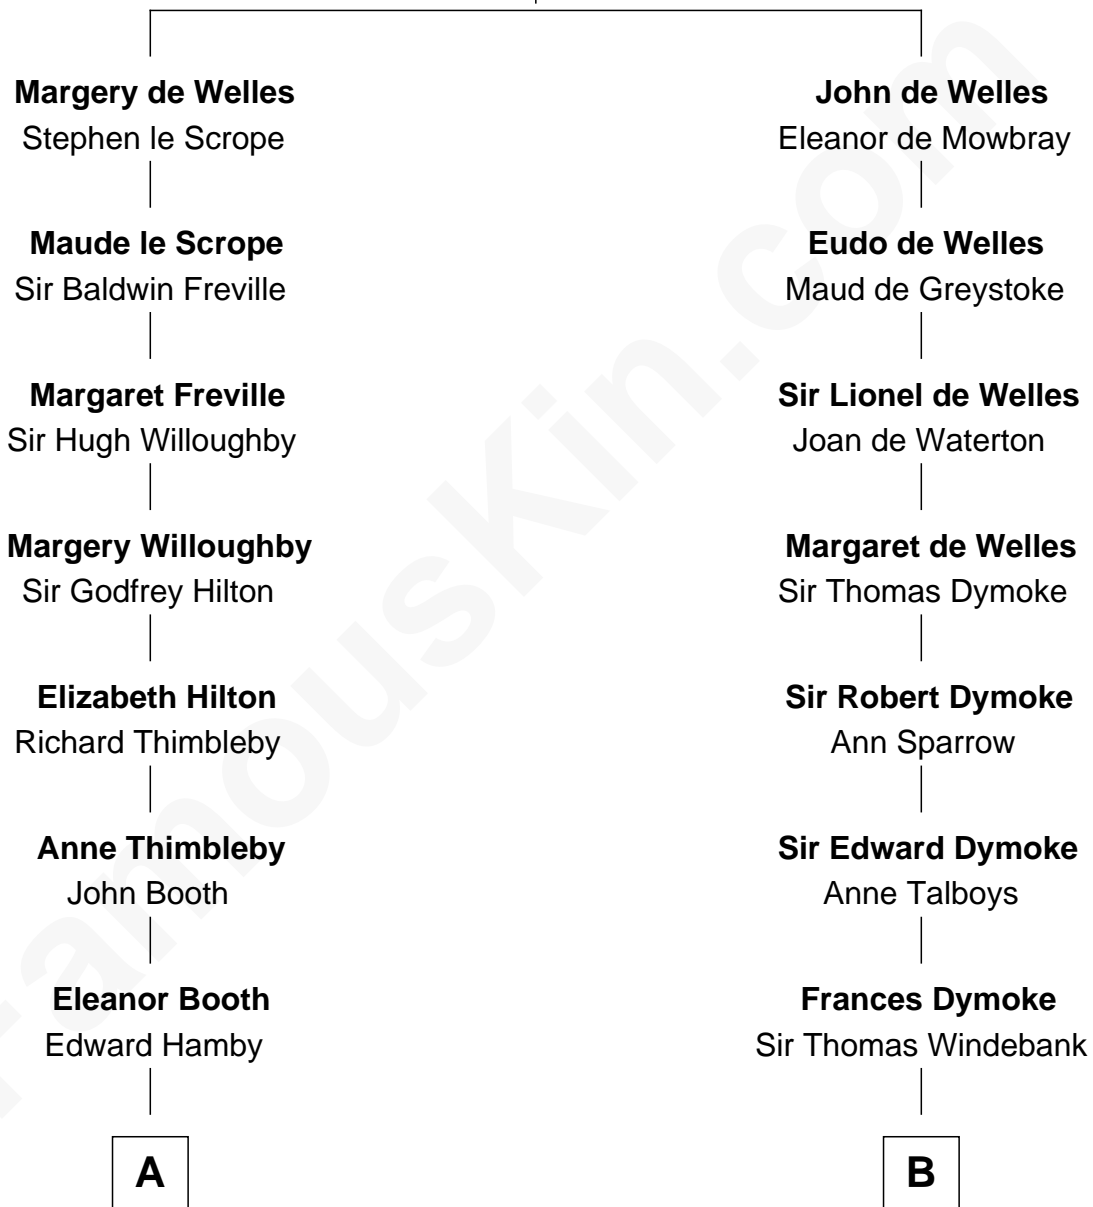

FamousKin.com Relationship Chart of

Nicholas Gilman

Signer of the U.S. Constitution

13th cousin 1 time removed of

Meriwether Lewis

Lewis and Clark Expedition

John de Welles

Maud de Roos

A

William Hamby
Margaret Blewett

Robert Hamby
Elizabeth Arnold

Katherine Hamby
Edward Hutchinson

Elizabeth Hutchinson
Edward Winslow

Anna Winslow
John Taylor

Rev. John Taylor
Elizabeth Rogers

Ann Taylor
Nicholas Gilman

William Lewis
Lucy Meriwether

Meriwether Lewis
Lewis and Clark Expedition