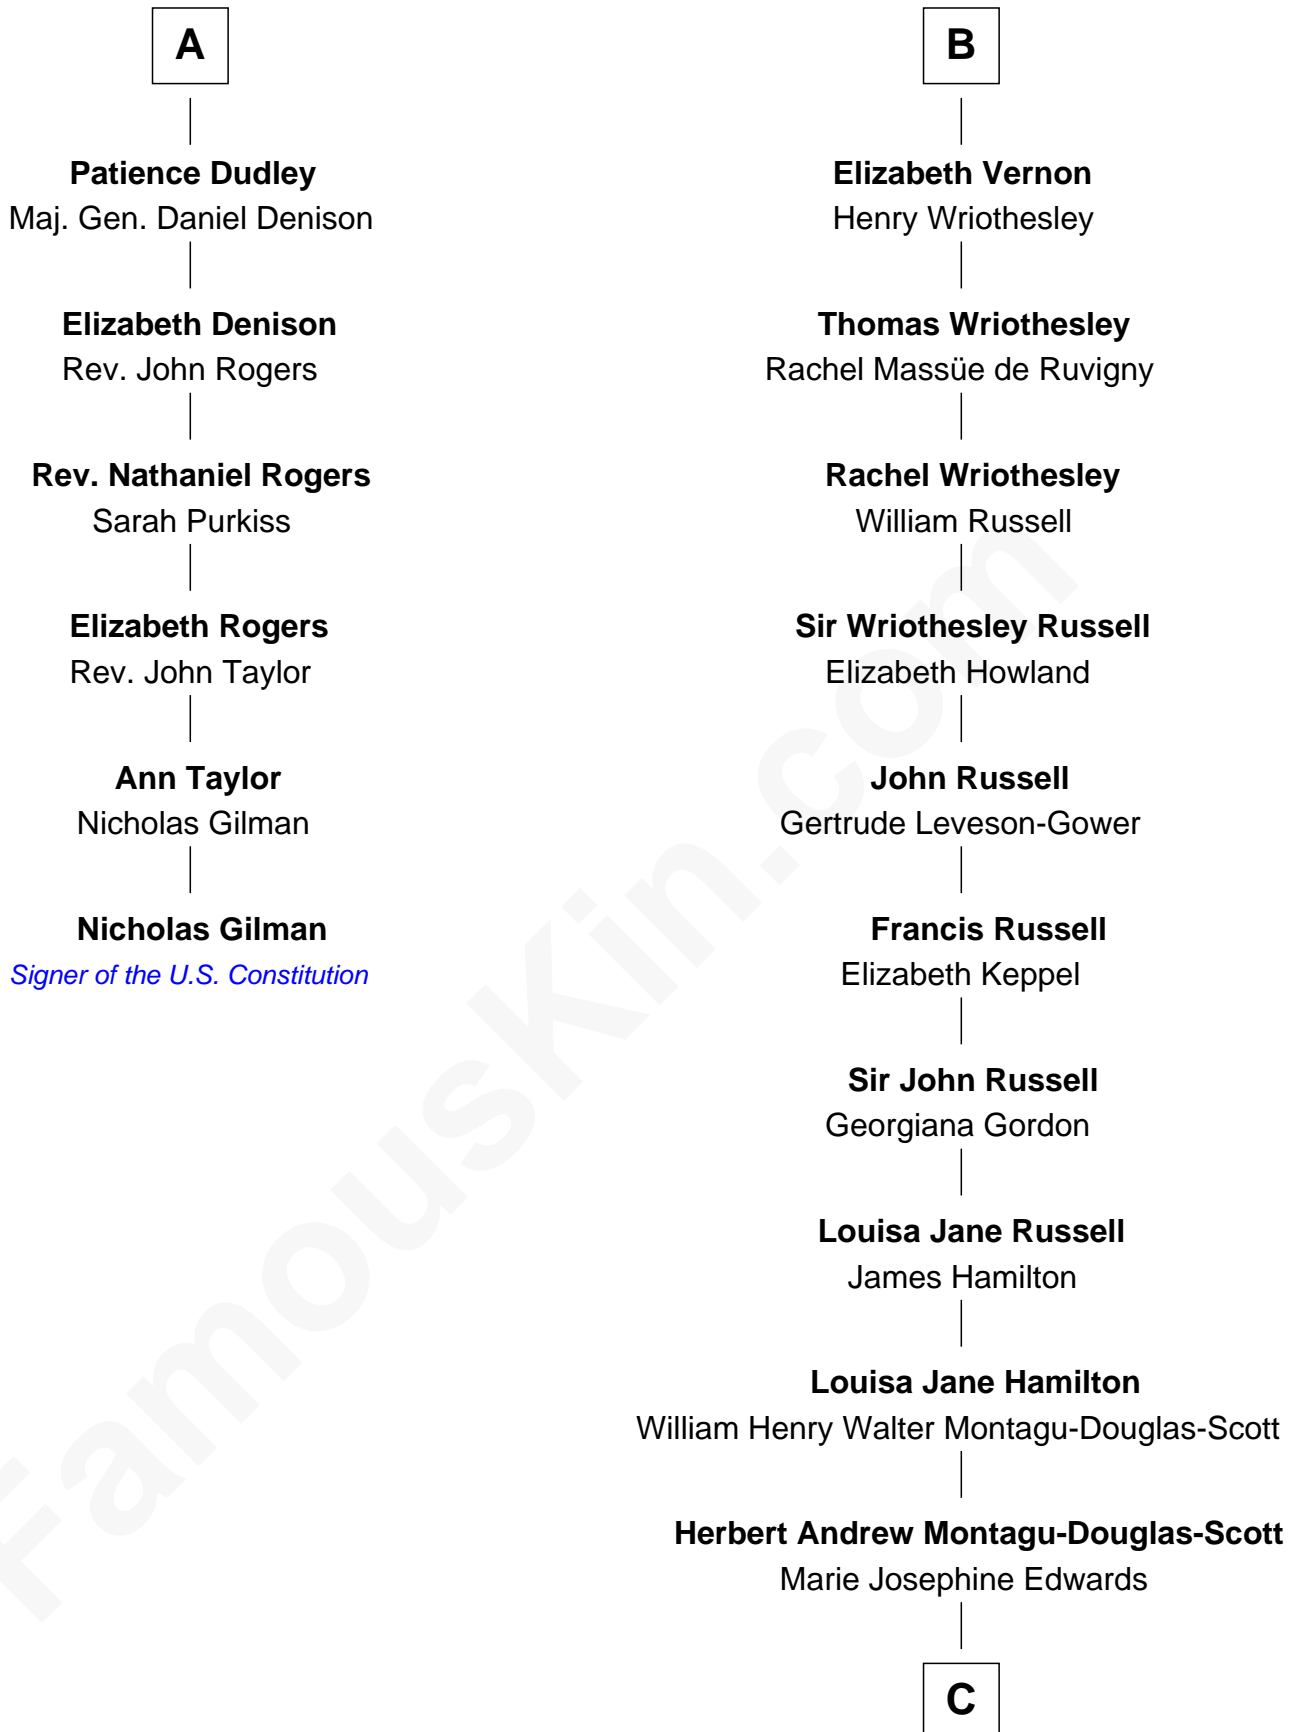

## Relationship Chart of

### Nicholas Gilman

*Signer of the U.S. Constitution*

12th cousin 7 times removed of

### Sarah Ferguson

*Duchess of York*

**C**

**Marian Louisa Montagu-Douglas-Scott**

Andrew Henry Ferguson

**Ronald Ivor Ferguson**

Susan Mary Wright

**Sarah Ferguson**