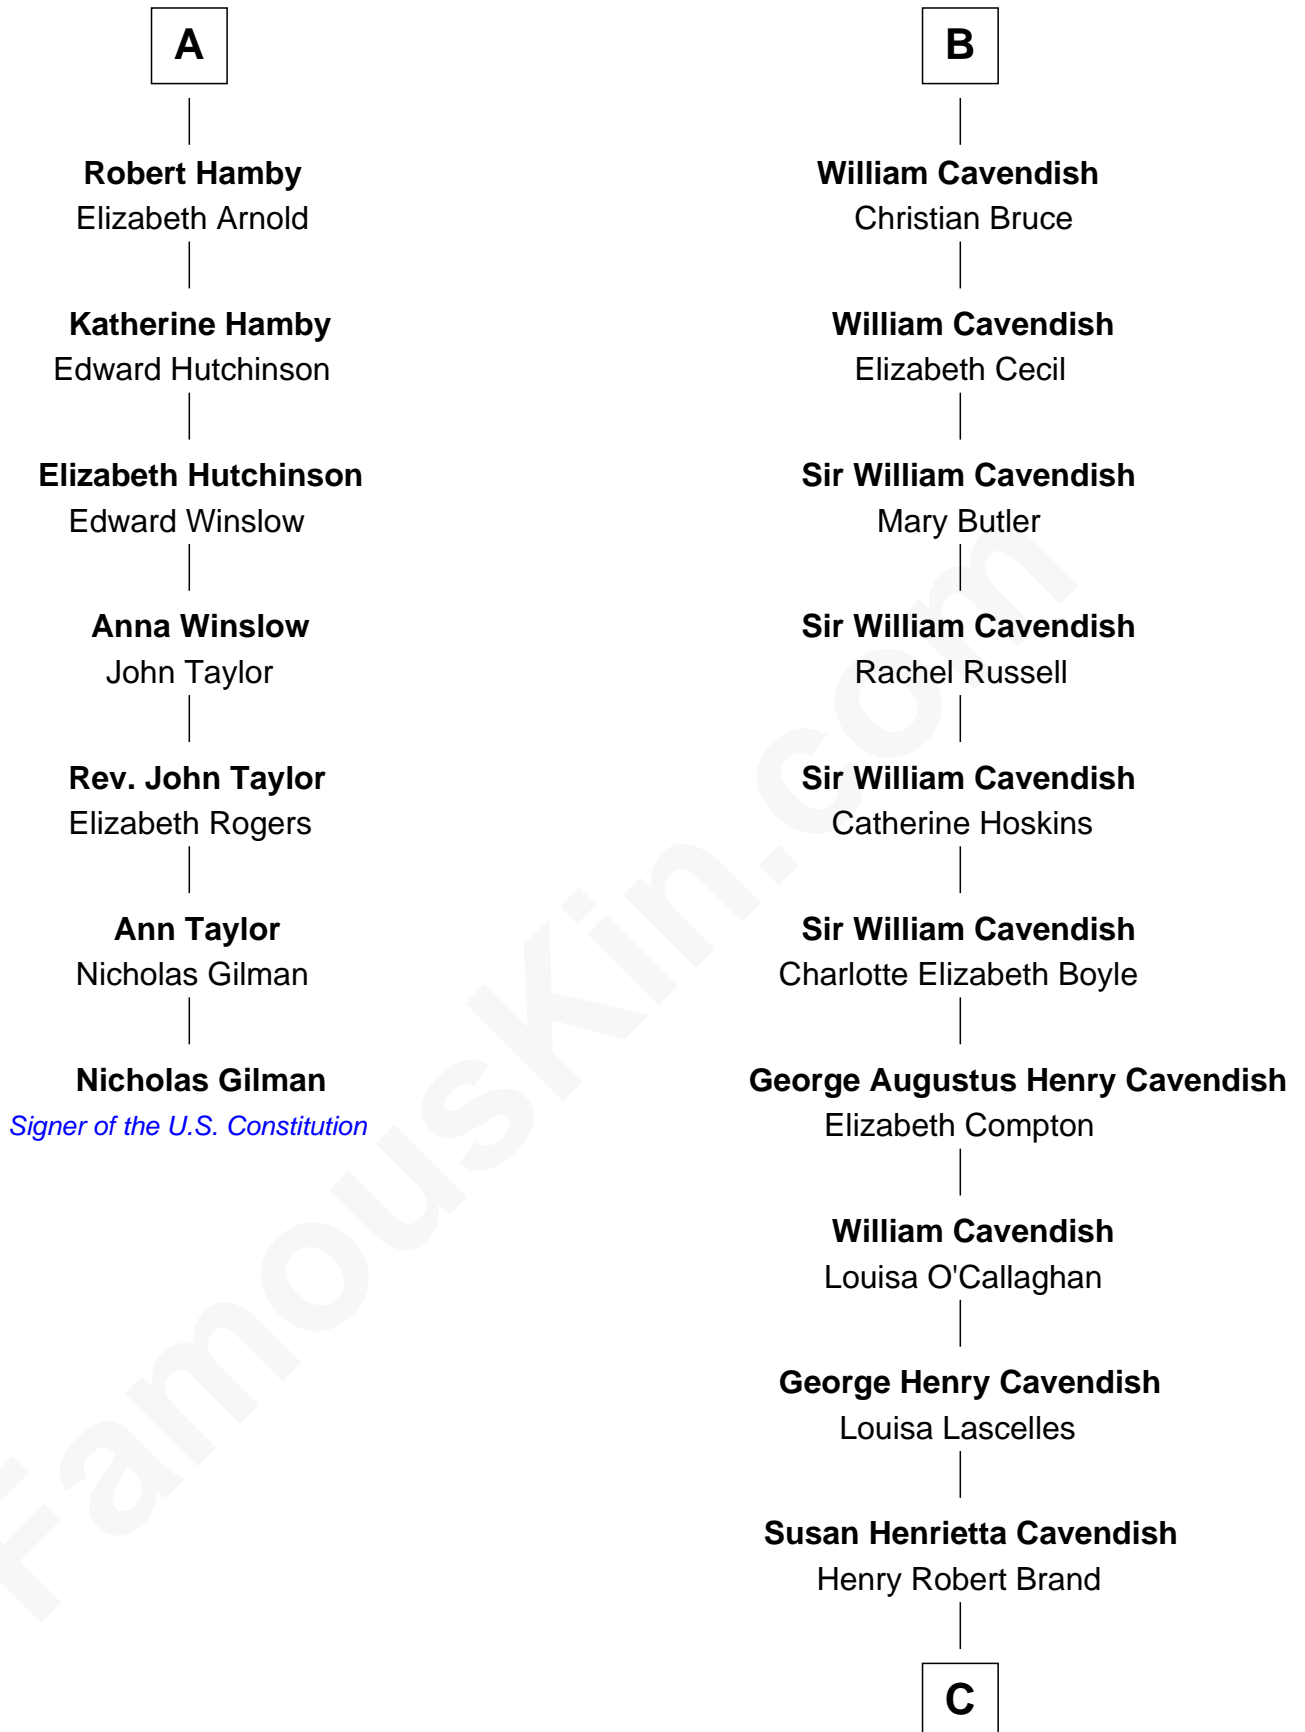

FamousKin.com Relationship Chart of

Nicholas Gilman

Signer of the U.S. Constitution

13th cousin 7 times removed of

Sarah Ferguson

Duchess of York

Sir Walter Tailboys

Margaret - - - - -