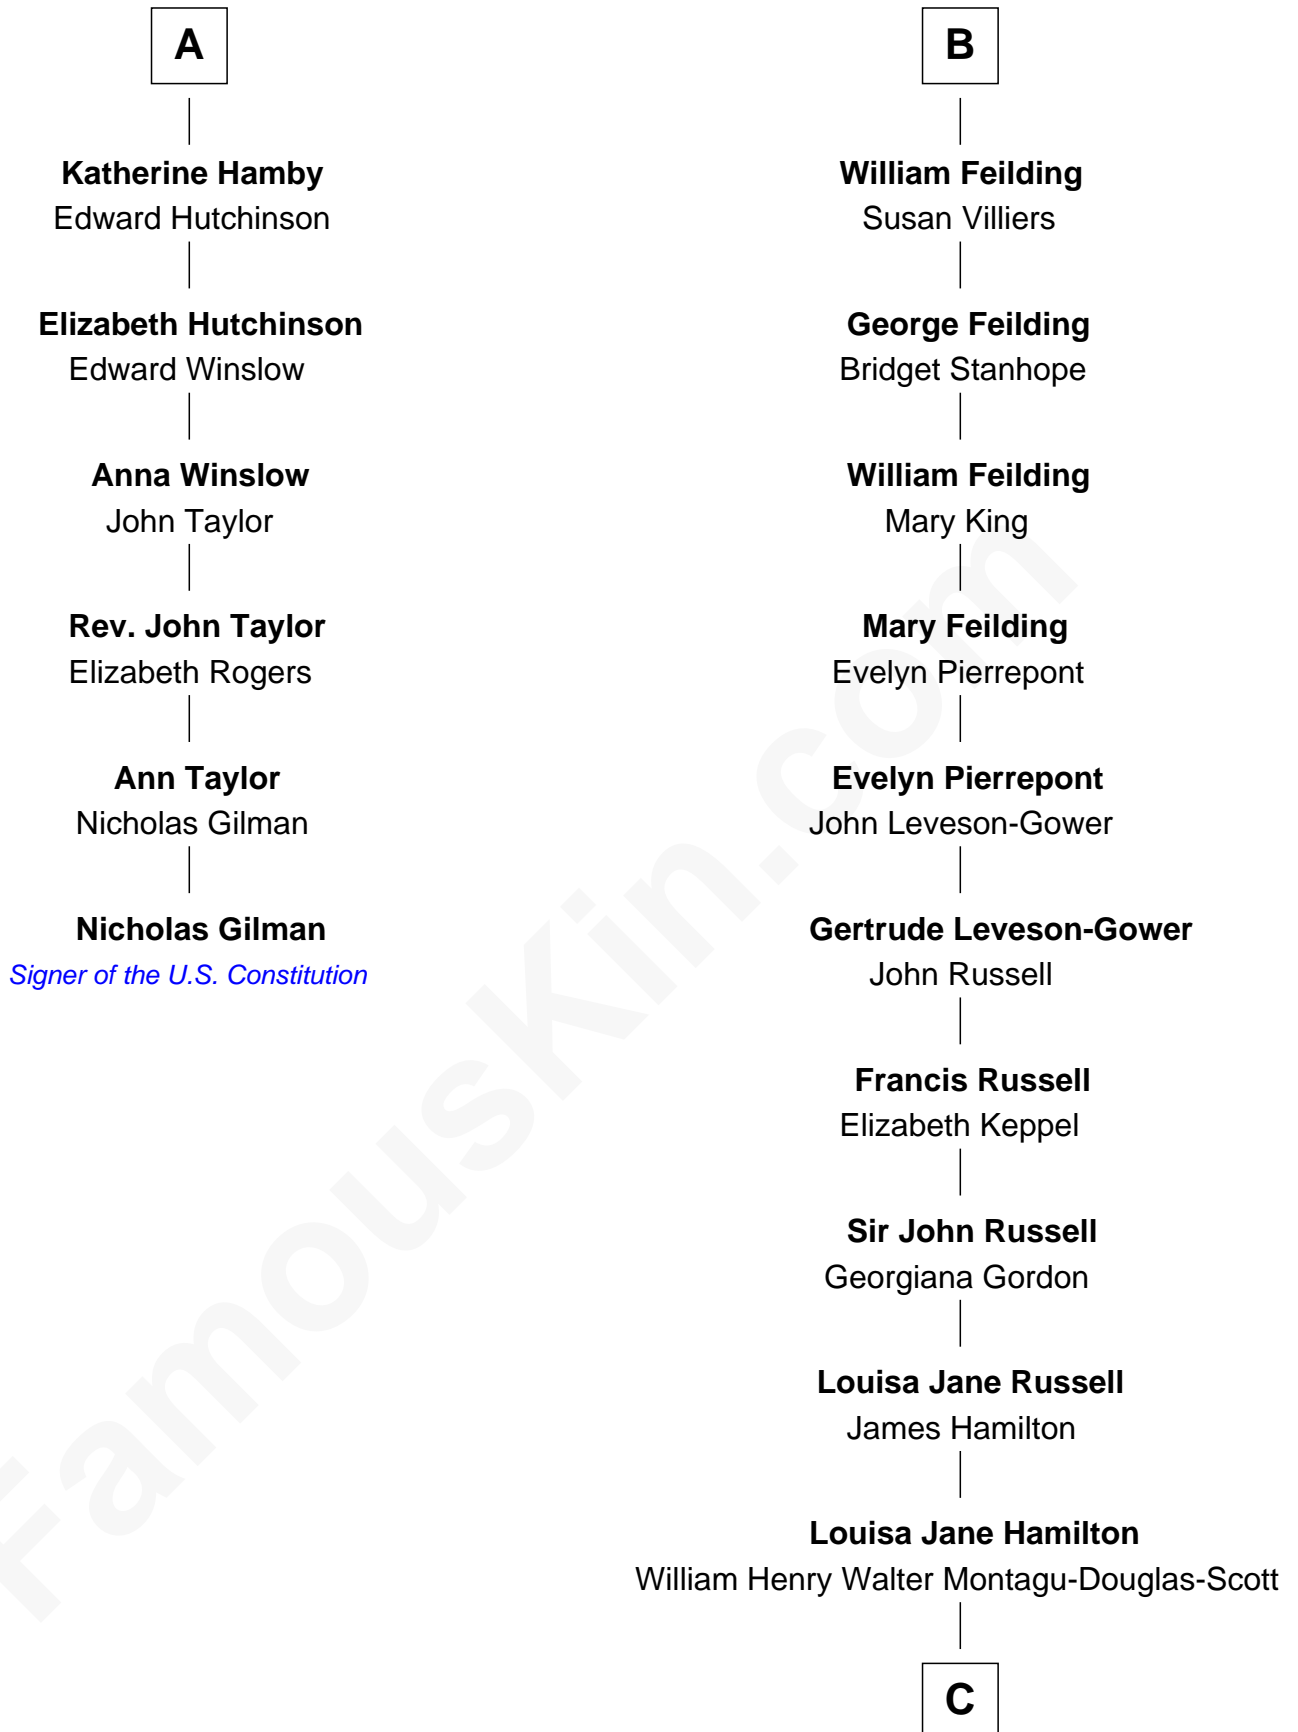

# FamousKin.com Relationship Chart of

**Nicholas Gilman**

*Signer of the U.S. Constitution*

12th cousin 8 times removed of

**Sarah Ferguson**

*Duchess of York*

**Sir Baldwin Freville**

Maude le Scrope

**Margaret Freville**  
Sir Hugh Willoughby

**Margery Willoughby**  
Sir Godfrey Hilton

**Elizabeth Hilton**  
Richard Thimbleby

**Anne Thimbleby**  
John Booth

**Eleanor Booth**  
Edward Hamby

**William Hamby**  
Margaret Blewett

**Robert Hamby**  
Elizabeth Arnold

**A**

**Joyce Freville**  
Sir Roger Aston

**Sir Robert Aston**  
Isabel Brereton

**John Aston**  
Elizabeth Delves

**Sir John Aston**  
Joan Lyttleton

**Sir Edward Aston**  
Joan Bowles

**Sir Walter Aston**  
Elizabeth Leveson

**Elizabeth Aston**  
Basil Feilding

**B**

**C**

**Herbert Andrew Montagu-Douglas-Scott**

Marie Josephine Edwards

**Marian Louisa Montagu-Douglas-Scott**

Andrew Henry Ferguson