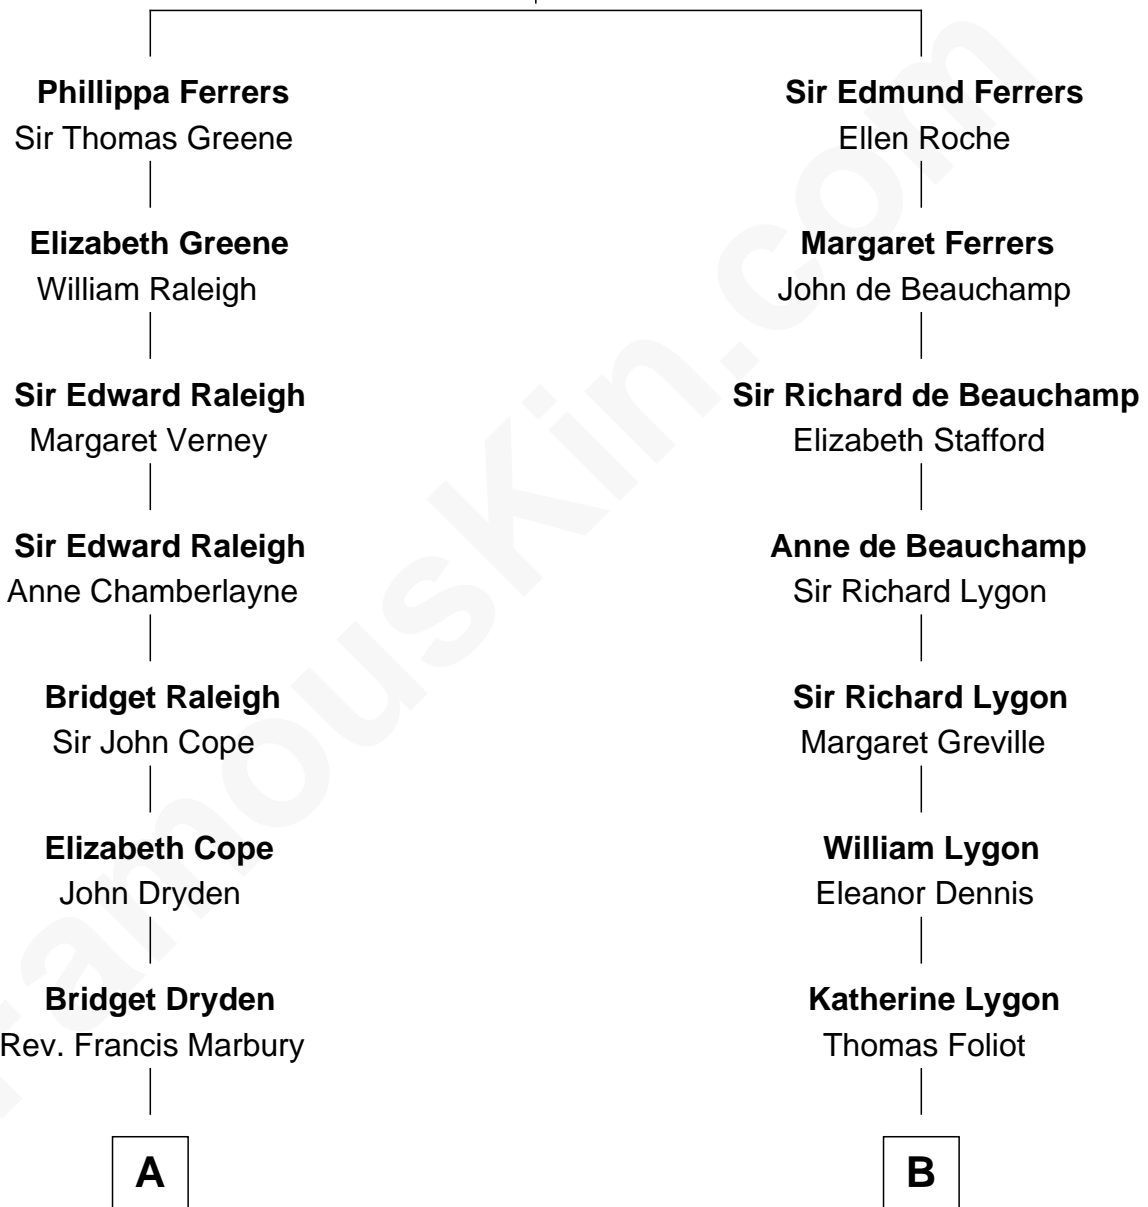

# FamousKin.com Relationship Chart of

**Nicholas Gilman**

*Signer of the U.S. Constitution*

13th cousin 6 times removed of

**Sarah Ferguson**

*Duchess of York*

**Robert de Ferrers**  
Margaret Despencer

C

**Andrew Henry Ferguson**  
Marian Louisa Montagu-Douglas-Scott

**Ronald Ivor Ferguson**  
Susan Mary Wright

**Sarah Ferguson**  
*Duchess of York*

FamousKin.com