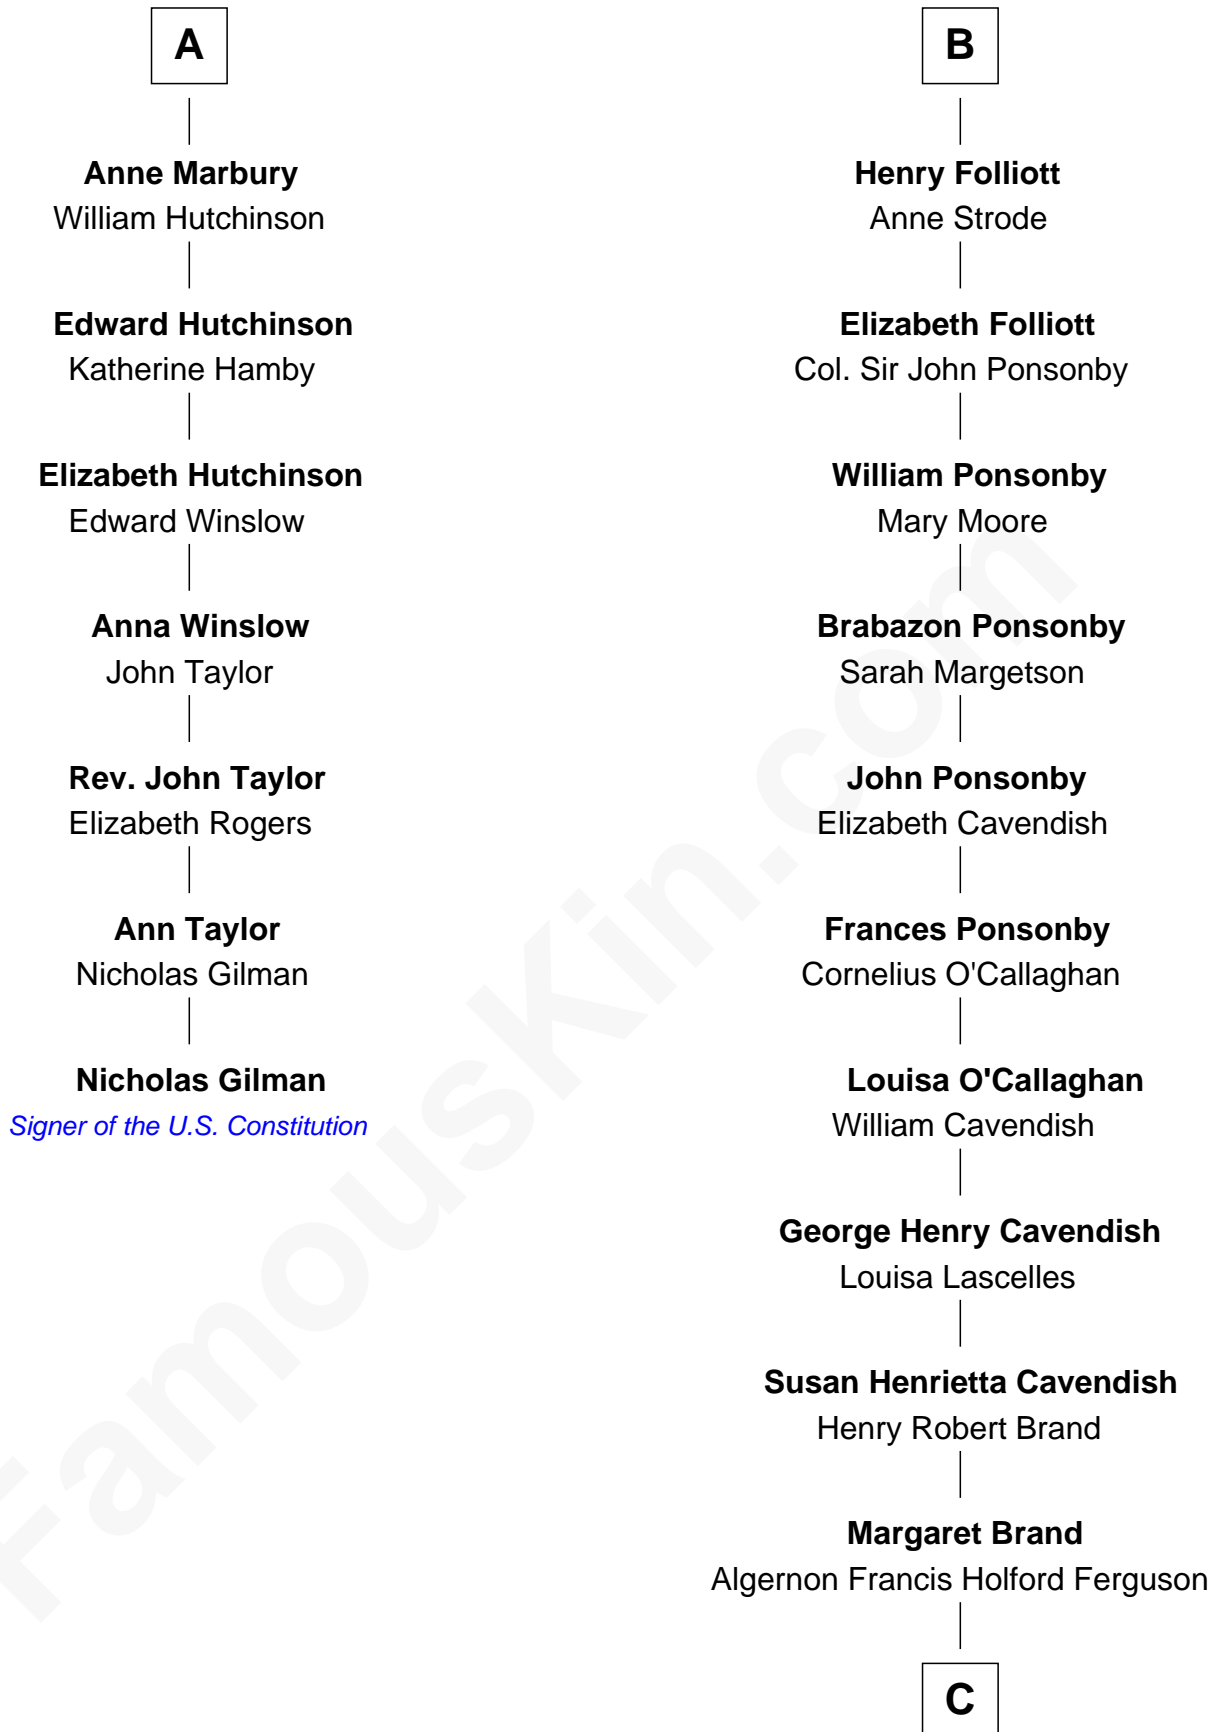

# FamousKin.com Relationship Chart of

**Nicholas Gilman**

*Signer of the U.S. Constitution*

13th cousin 6 times removed of

**Sarah Ferguson**

*Duchess of York*

**Robert de Ferrers**  
Margaret Despencer

C

**Andrew Henry Ferguson**  
Marian Louisa Montagu-Douglas-Scott

**Ronald Ivor Ferguson**  
Susan Mary Wright

**Sarah Ferguson**  
*Duchess of York*

FamousKin.com