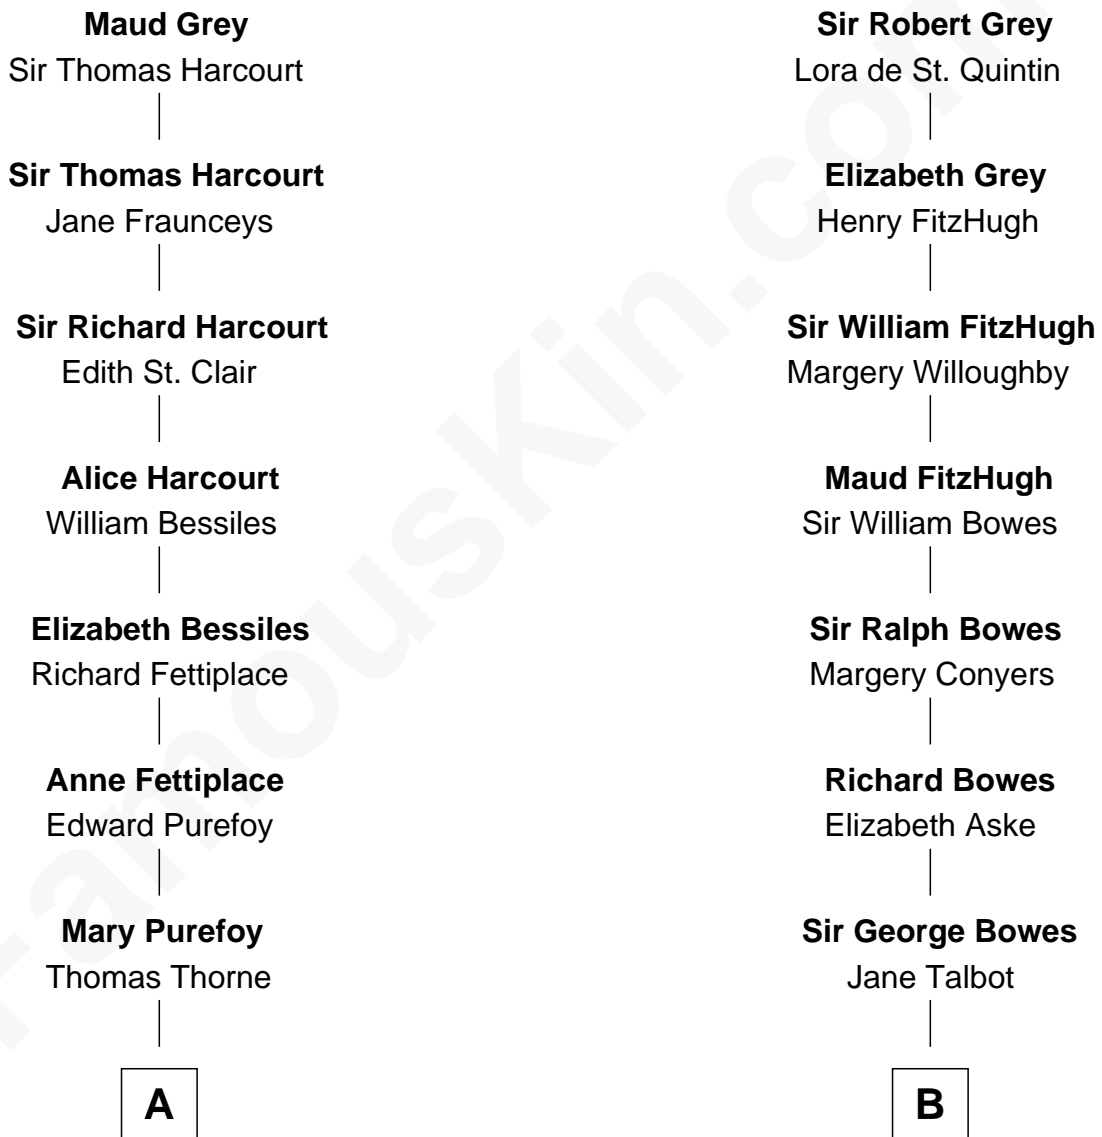

Sir John Grey

Avice Marmion