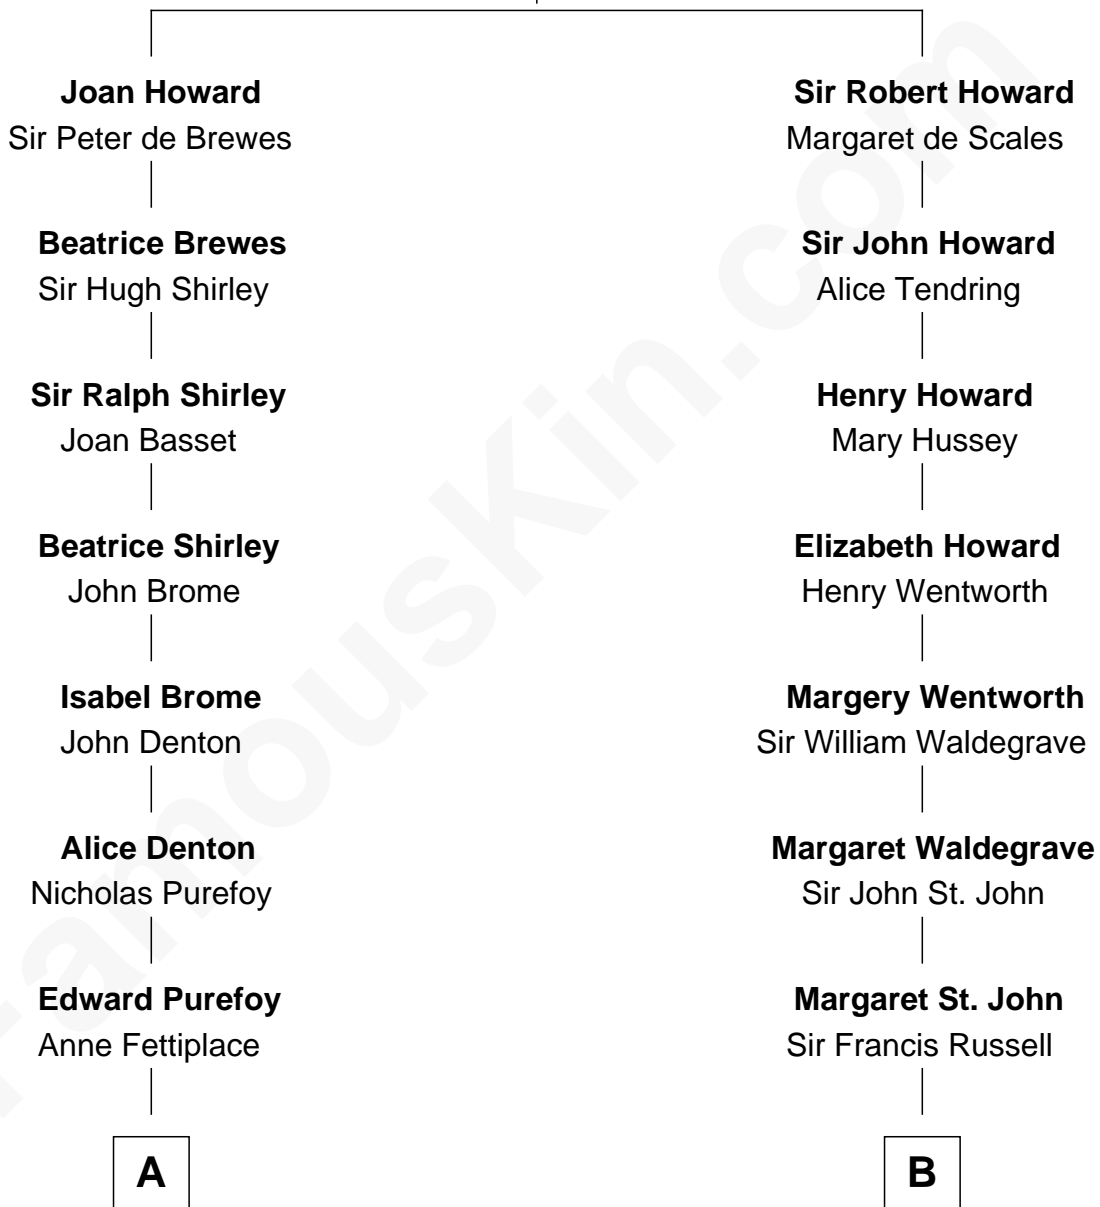

FamousKin.com

Relationship Chart of

Nicholas Gilman

Signer of the U.S. Constitution

15th cousin 5 times removed of

Sarah Ferguson

Duchess of York

Sir John Howard

Alice de Bois

C

Herbert Andrew Montagu-Douglas-Scott

Marie Josephine Edwards

Marian Louisa Montagu-Douglas-Scott

Andrew Henry Ferguson

Ronald Ivor Ferguson

Susan Mary Wright

Sarah Ferguson

Duchess of York

FamousKin.com