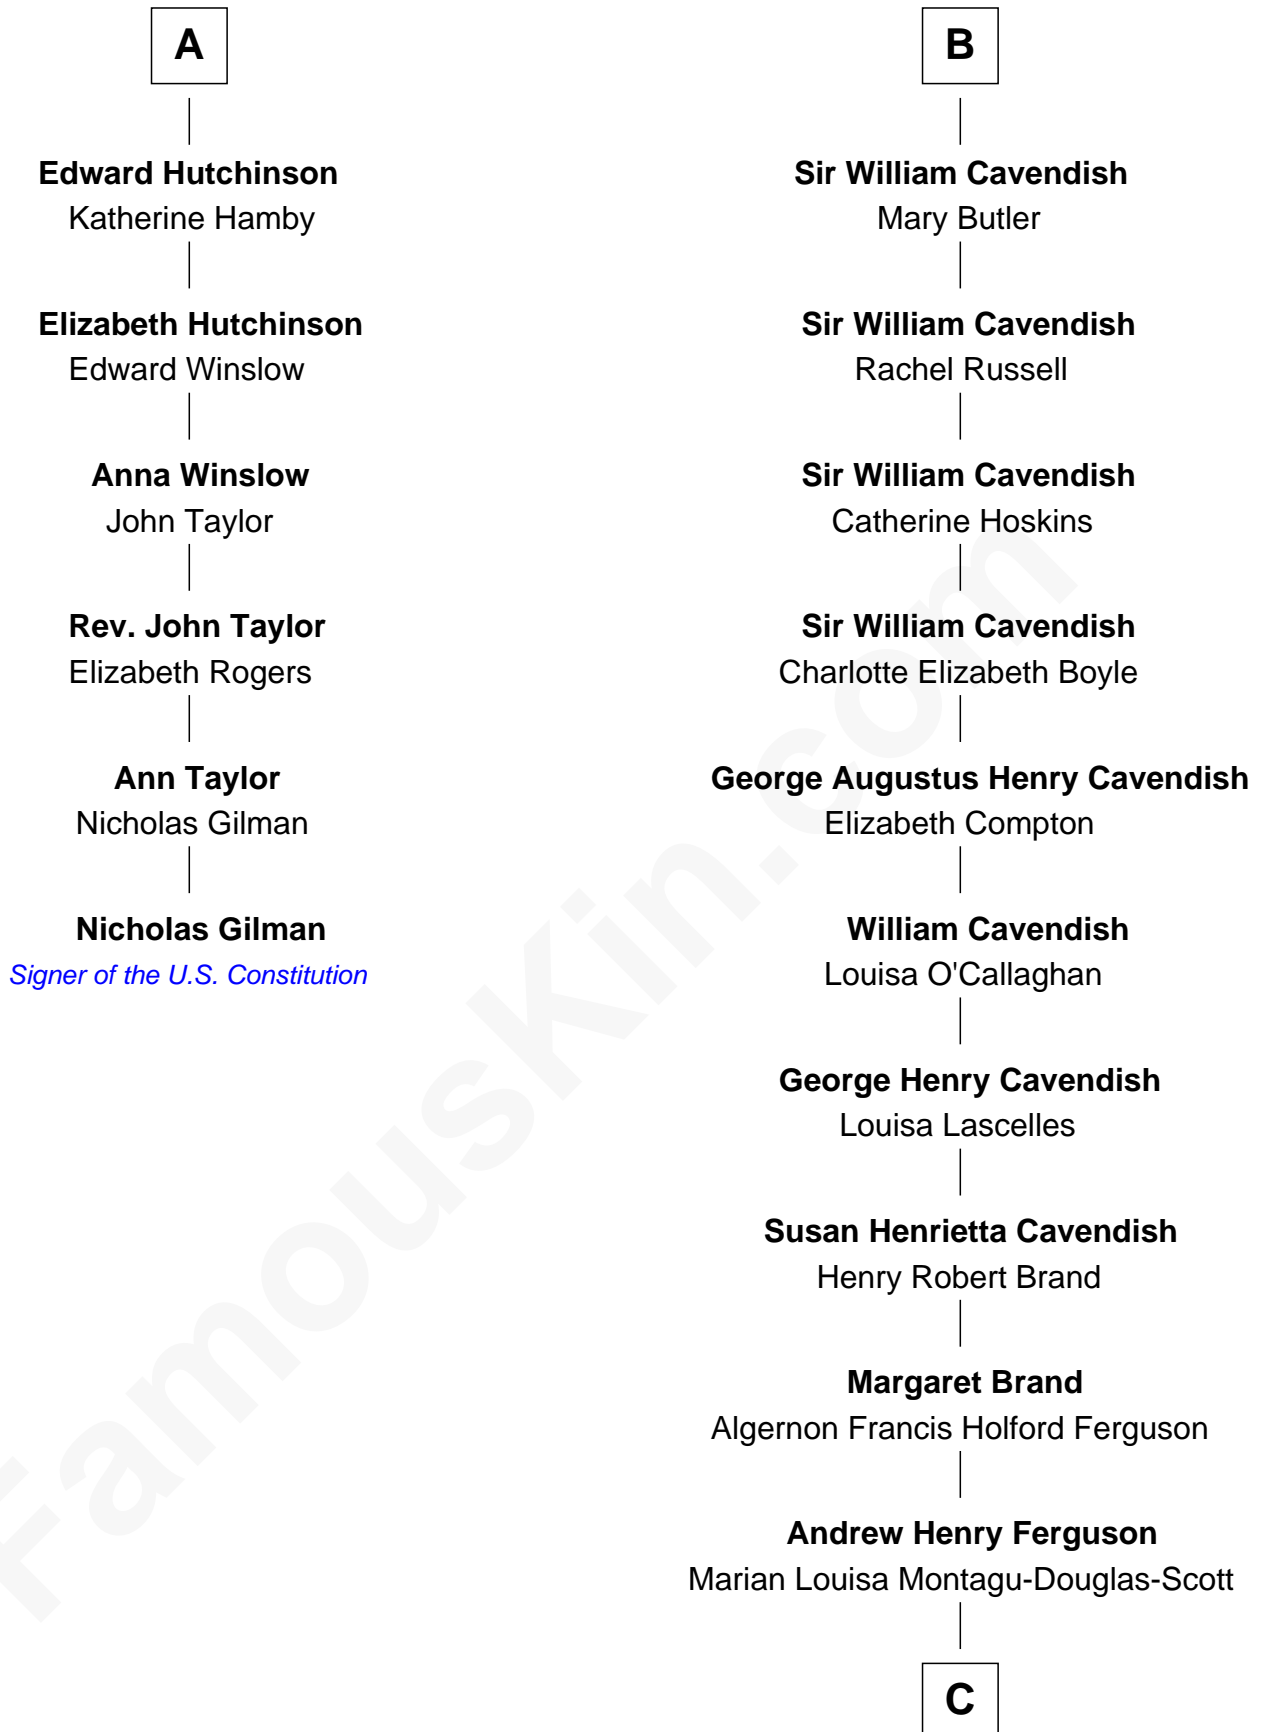

FamousKin.com Relationship Chart of

Nicholas Gilman

Signer of the U.S. Constitution

12th cousin 6 times removed of

Sarah Ferguson

Duchess of York

C

Ronald Ivor Ferguson

Susan Mary Wright

Sarah Ferguson

Duchess of York

FamousKin.com