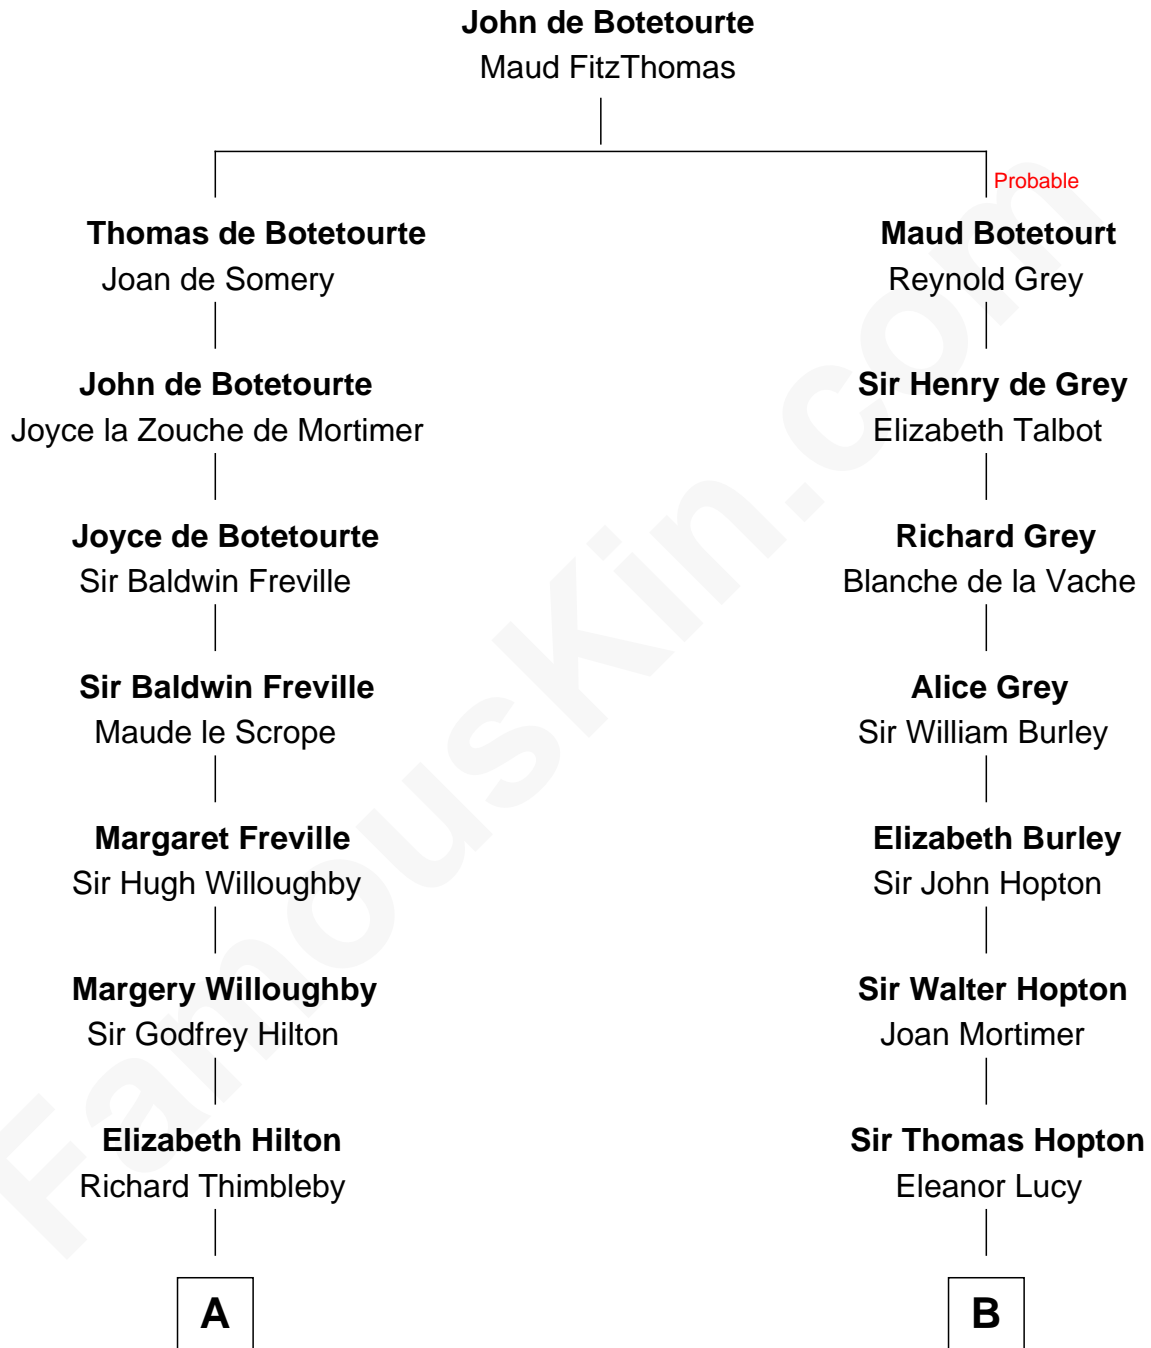

# FamousKin.com Relationship Chart of

**Nicholas Gilman**

*Signer of the U.S. Constitution*

16th cousin 5 times removed of

**Olivia De Havilland**

*Movie Actress*

**C**

**Richard Molesworth**

Catherine Cobb

**John Molesworth**

Louise Tomkyns

**Margaret Letitia Molesworth**

Charles Richard De Havilland

**Walter Augustus De Havilland**

Lillian Augusta Ruse

**Olivia De Havilland**