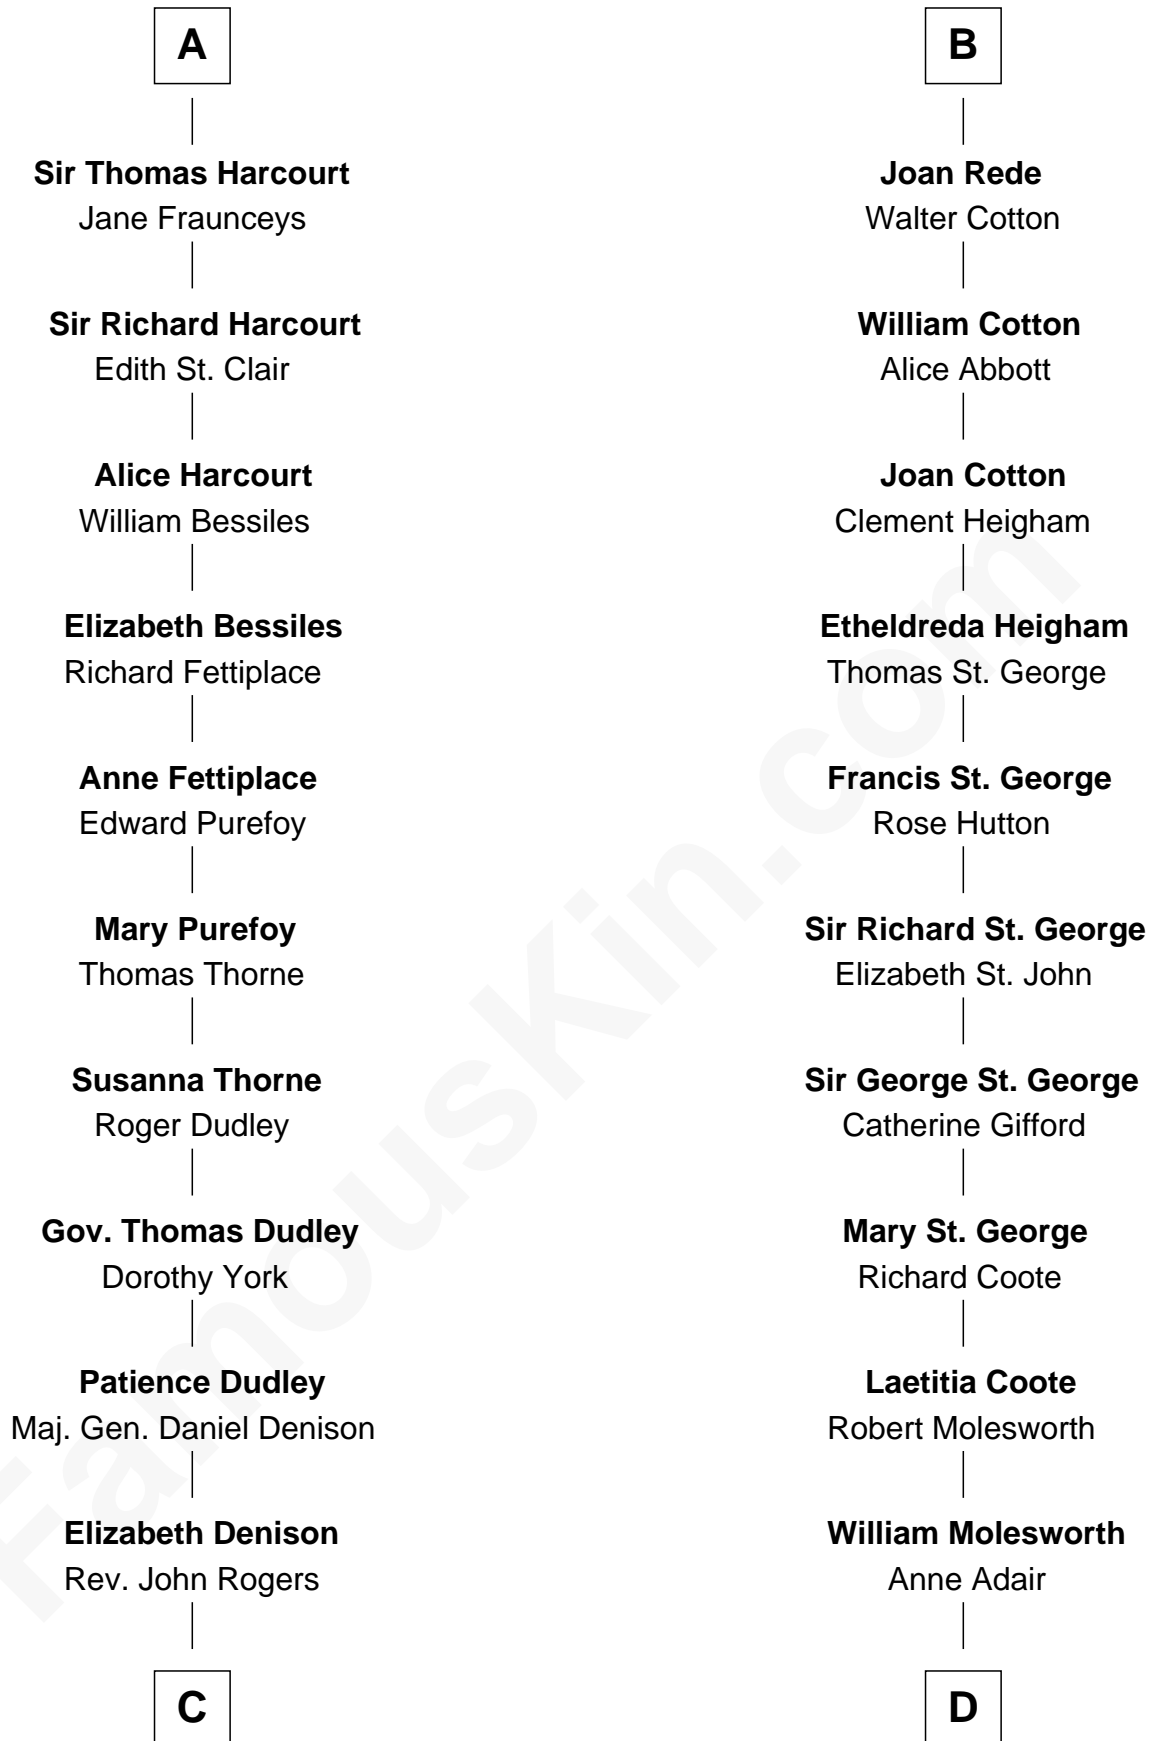

# FamousKin.com Relationship Chart of

**Nicholas Gilman**

*Signer of the U.S. Constitution*

20th cousin 1 time removed of

**Olivia De Havilland**

*Movie Actress*

**C**

**Rev. Nathaniel Rogers**

Sarah Purkiss

**Elizabeth Rogers**

Rev. John Taylor

**Ann Taylor**

Nicholas Gilman

**Nicholas Gilman**

*Signer of the U.S. Constitution*

**D**

**Richard Molesworth**

Catherine Cobb

**John Molesworth**

Louise Tomkyns

**Margaret Letitia Molesworth**

Charles Richard De Havilland

**Walter Augustus De Havilland**

Lillian Augusta Ruse