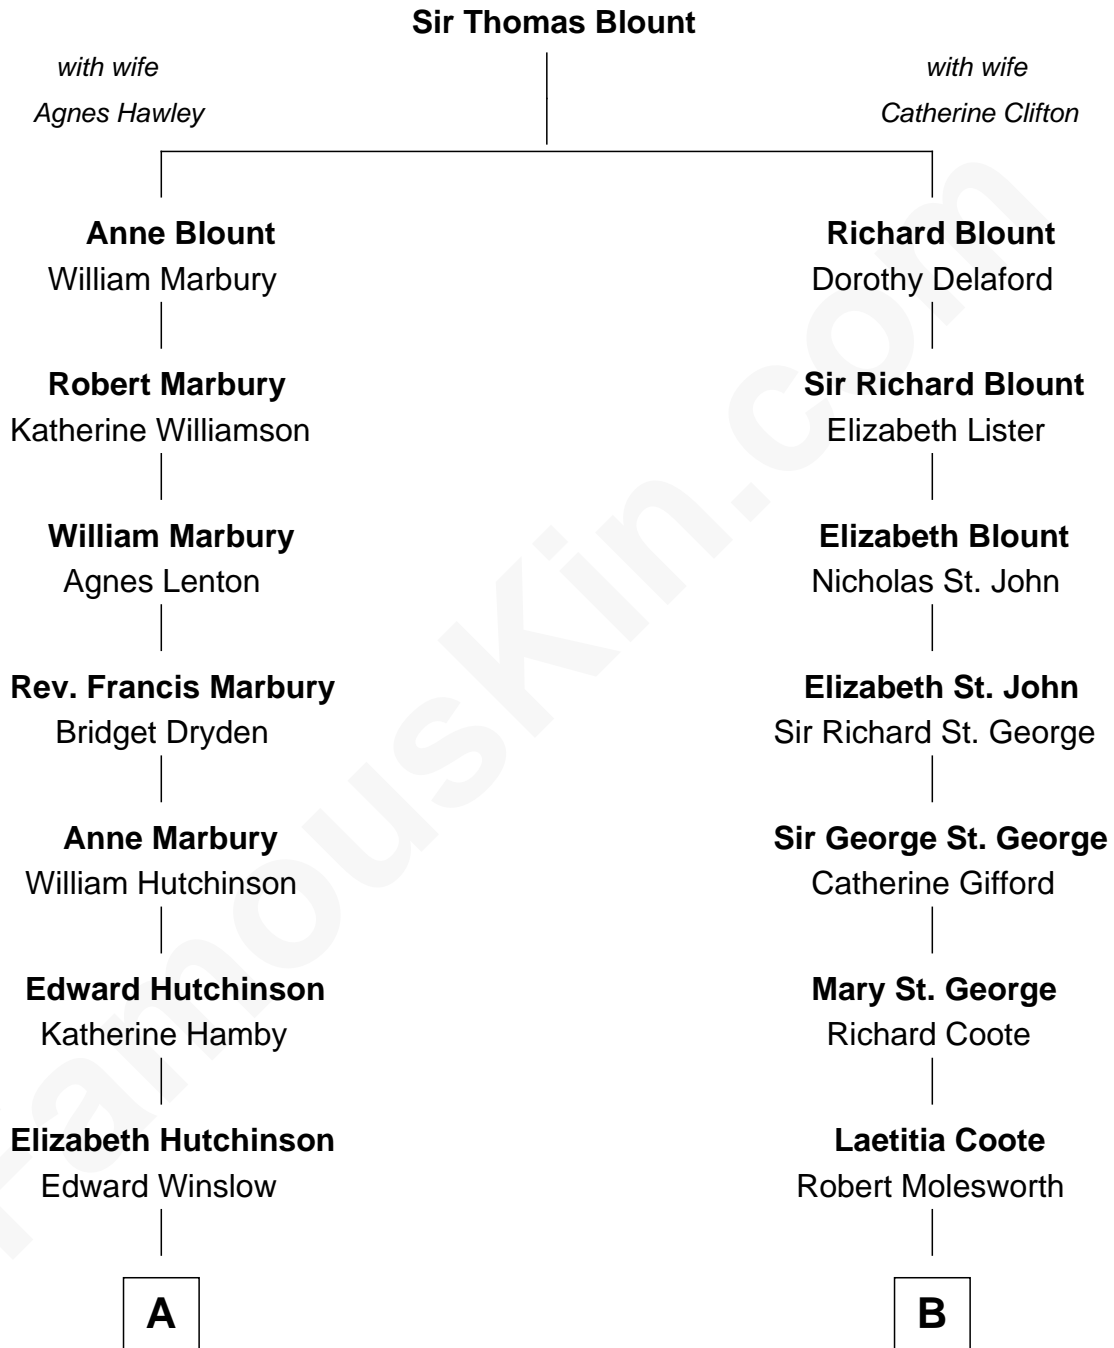

FamousKin.com Relationship Chart of

Nicholas Gilman

Signer of the U.S. Constitution

10th cousin 2 times removed of

Olivia De Havilland

Movie Actress

A

Anna Winslow

John Taylor

Rev. John Taylor

Elizabeth Rogers

Ann Taylor

Nicholas Gilman

Nicholas Gilman

Signer of the U.S. Constitution

B