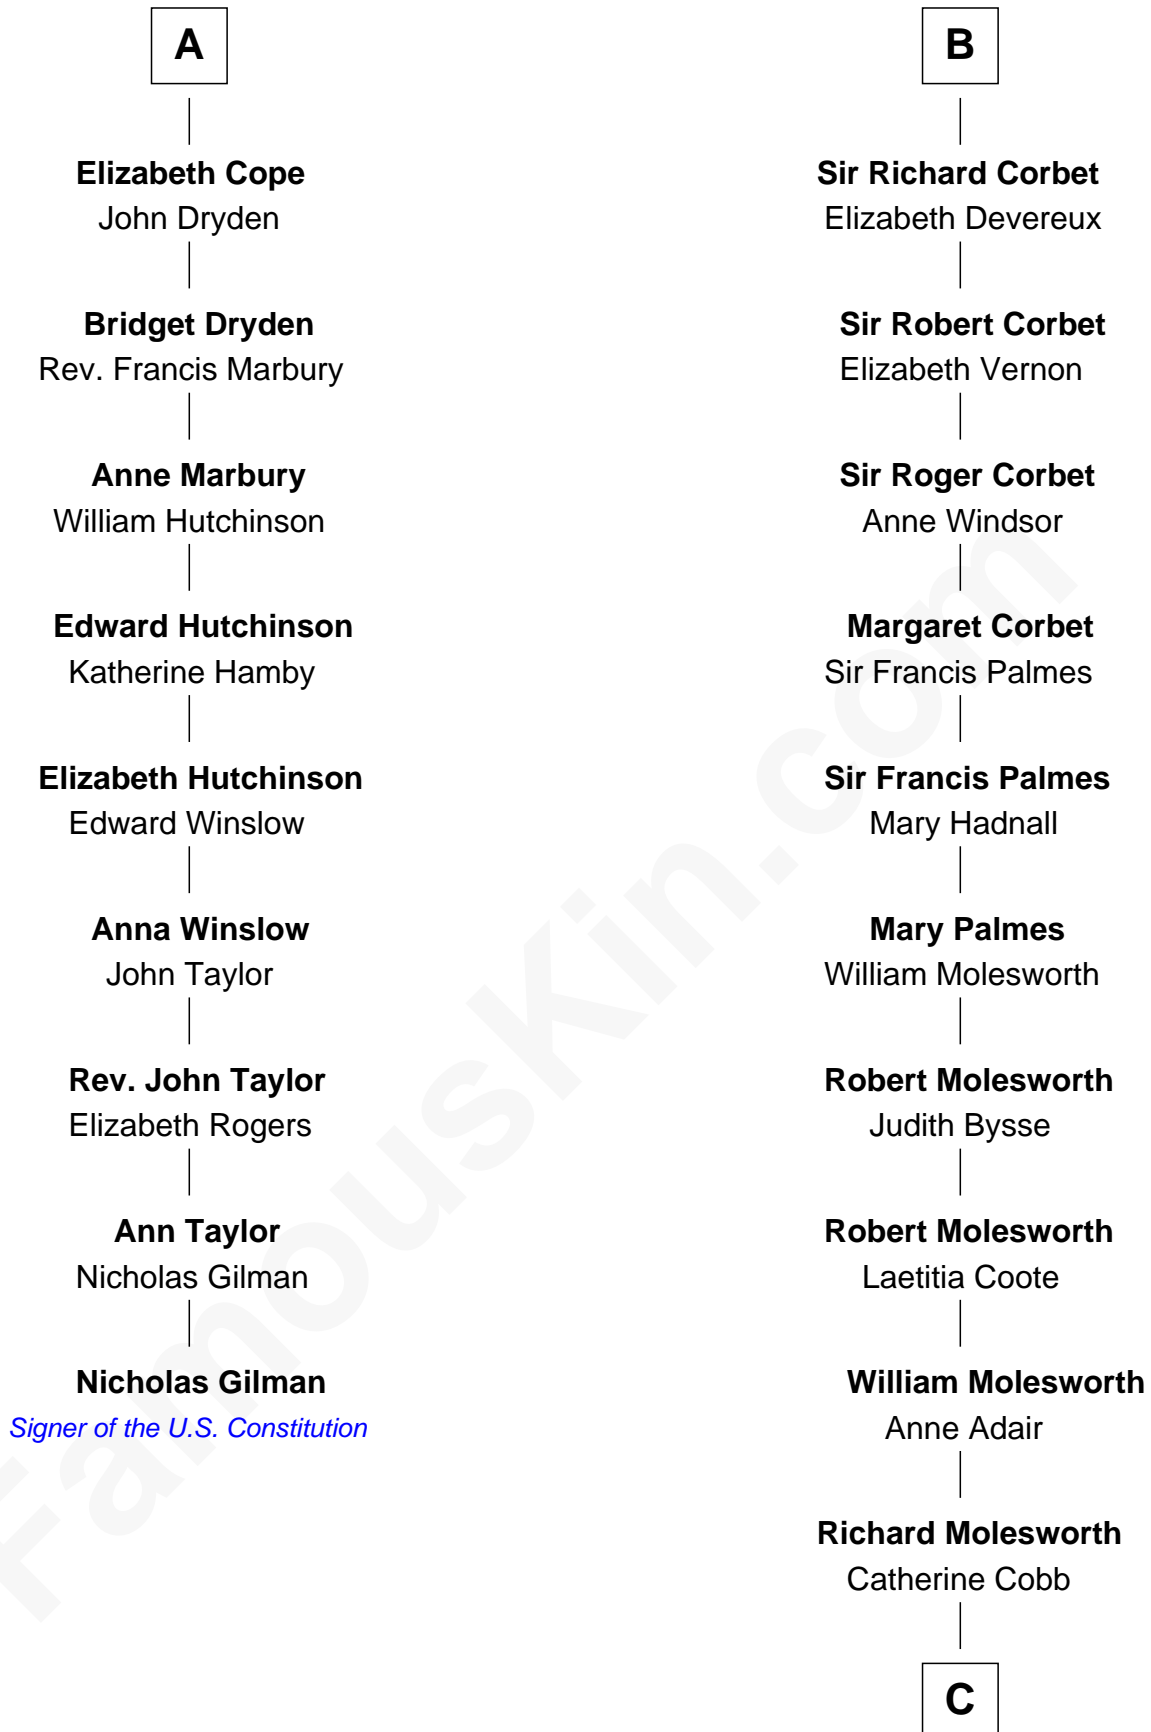

FamousKin.com Relationship Chart of

Nicholas Gilman

Signer of the U.S. Constitution

15th cousin 5 times removed of

Olivia De Havilland

Movie Actress

Sir Gilbert Talbot

Pernel le Boteler

Sir Richard Talbot

Ankaret le Strange

Mary Talbot

Sir Thomas Greene

Sir Thomas Greene

Phillippa Ferrers

Elizabeth Greene

William Raleigh

Sir Henry de Grey

Richard Grey

Blanche de la Vache

Alice Grey

Sir William Burley

Elizabeth Burley

Sir John Hopton

Sir Walter Hopton

Joan Mortimer

Sir Thomas Hopton

Eleanor Lucy

Elizabeth Hopton

Sir Roger Corbet

B

C

John Molesworth