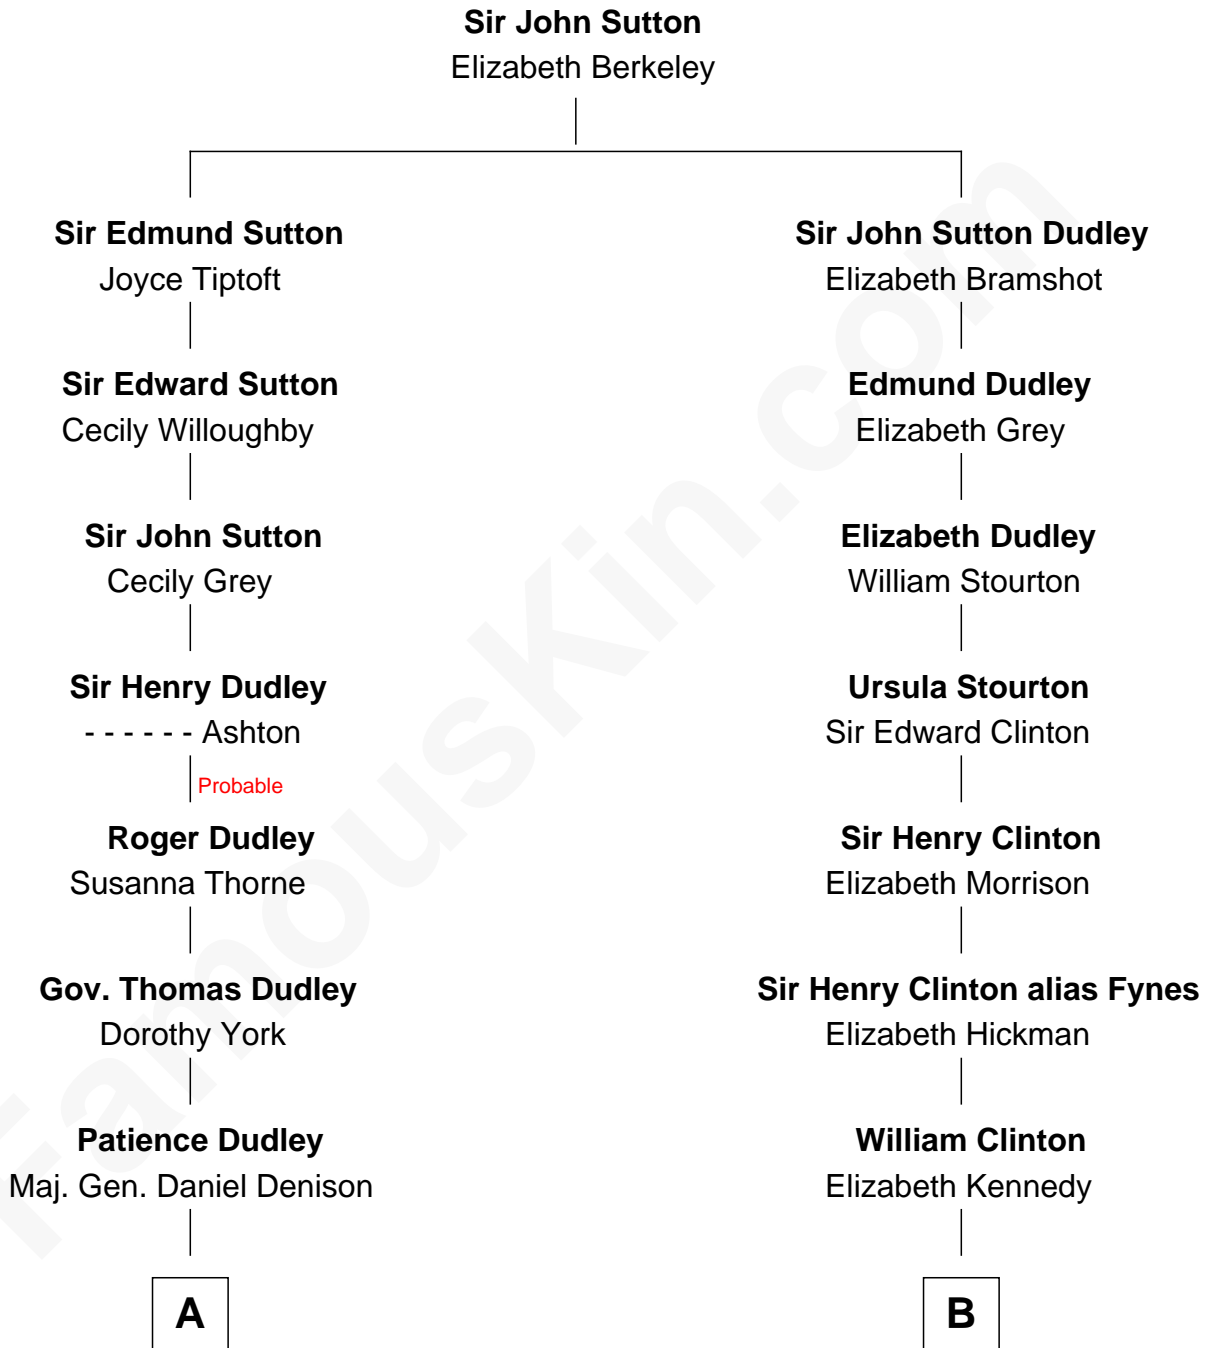

# FamousKin.com Relationship Chart of

**Nicholas Gilman**

*Signer of the U.S. Constitution*

9th cousin 2 times removed of

**George Clinton**

*4th U.S. Vice President*

**A**

**Elizabeth Denison**

Rev. John Rogers

**Rev. Nathaniel Rogers**

Sarah Purkiss

**Elizabeth Rogers**

Rev. John Taylor

**Ann Taylor**

Nicholas Gilman

**Nicholas Gilman**

*Signer of the U.S. Constitution*

**B**

**James Clinton**

Elizabeth Smith

**Charles Clinton**

Elizabeth Denniston

**George Clinton**

*4th U.S. Vice President*