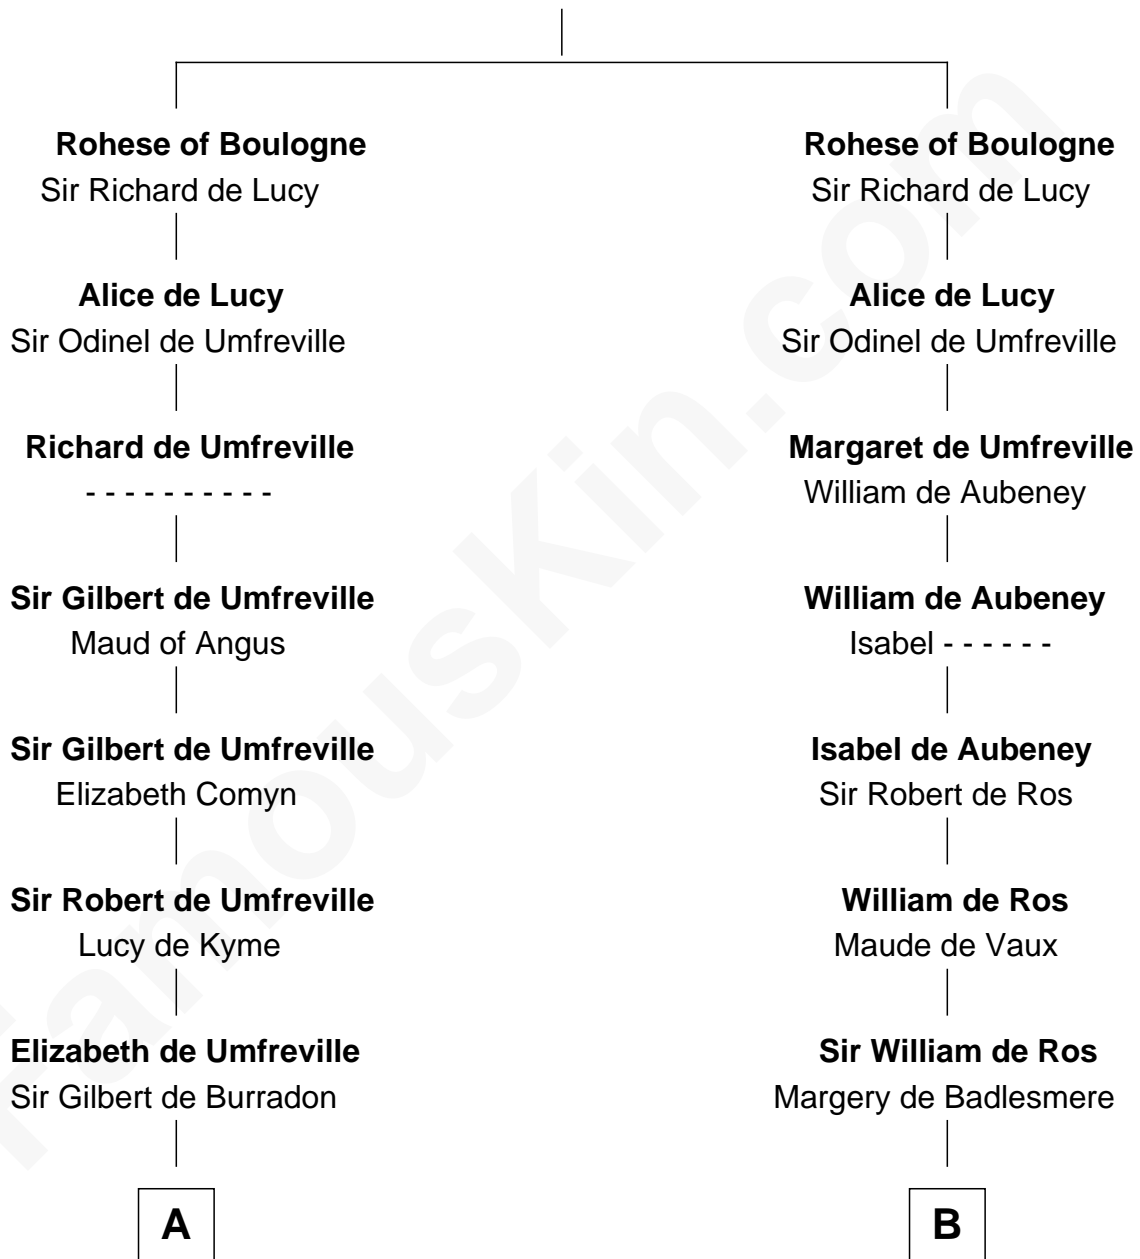

FamousKin.com Relationship Chart of

Nicholas Gilman

Signer of the U.S. Constitution

20th cousin 1 time removed of

DeWitt Clinton

6th Governor of New York

William of Boulogne

C

Elizabeth Hutchinson

Edward Winslow

Anna Winslow

John Taylor

Rev. John Taylor

Elizabeth Rogers

Ann Taylor

Nicholas Gilman

Mary DeWitt

DeWitt Clinton

6th Governor of New York