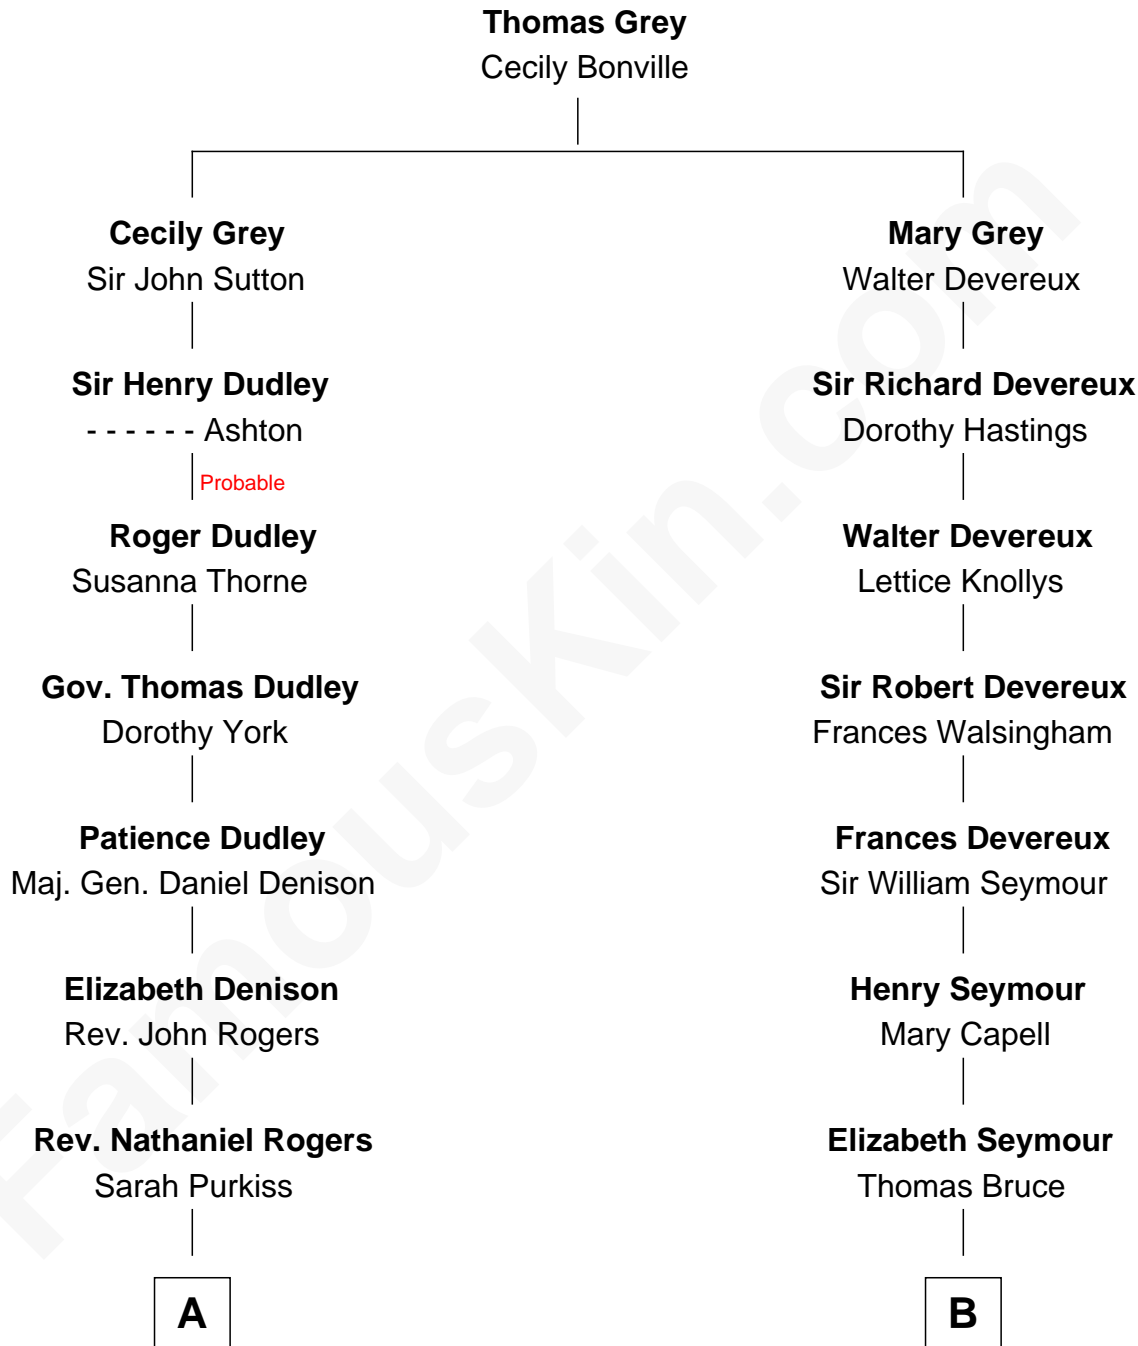

## Relationship Chart of

### Nicholas Gilman

*Signer of the U.S. Constitution*

9th cousin 1 time removed of

### Lt. Gen. James Brudenell

*Leader of the "Charge of the Light Brigade"*

**A**

**Elizabeth Rogers**

Rev. John Taylor

**Ann Taylor**

Nicholas Gilman

**Nicholas Gilman**