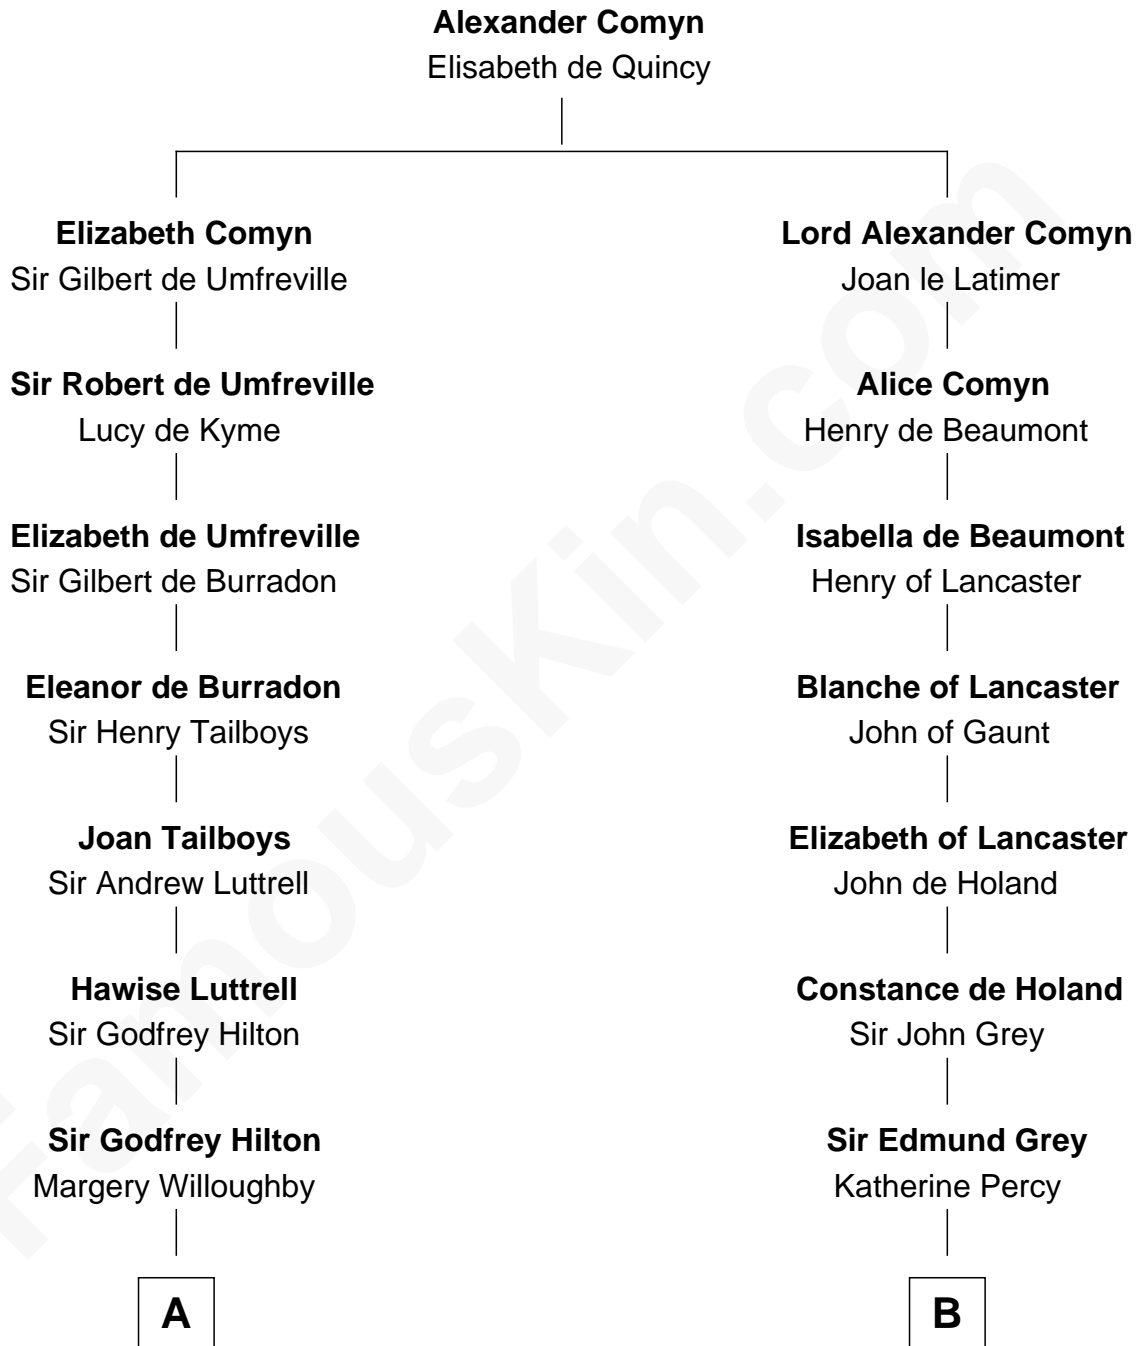

FamousKin.com

Relationship Chart of

Nicholas Gilman

Signer of the U.S. Constitution

17th cousin 1 time removed of

Lt. Gen. James Brudenell

Leader of the "Charge of the Light Brigade"

C

Robert Brudenell

Penelope Anne Cooke

Lt. Gen. James Brudenell

Charge of the Light Brigade Leader

FamousKin.com