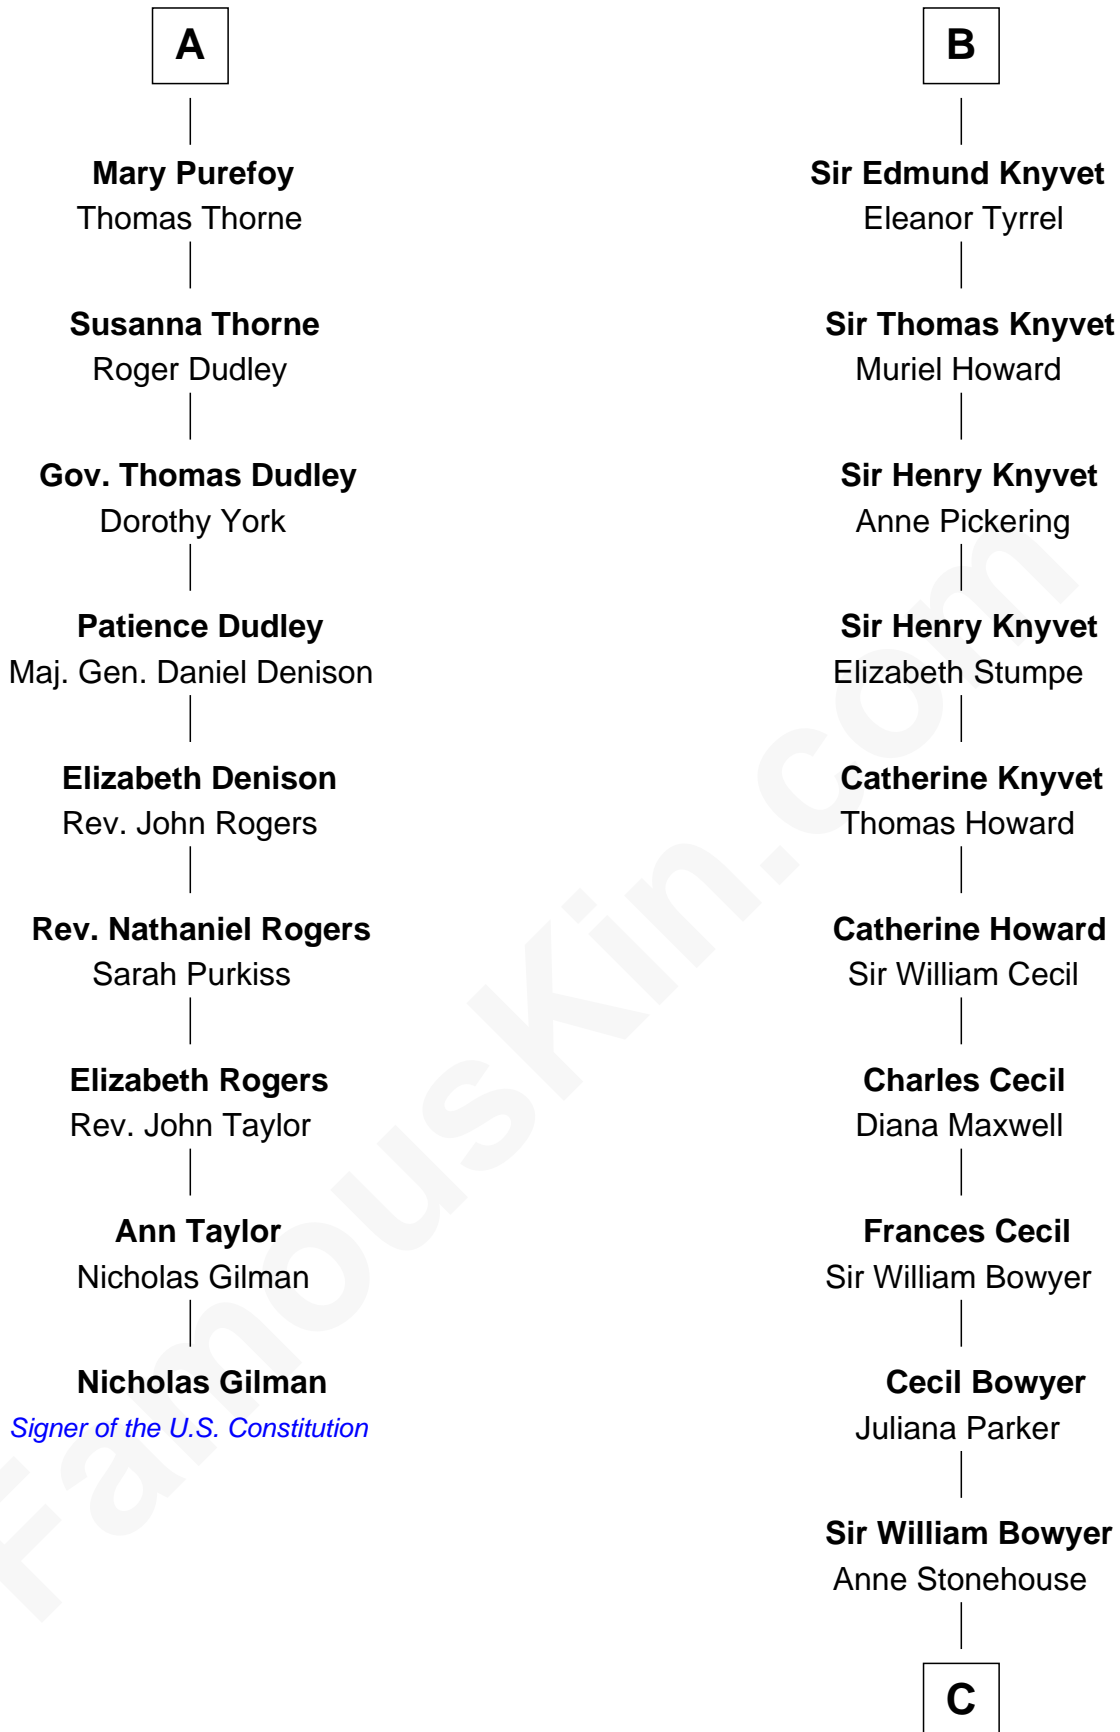

FamousKin.com

Relationship Chart of Nicholas Gilman

Signer of the U.S. Constitution

15th cousin 4 times removed of

Lt. Gen. James Brudenell

Leader of the "Charge of the Light Brigade"

Sir John Marmion

Maud de Furnival

C

Penelope Bowyer
George John Cooke

Penelope Anne Cooke
Robert Brudenell

Lt. Gen. James Brudenell
Charge of the Light Brigade Leader

FamousKin.com