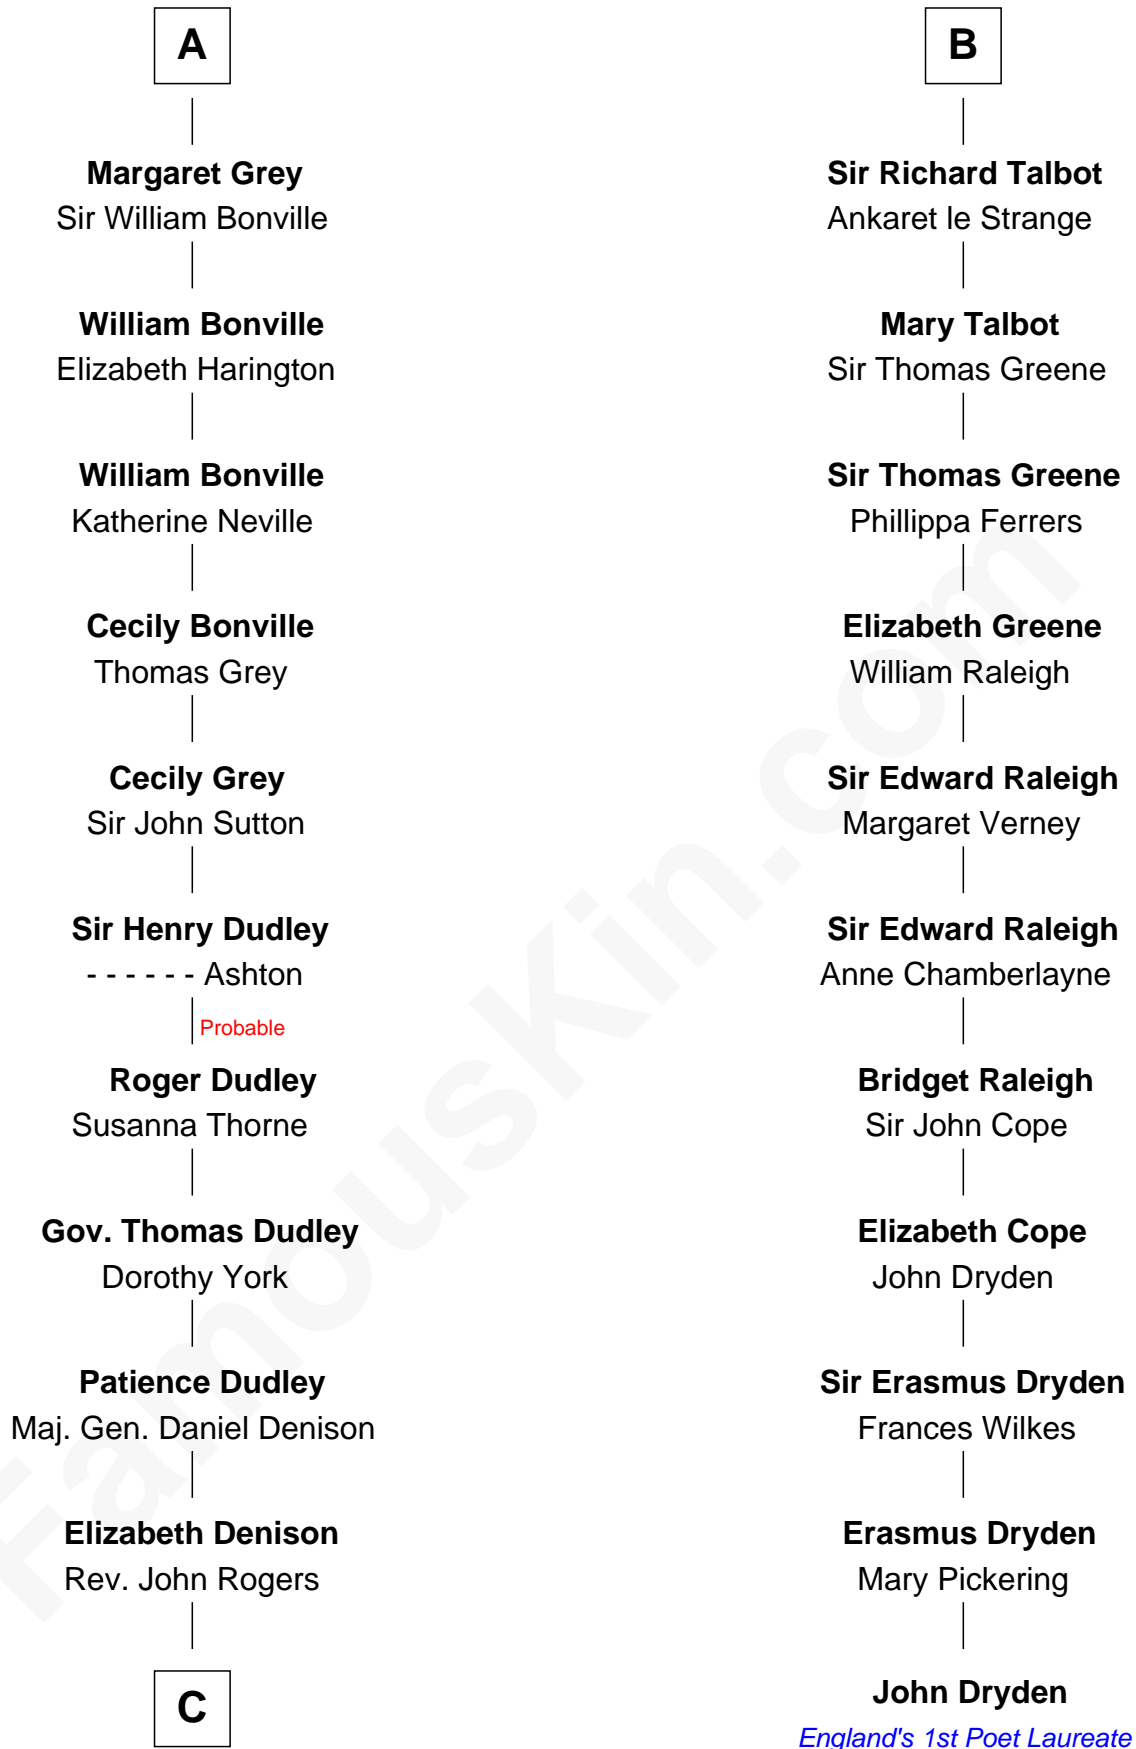

FamousKin.com

Relationship Chart of

Nicholas Gilman

Signer of the U.S. Constitution

17th cousin 3 times removed of

John Dryden

England's First Poet Laureate

C

—
Rev. Nathaniel Rogers

Sarah Purkiss

—
Elizabeth Rogers

Rev. John Taylor

—
Ann Taylor

Nicholas Gilman

—
Nicholas Gilman

Signer of the U.S. Constitution