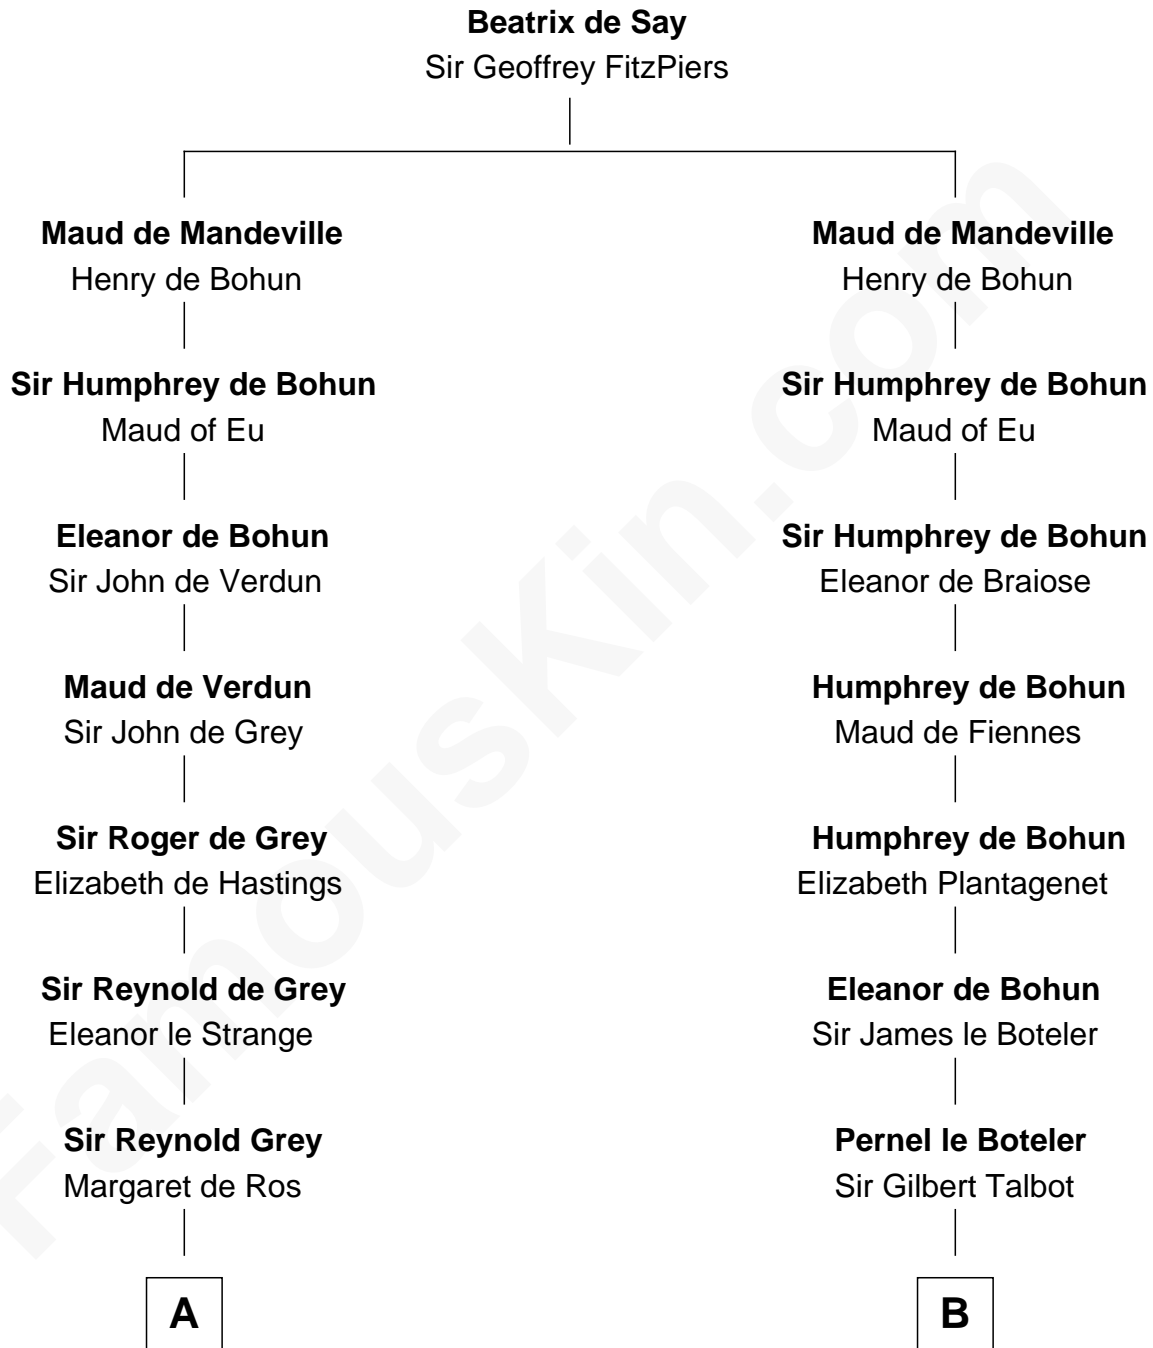

FamousKin.com

Relationship Chart of

Nicholas Gilman

Signer of the U.S. Constitution

17th cousin 3 times removed of

John Dryden

England's First Poet Laureate

C

—
Rev. Nathaniel Rogers

Sarah Purkiss

—
Elizabeth Rogers

Rev. John Taylor

—
Ann Taylor

Nicholas Gilman

—
Nicholas Gilman

Signer of the U.S. Constitution