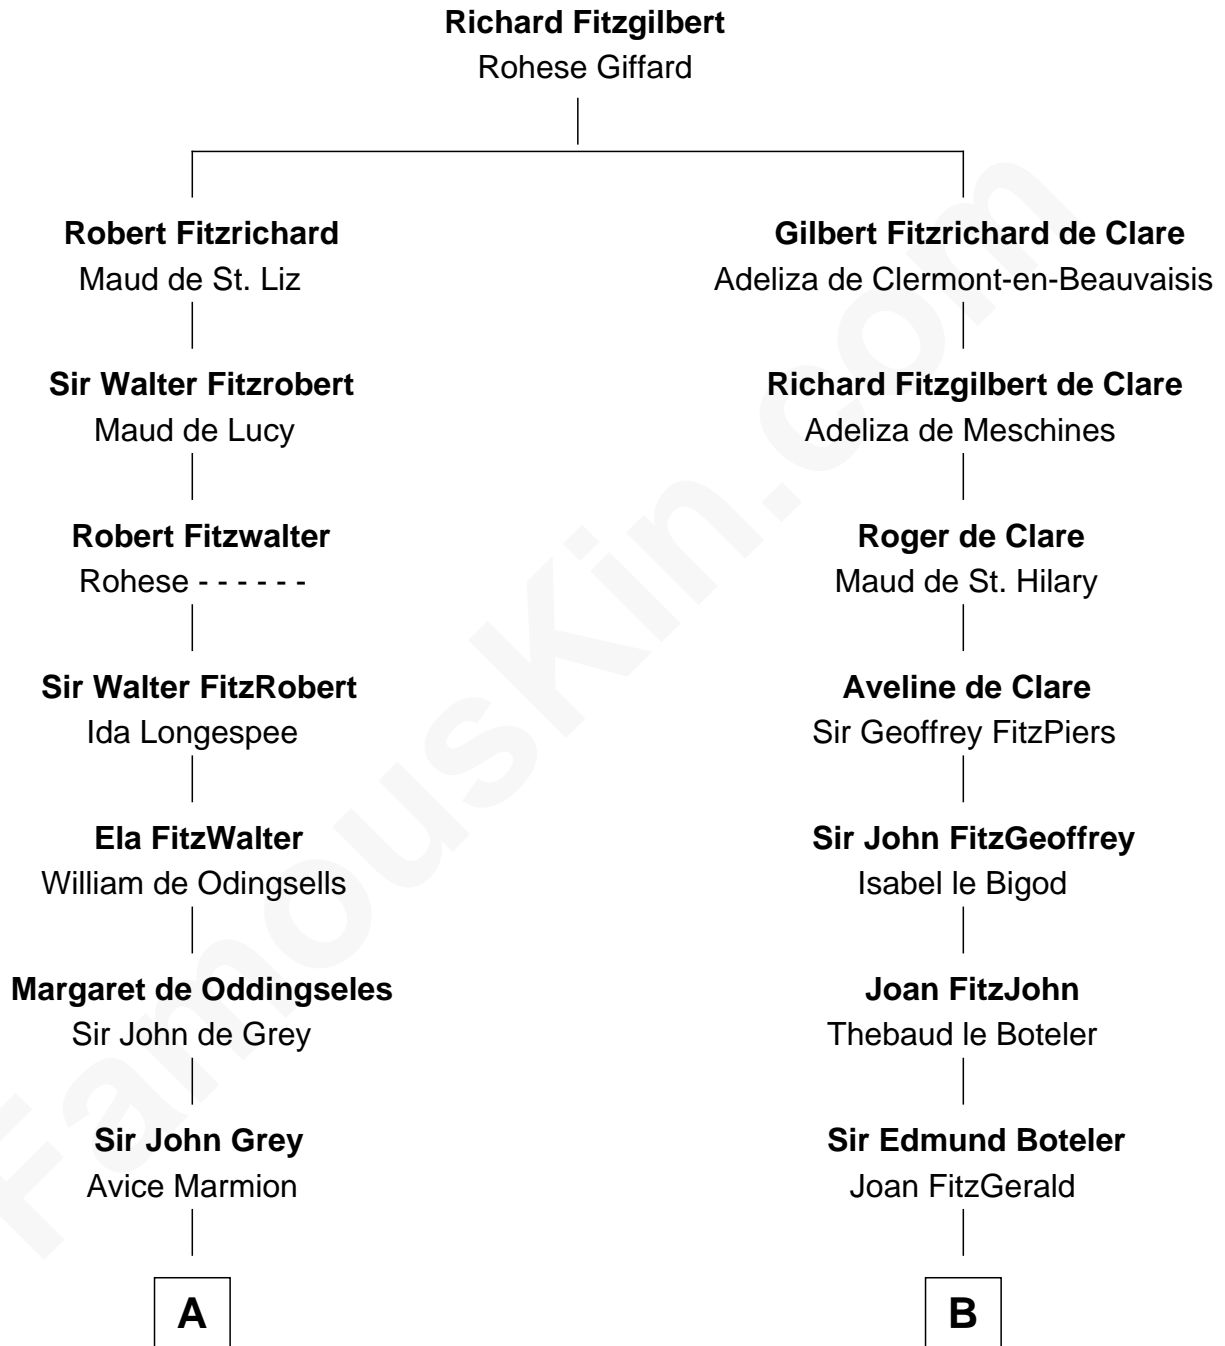

FamousKin.com

Relationship Chart of

Nicholas Gilman

Signer of the U.S. Constitution

19th cousin 2 times removed of

John Dryden

England's First Poet Laureate

C

Elizabeth Denison

Rev. John Rogers

Rev. Nathaniel Rogers

Sarah Purkiss

Elizabeth Rogers

Rev. John Taylor

Ann Taylor

Nicholas Gilman