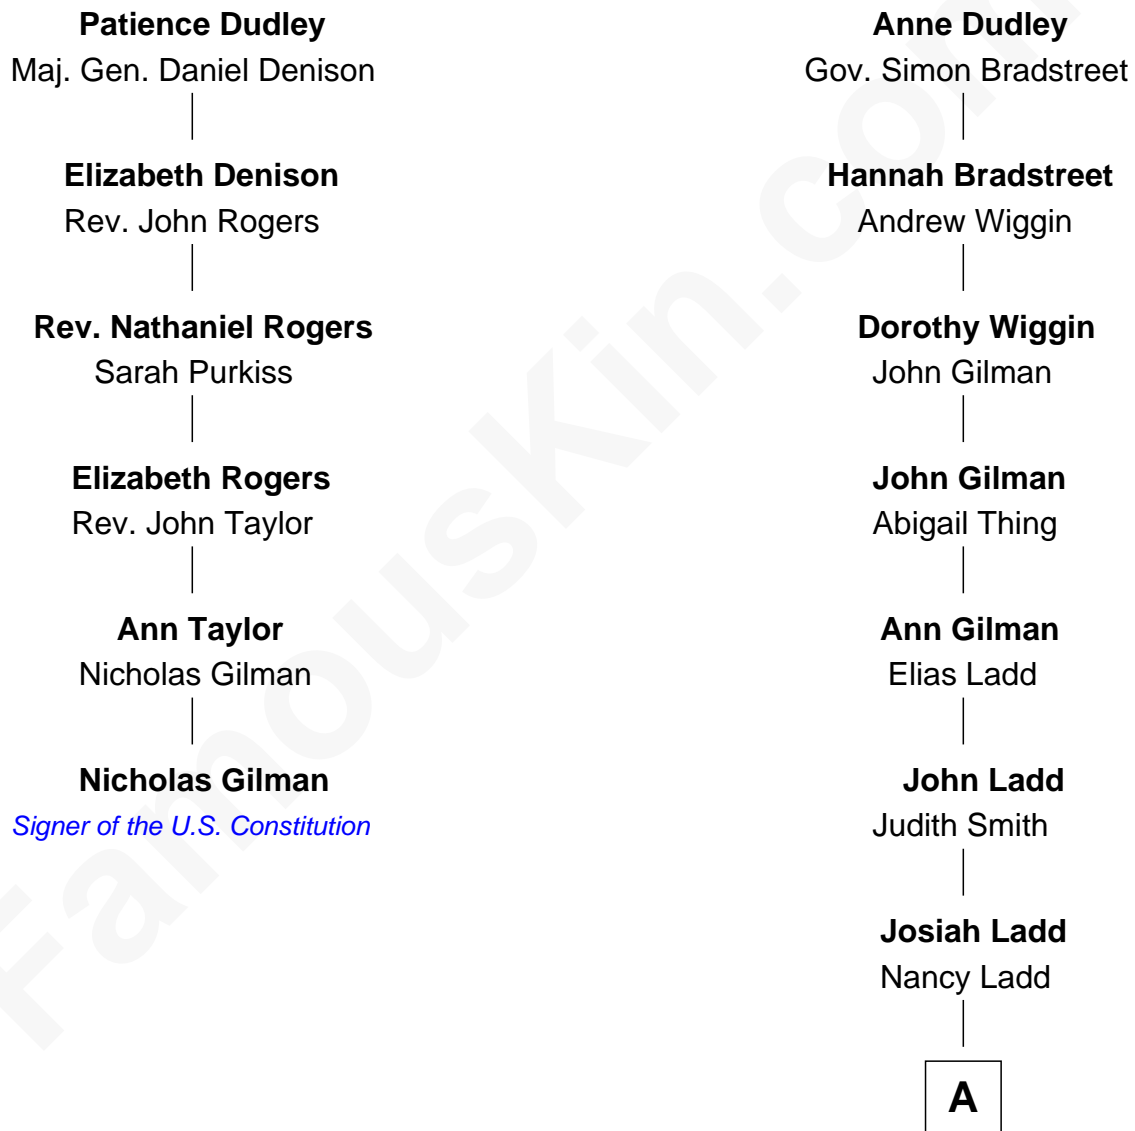

FamousKin.com

Relationship Chart of

Nicholas Gilman

Signer of the U.S. Constitution

5th cousin 5 times removed of

Alan Ladd

Movie Actor

Gov. Thomas Dudley

Dorothy York

A

—
Alvaro Ladd
Nancy Shotwell

—
Oscar F. Ladd
Julia Henrietta Meigs

—
Alan Harwood Ladd
Selina Raleigh

—
Alan Ladd
Movie Actor

FamousKin.com