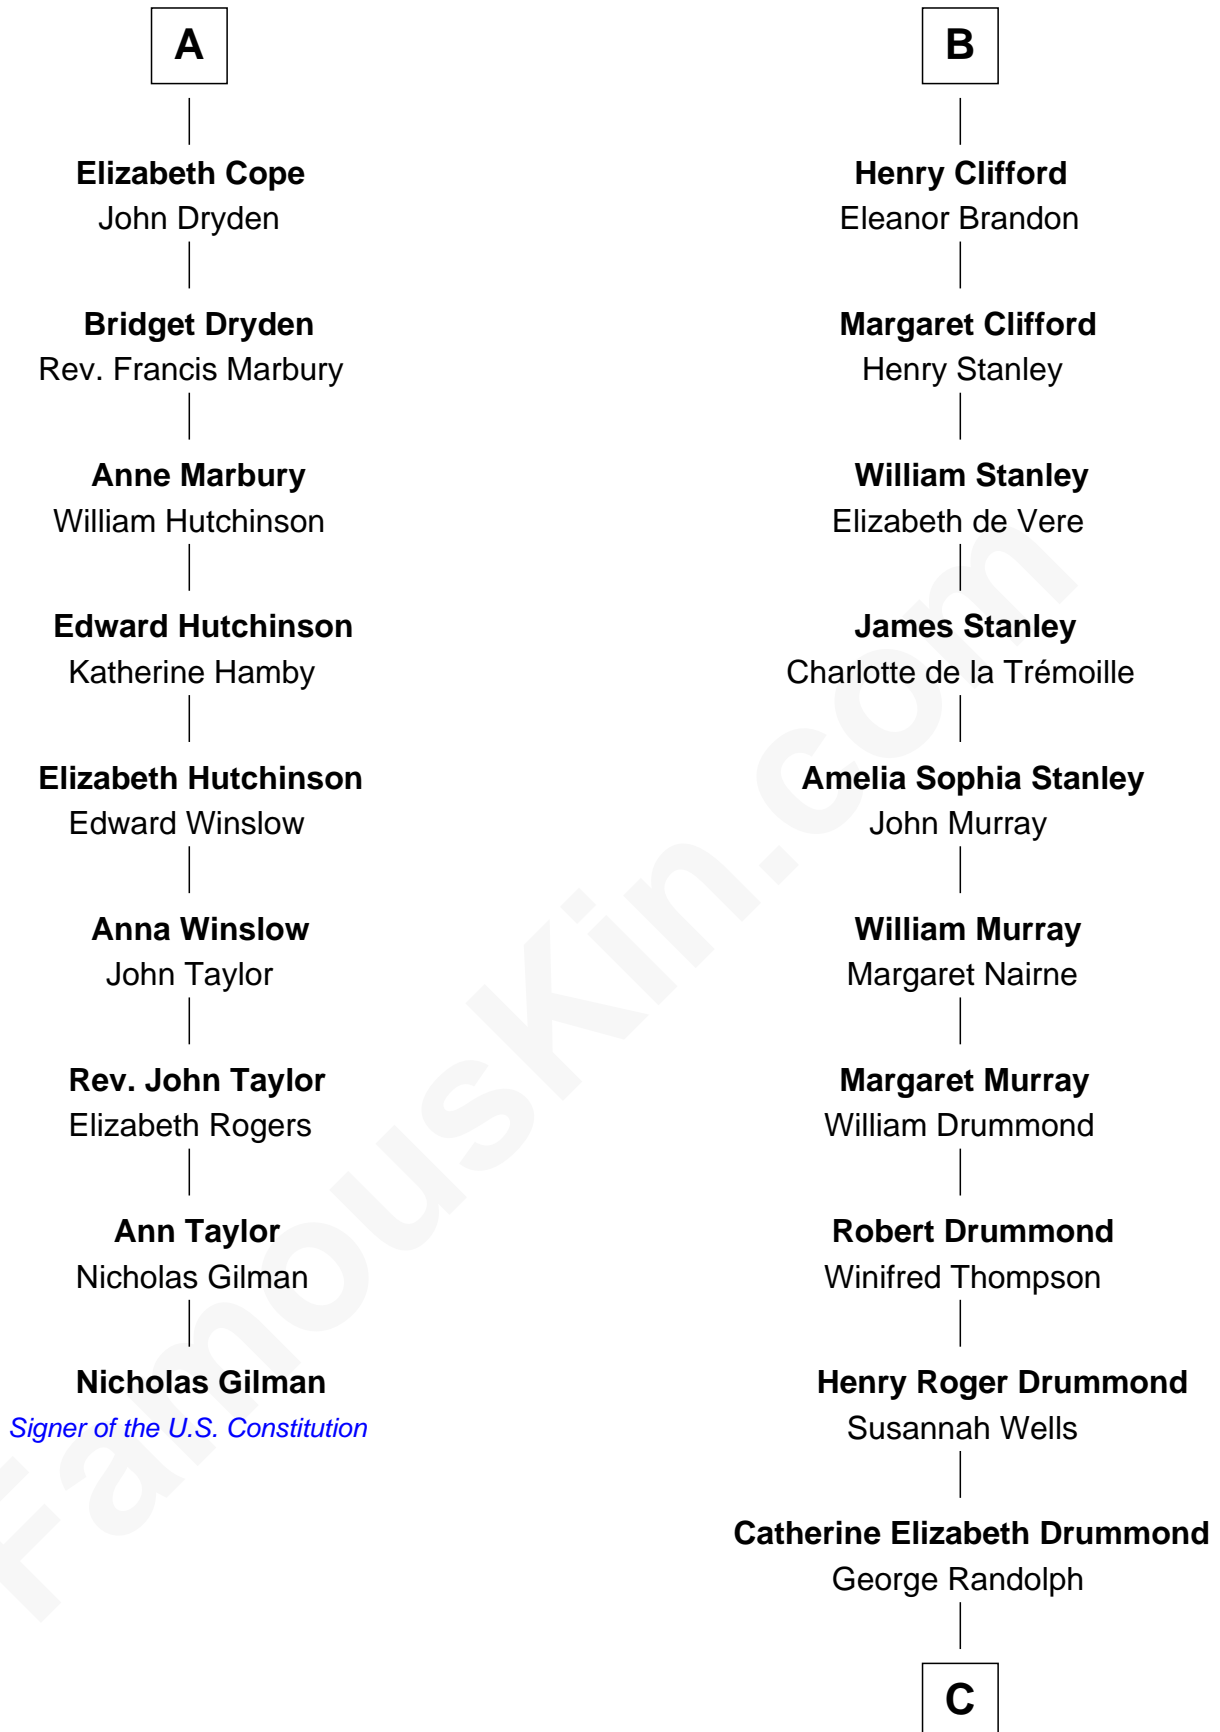

## Relationship Chart of

### Nicholas Gilman

*Signer of the U.S. Constitution*

15th cousin 6 times removed of

**Hugh Grant**  
*Movie Actor*

**C**

—  
**Cyril Randolph**

Frances Selina Hervey

—  
**Felton George Randolph**