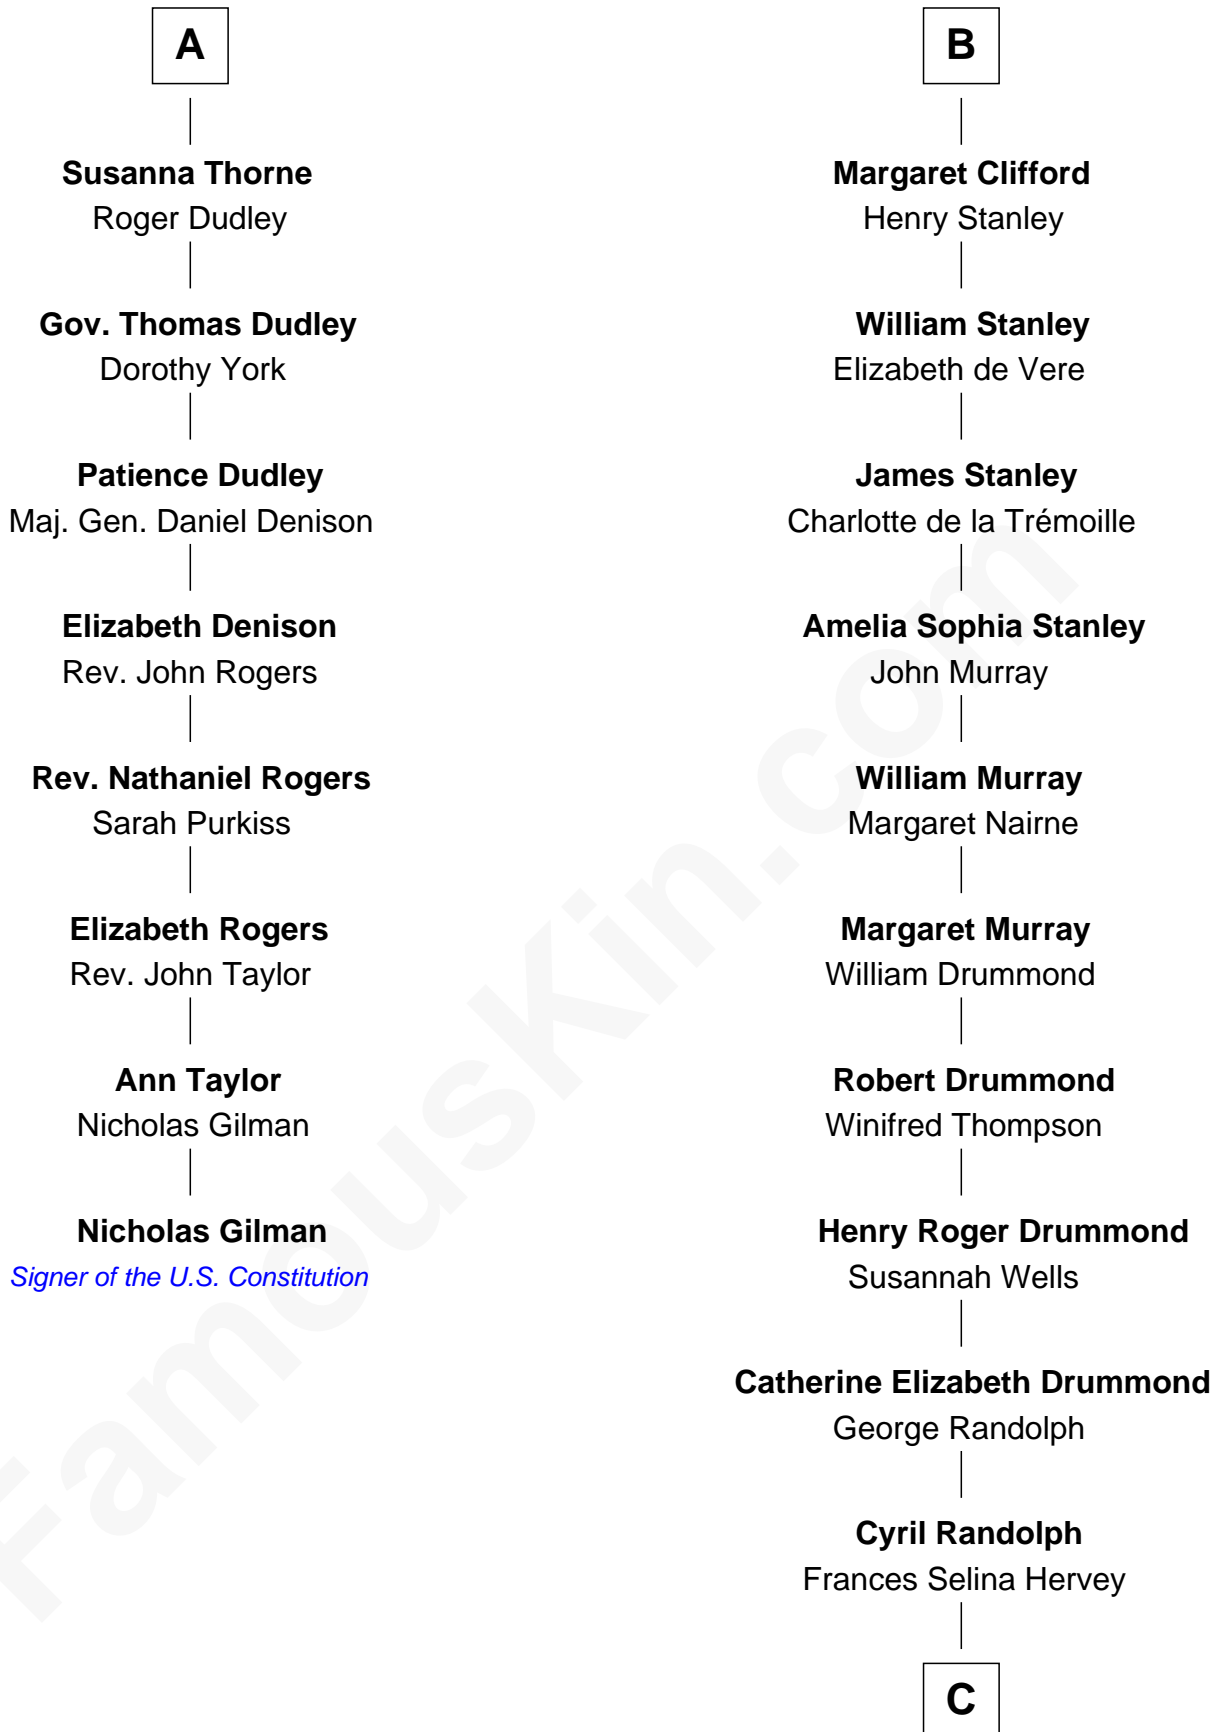

FamousKin.com

Relationship Chart of

Nicholas Gilman

Signer of the U.S. Constitution

14th cousin 6 times removed of

Hugh Grant
Movie Actor

Sir John Grey
Avice Marmion

C