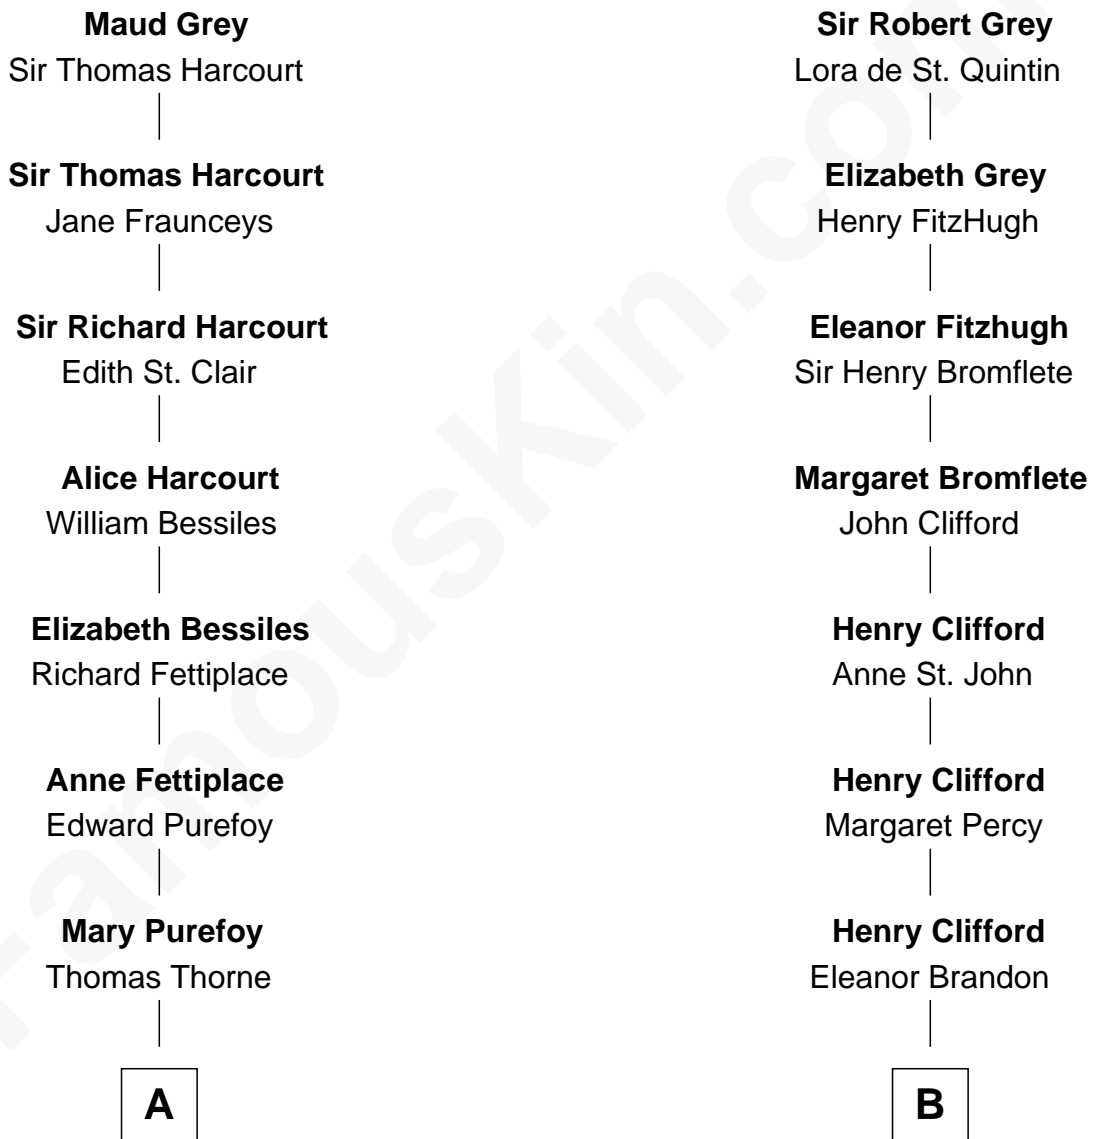

FamousKin.com

Relationship Chart of

Nicholas Gilman

Signer of the U.S. Constitution

14th cousin 6 times removed of

Hugh Grant
Movie Actor

Sir John Grey
Avice Marmion

C