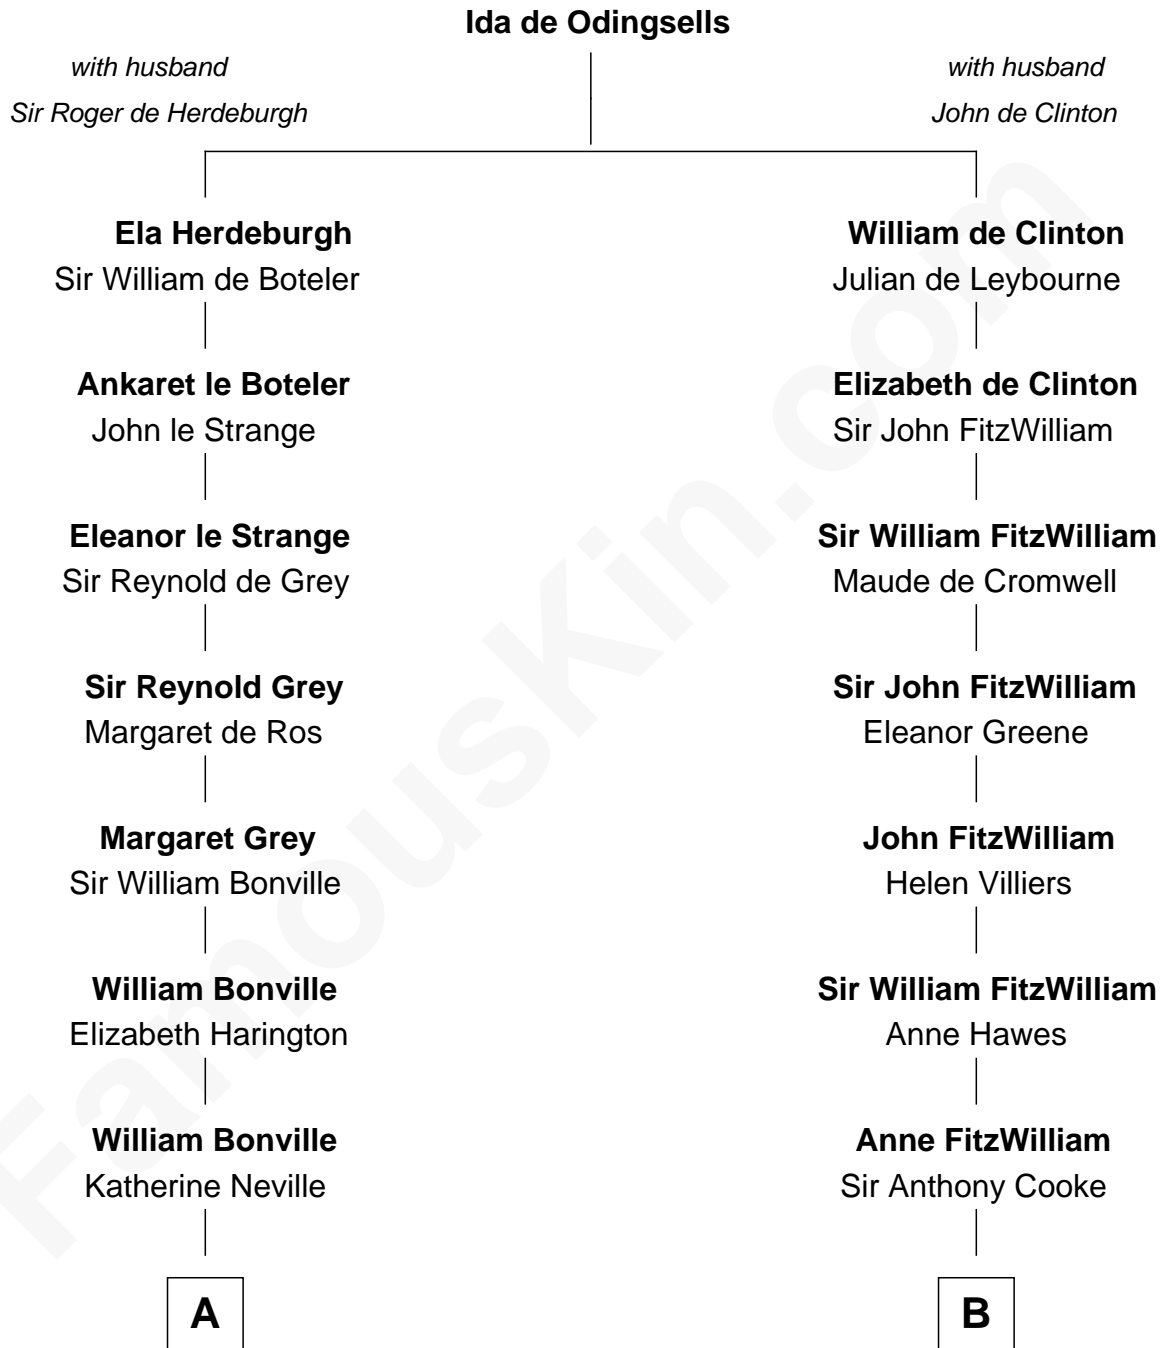

FamousKin.com

Relationship Chart of

Nicholas Gilman

Signer of the U.S. Constitution

17th cousin 4 times removed of

Hugh Grant
Movie Actor

C

—
Cyril Randolph

Frances Selina Hervey

—
Felton George Randolph

Emily Margaret Nepean

—
Margaret Isobel Randolph

John Cassilis MacLean

—
Fynvola Susan MacLean

James Murray Grant

—
Hugh Grant