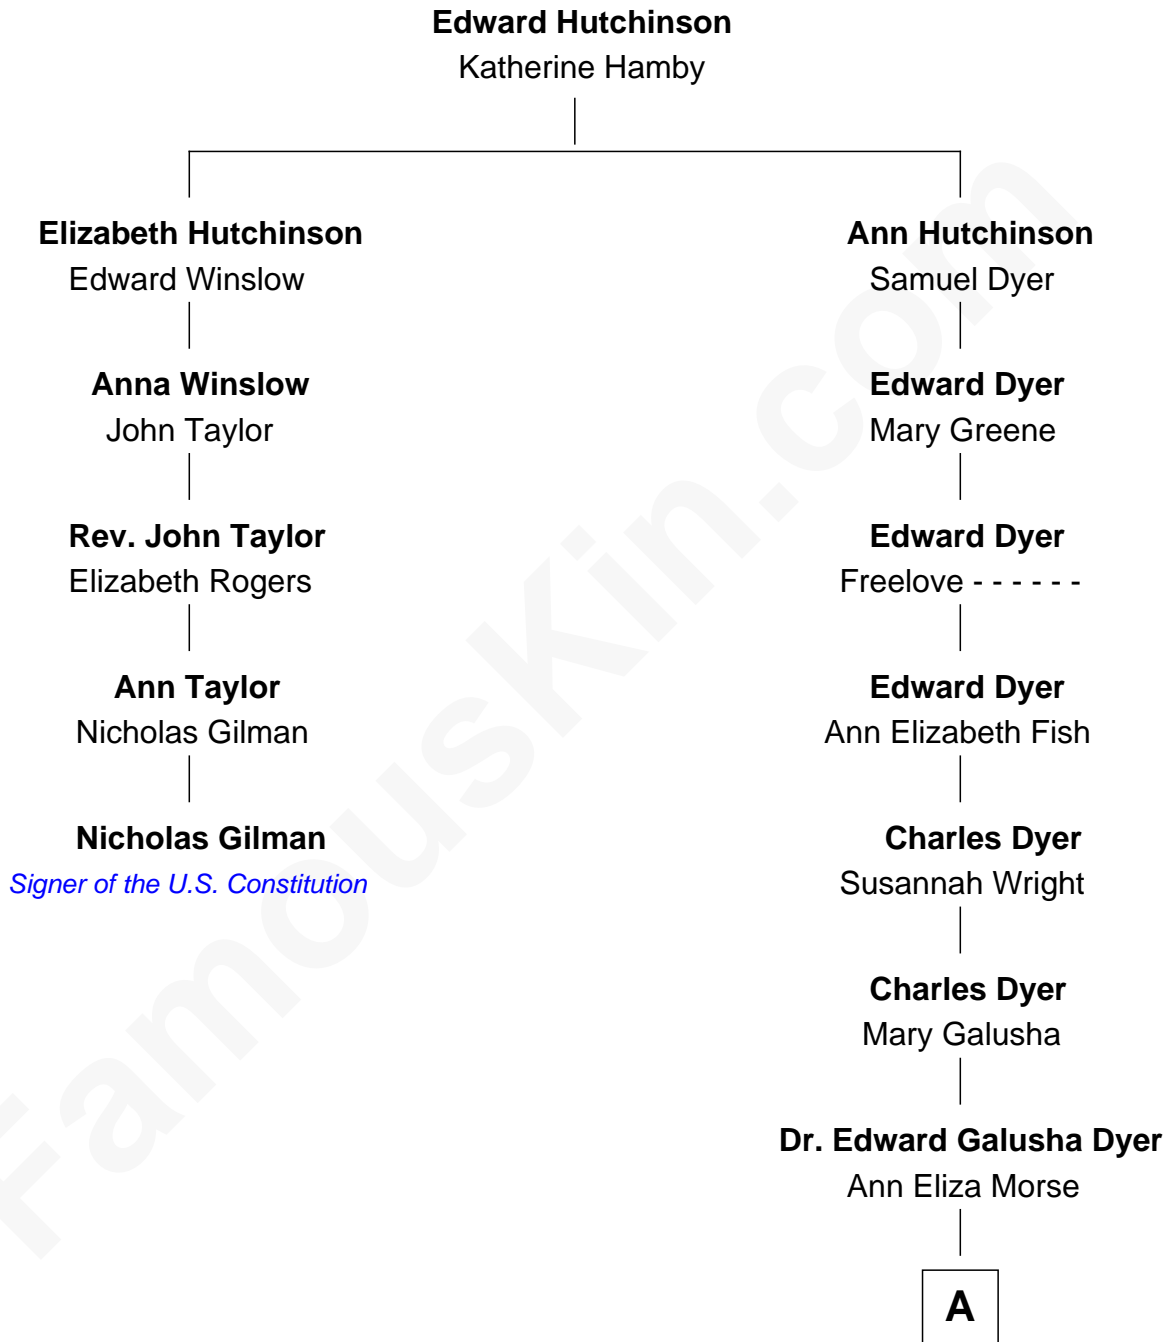

## Relationship Chart of

### Nicholas Gilman

*Signer of the U.S. Constitution*

4th cousin 7 times removed of

**Andrew Shue**

*TV Actor*

**A**

**Emily Almira Dyer**  
Alexander Hunter Gunn

**Alexander Hunter Gunn**  
Harriet Grace Brewster Willcox