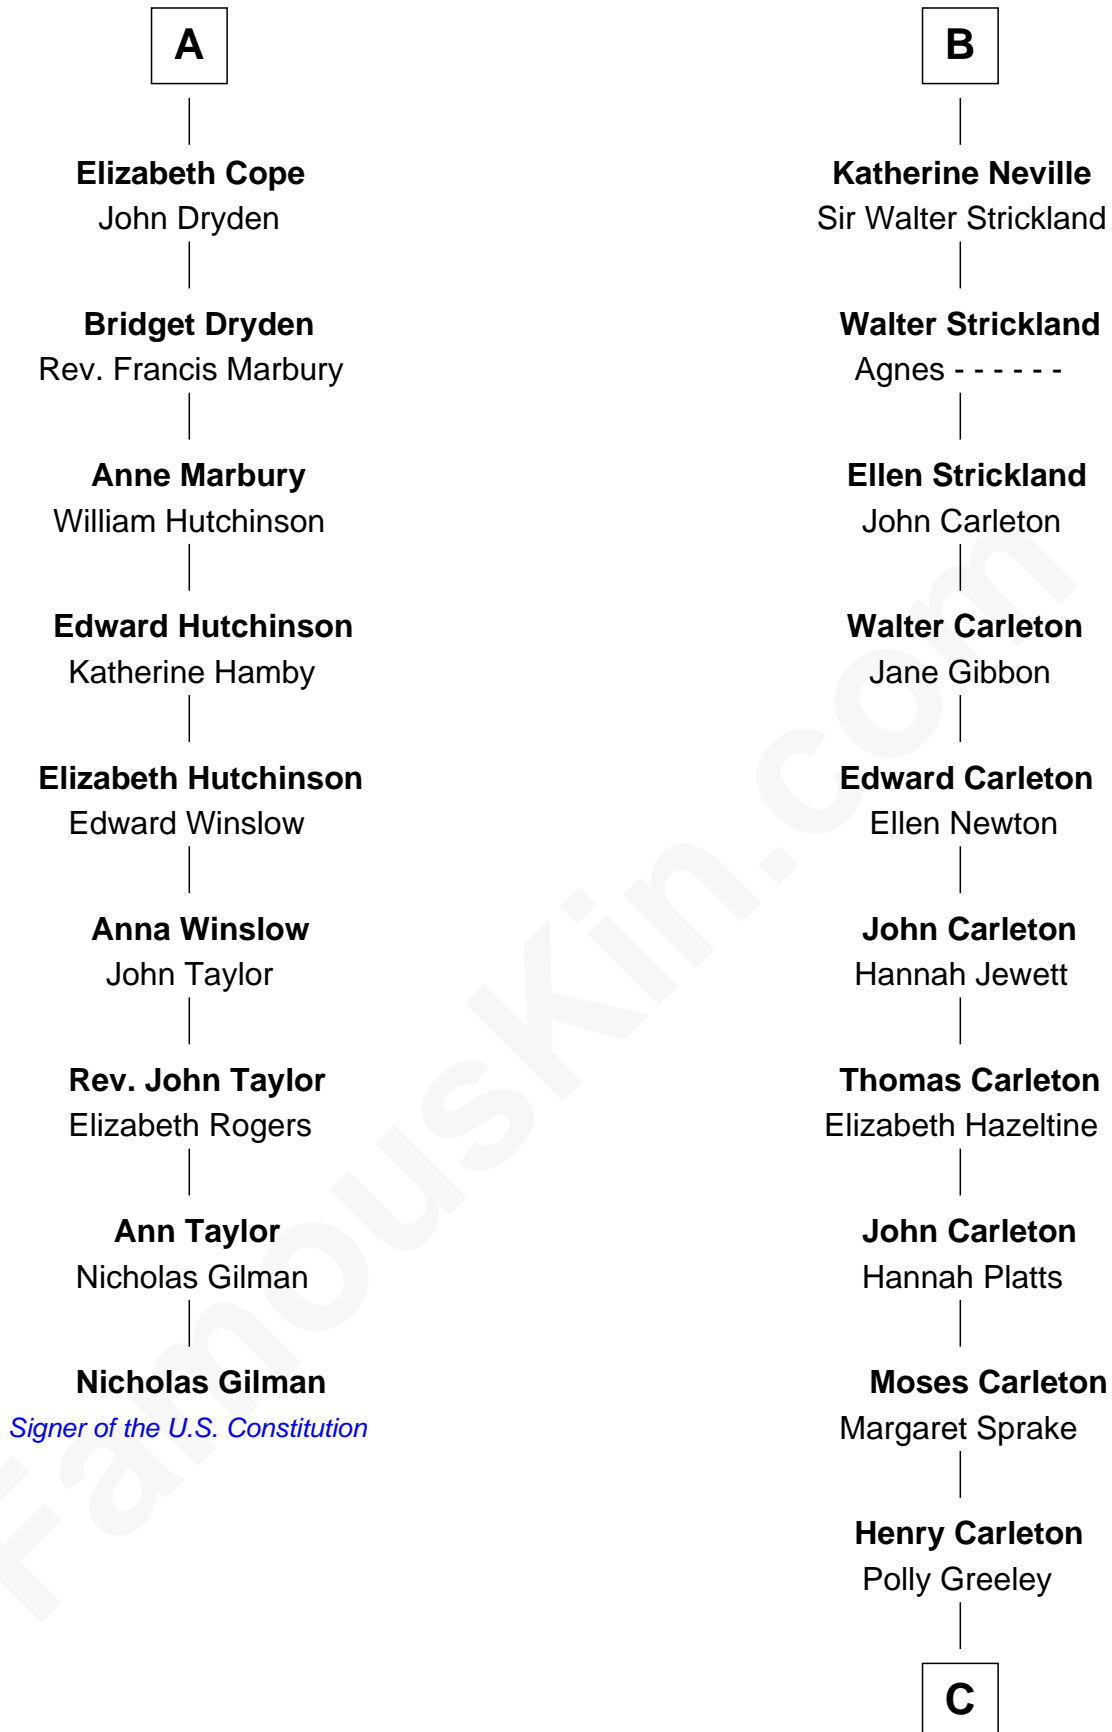

## Relationship Chart of Nicholas Gilman

*Signer of the U.S. Constitution*

15th cousin 3 times removed of

**Charles A. Pillsbury**

*Co-Founder of C.A. Pillsbury Co.*

C

|  
**Margaret Sprague Carleton**

George Alfred Pillsbury