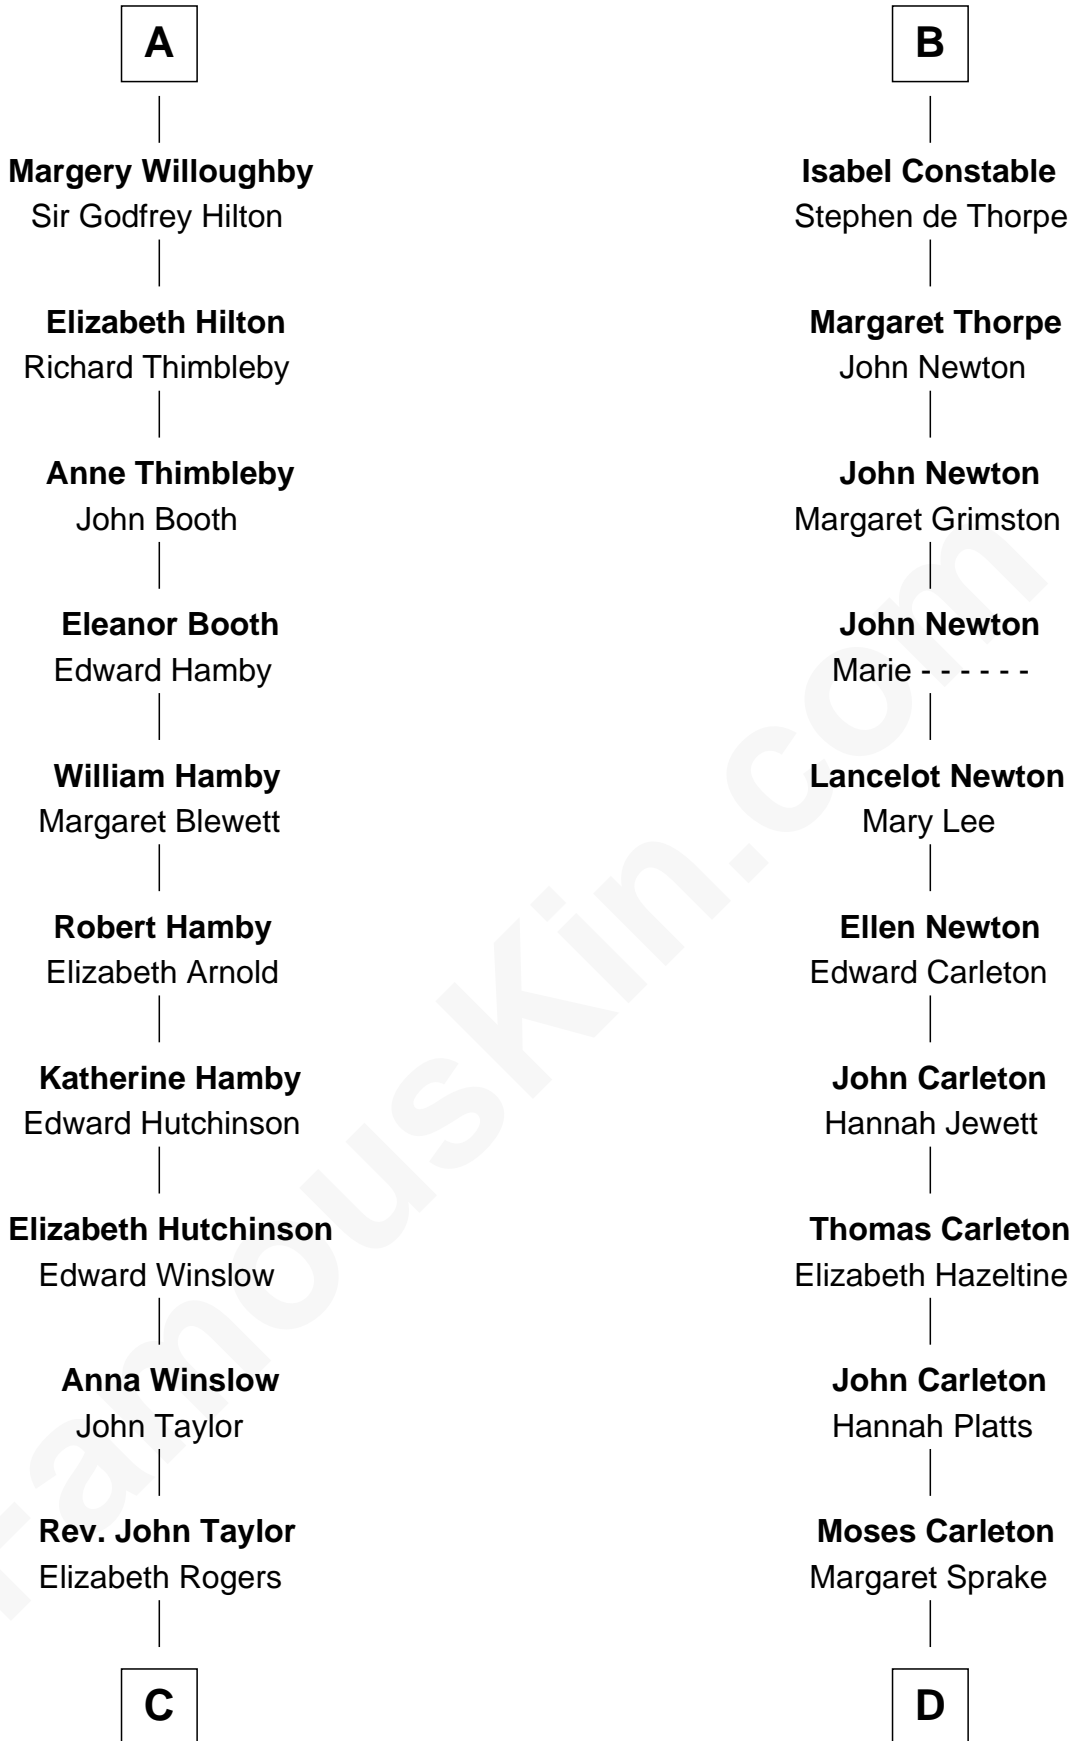

## Relationship Chart of

### Nicholas Gilman

*Signer of the U.S. Constitution*

18th cousin 1 time removed of

### Charles A. Pillsbury

*Co-Founder of C.A. Pillsbury Co.*

**C**

**Ann Taylor**  
Nicholas Gilman

**Nicholas Gilman**  
*Signer of the U.S. Constitution*

**D**

**Henry Carleton**  
Polly Greeley

**Margaret Sprague Carleton**  
George Alfred Pillsbury