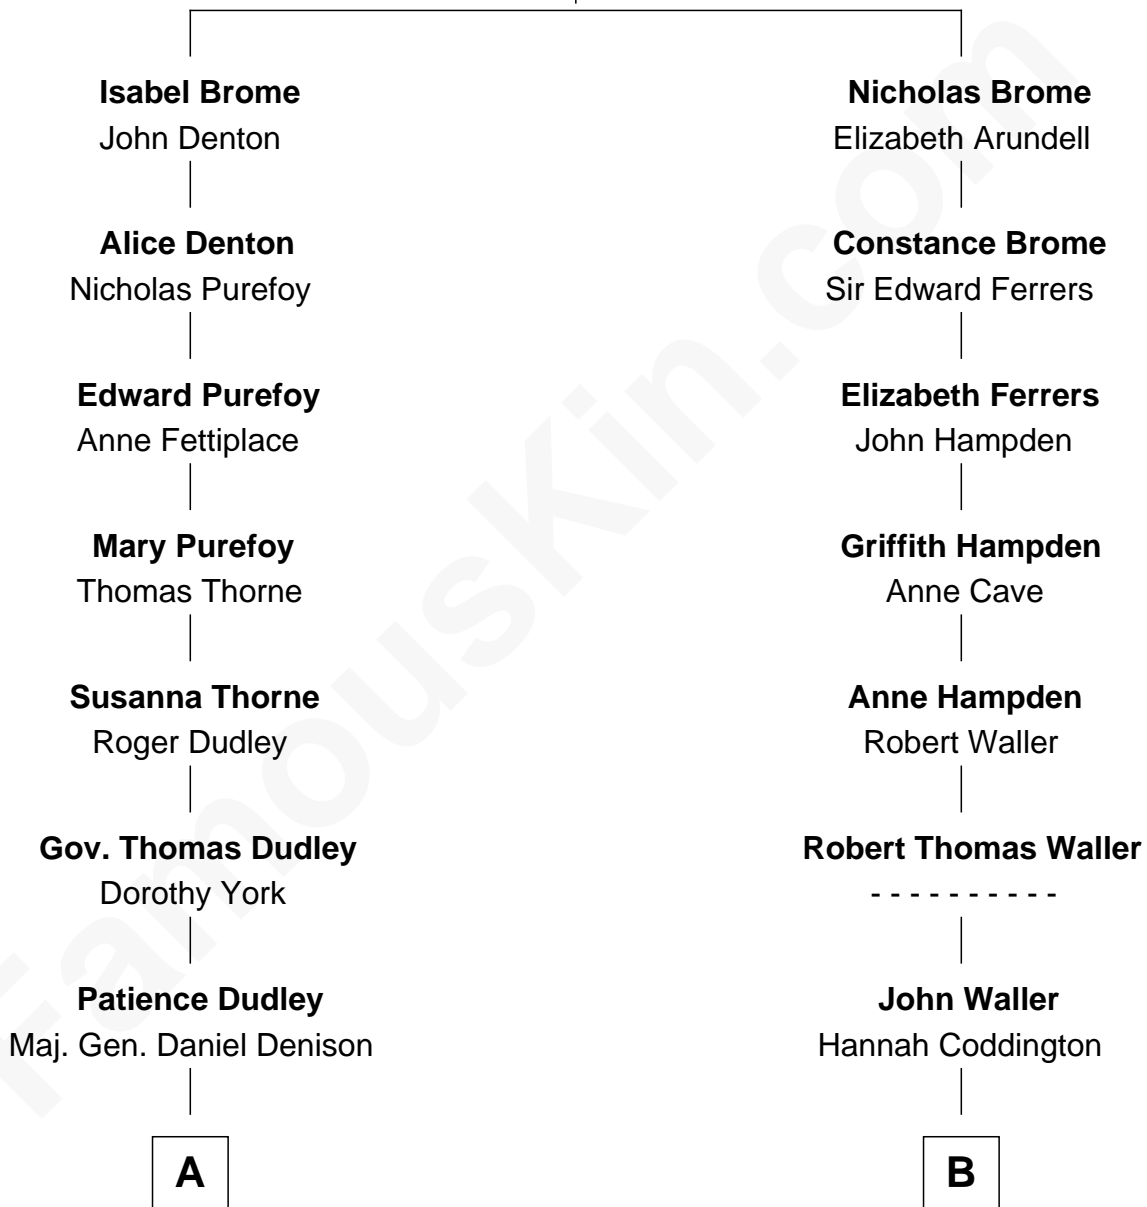

## Relationship Chart of

### Nicholas Gilman

*Signer of the U.S. Constitution*

11th cousin 4 times removed of

### John McCain

*U.S. Senator from Arizona*

**John Brome**  
Beatrice Shirley

**A**

**Elizabeth Denison**

Rev. John Rogers

**Rev. Nathaniel Rogers**

Sarah Purkiss