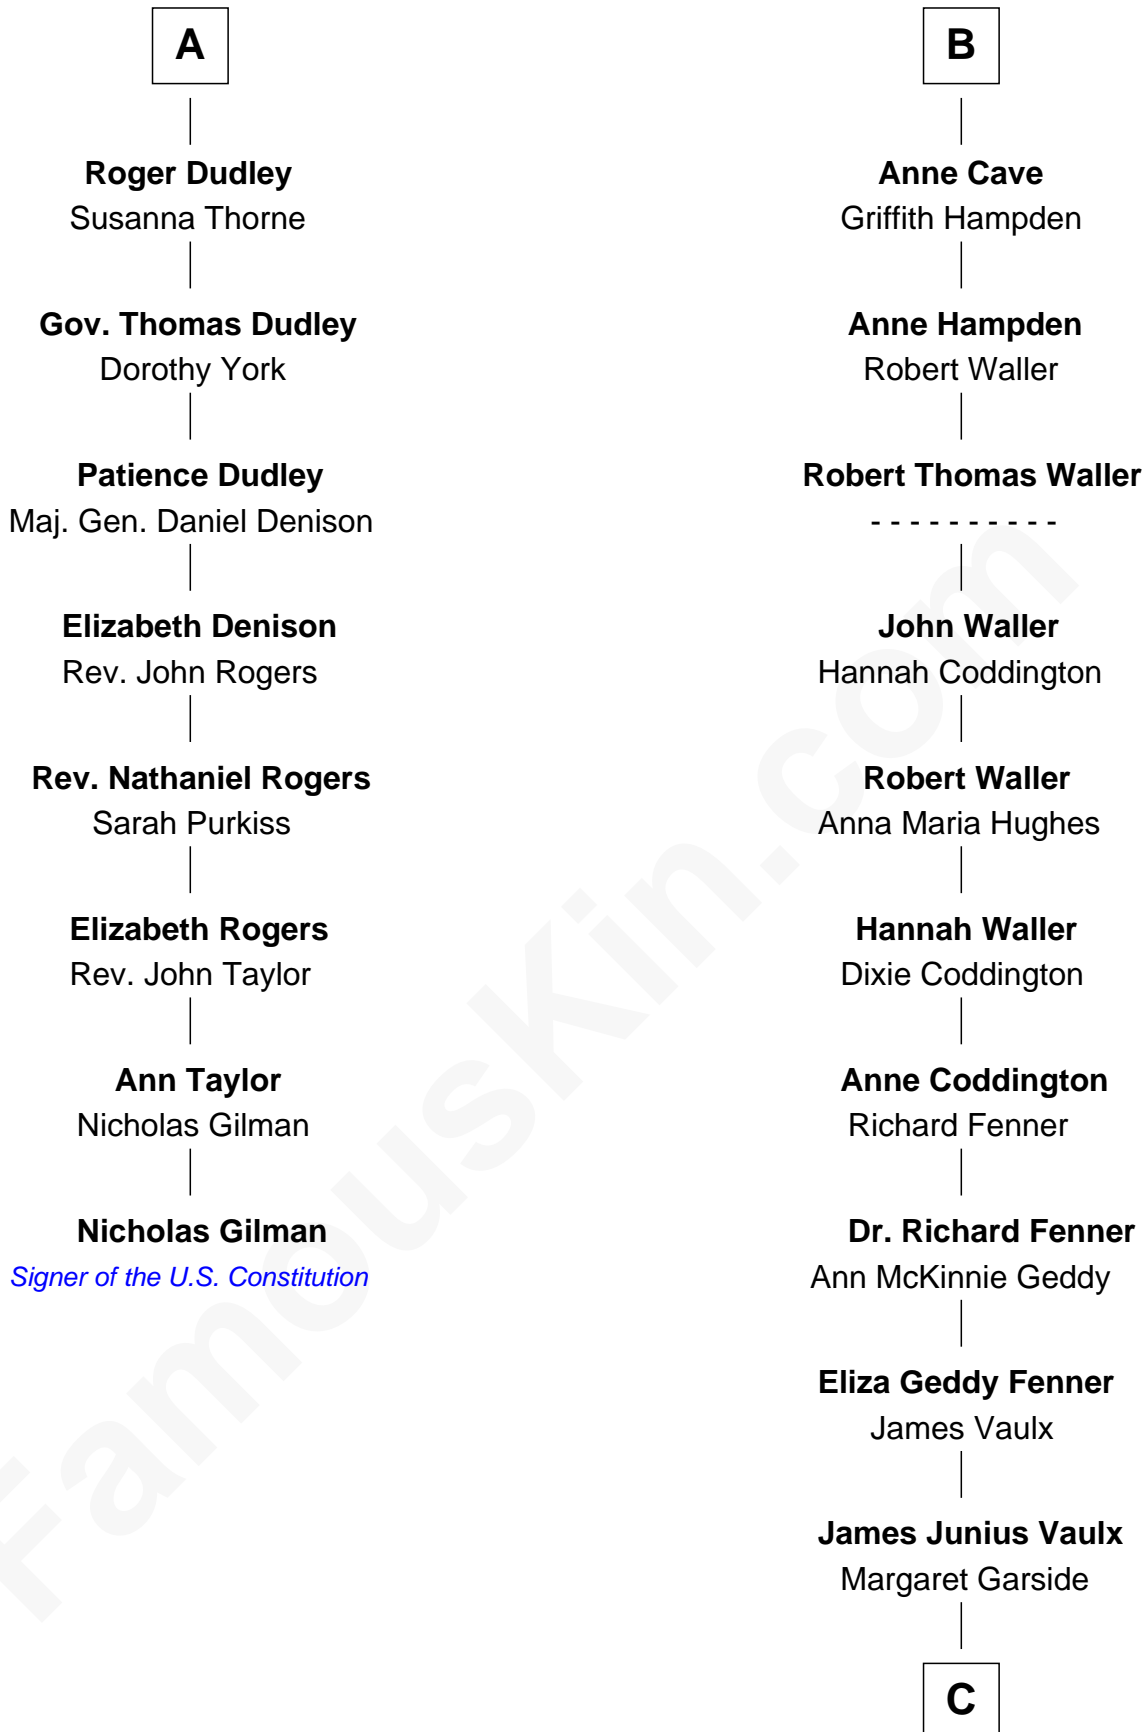

# FamousKin.com Relationship Chart of

**Nicholas Gilman**

*Signer of the U.S. Constitution*

14th cousin 5 times removed of

**John McCain**

*U.S. Senator from Arizona*

**Sir Reynold de Grey**

Eleanor le Strange

**Sir Reynold Grey**

Margaret de Ros

**Margaret Grey**

Sir William Bonville

**William Bonville**

Elizabeth Harington

**William Bonville**

Katherine Neville

**Elizabeth Boteler**

Thomas Lovett

**Thomas Lovett**

Anne Danvers

**Elizabeth Lovett**

Anthony Cave

**B**

**C**

**Katherine Davey Vault**  
Adm. John Sidney McCain

**Adm. John Sidney McCain**  
Roberta Wright

**John McCain**  
*U.S. Senator from Arizona*

FamousKin.com