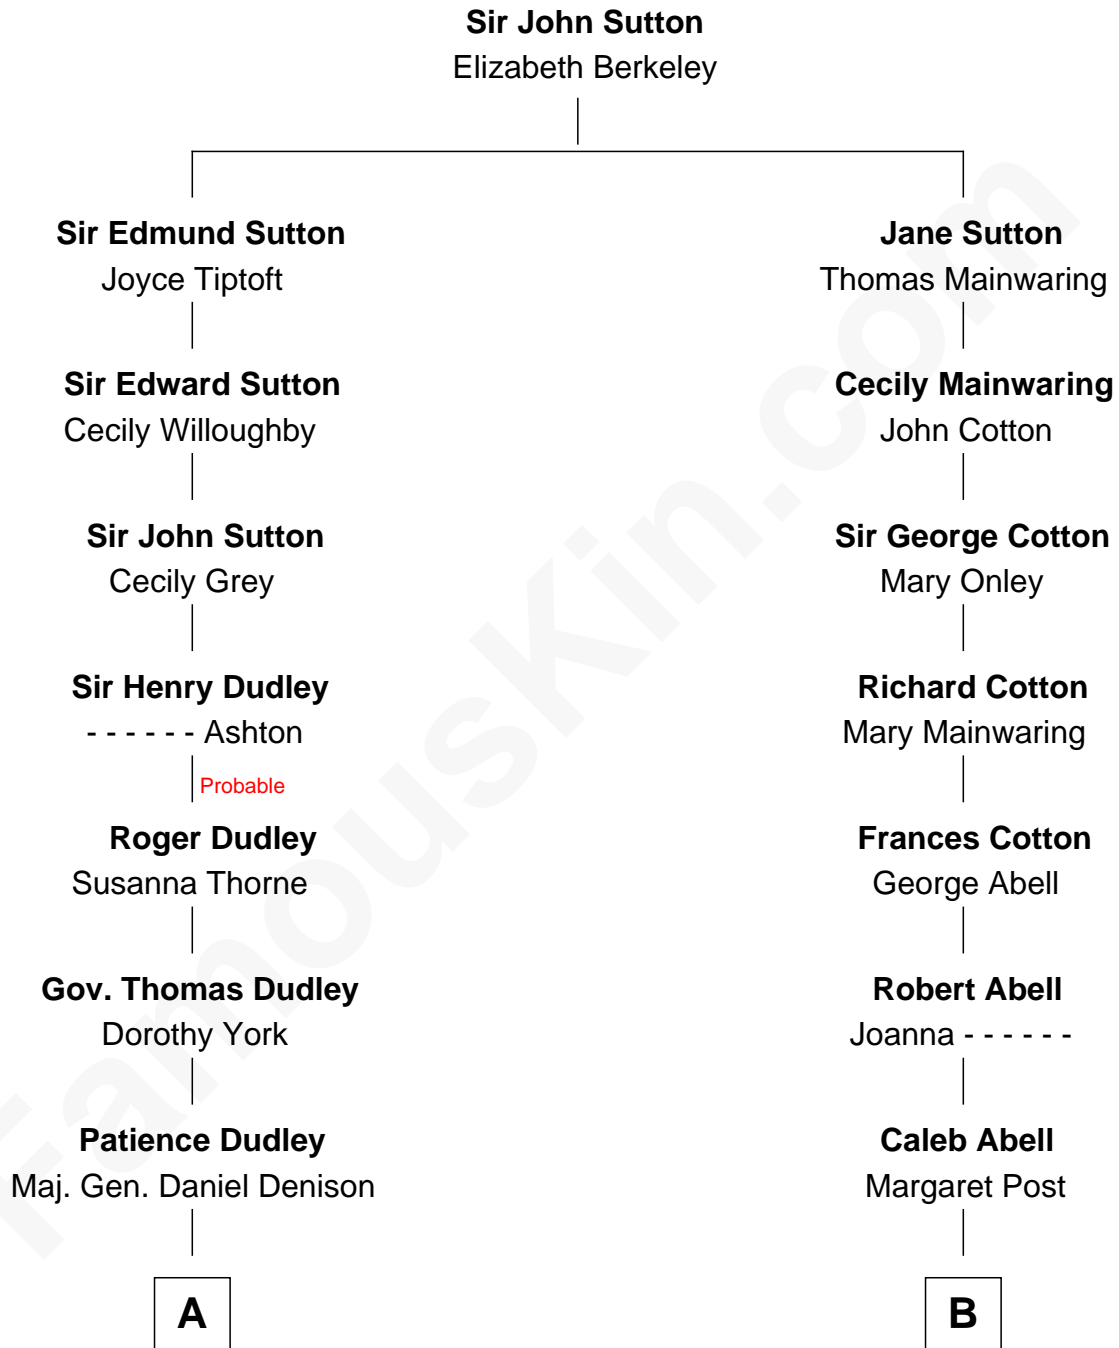

FamousKin.com

Relationship Chart of

Nicholas Gilman

Signer of the U.S. Constitution

11th cousin 4 times removed of

Illeana Douglas

TV and Movie Actress

A

Elizabeth Denison

Rev. John Rogers

Rev. Nathaniel Rogers

Sarah Purkiss

Elizabeth Rogers

Rev. John Taylor

Ann Taylor

Nicholas Gilman

Lucy Way

Erskine Douglas

Sophia Garrett

Emma Jane Douglas

Col. George Taliaferro Shackelford

Lena Priscilla Shackelford

Edouard Gregory Hesselberg

Melvyn Edouard Hesselberg