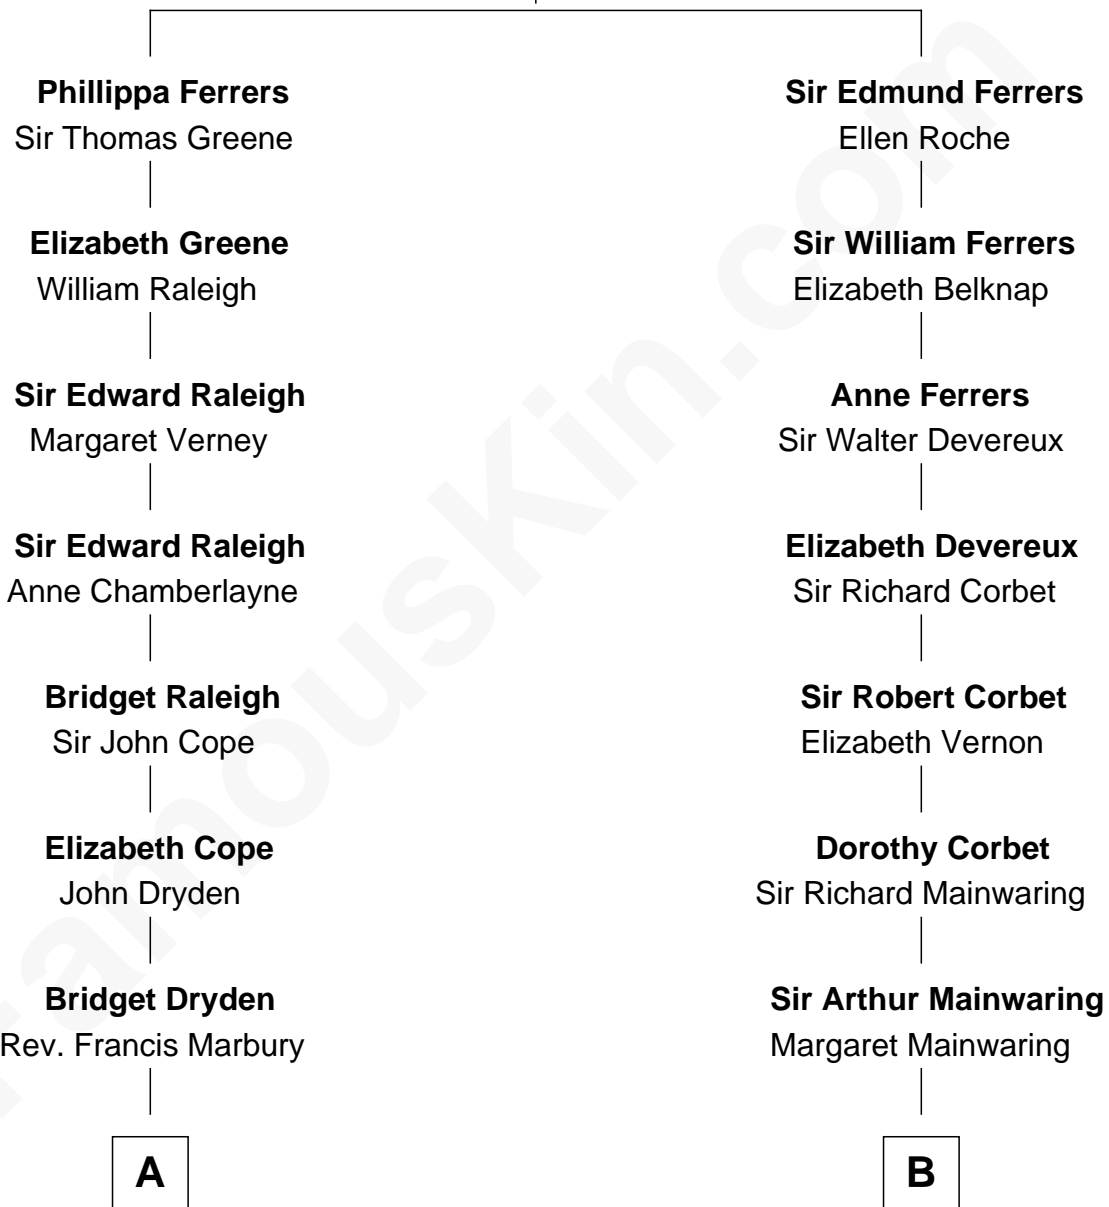

FamousKin.com

Relationship Chart of

Nicholas Gilman

Signer of the U.S. Constitution

13th cousin 6 times removed of

Illeana Douglas

TV and Movie Actress

Robert de Ferrers
Margaret Despencer

C

Melvyn Edouard Hesselberg

Rosalind Hightower

Gregory Hesselberg

Joan Georgescu

Illeana Douglas

TV and Movie Actress

FamousKin.com