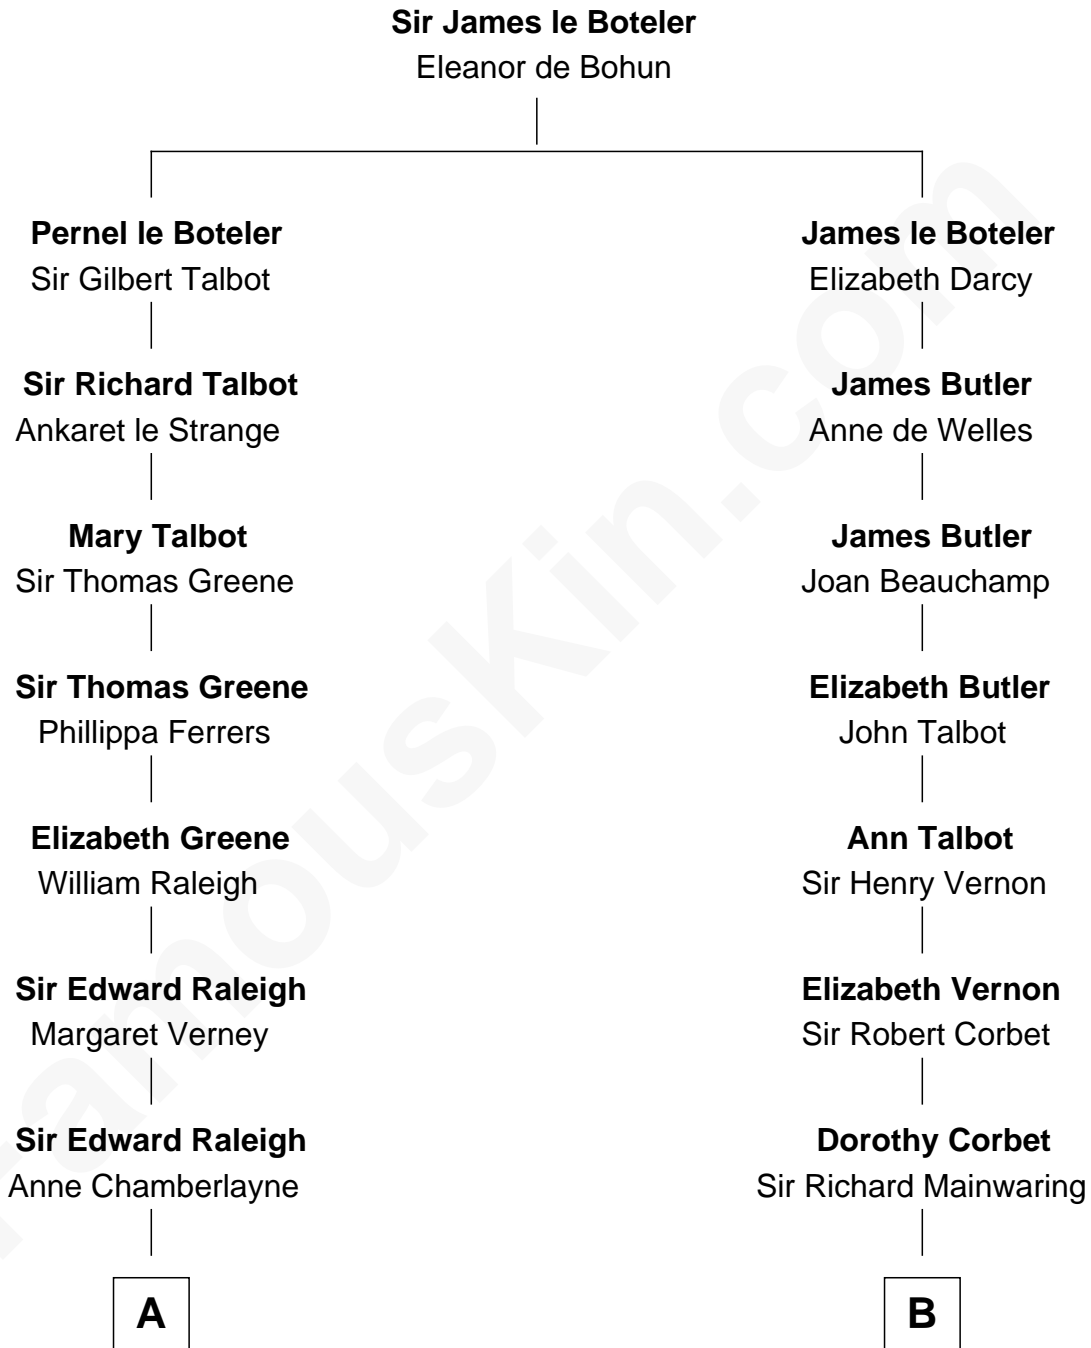

FamousKin.com Relationship Chart of

Nicholas Gilman

Signer of the U.S. Constitution

16th cousin 4 times removed of

Illeana Douglas

TV and Movie Actress

C

Lena Priscilla Shackelford
Edouard Gregory Hesselberg

Melvyn Edouard Hesselberg
Rosalind Hightower

Gregory Hesselberg
Joan Georgescu

Illeana Douglas
TV and Movie Actress