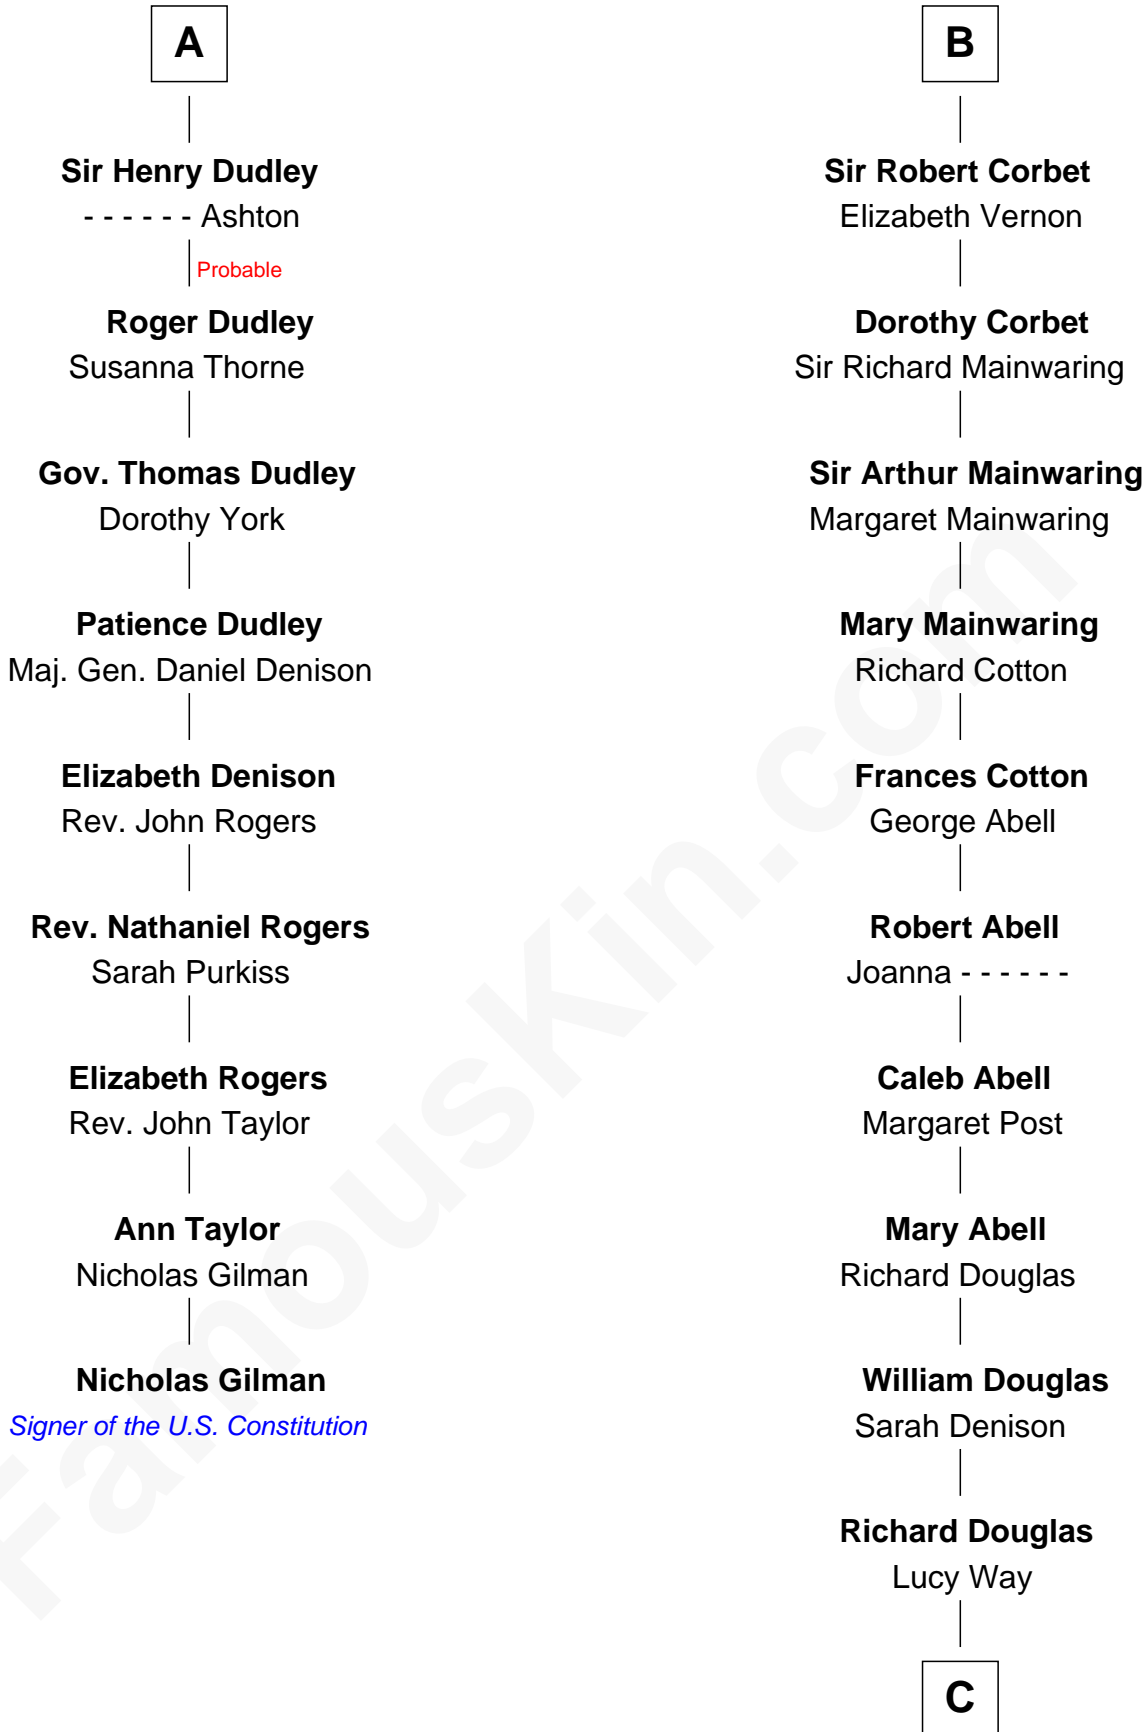

FamousKin.com Relationship Chart of

Nicholas Gilman

Signer of the U.S. Constitution

15th cousin 5 times removed of

Melvyn Douglas

Movie Actor

C

Erskine Douglas

Sophia Garrett

Emma Jane Douglas

Col. George Taliaferro Shackelford

Lena Priscilla Shackelford

Edouard Gregory Hesselberg

Melvyn Douglas

Movie Actor

FamousKin.com