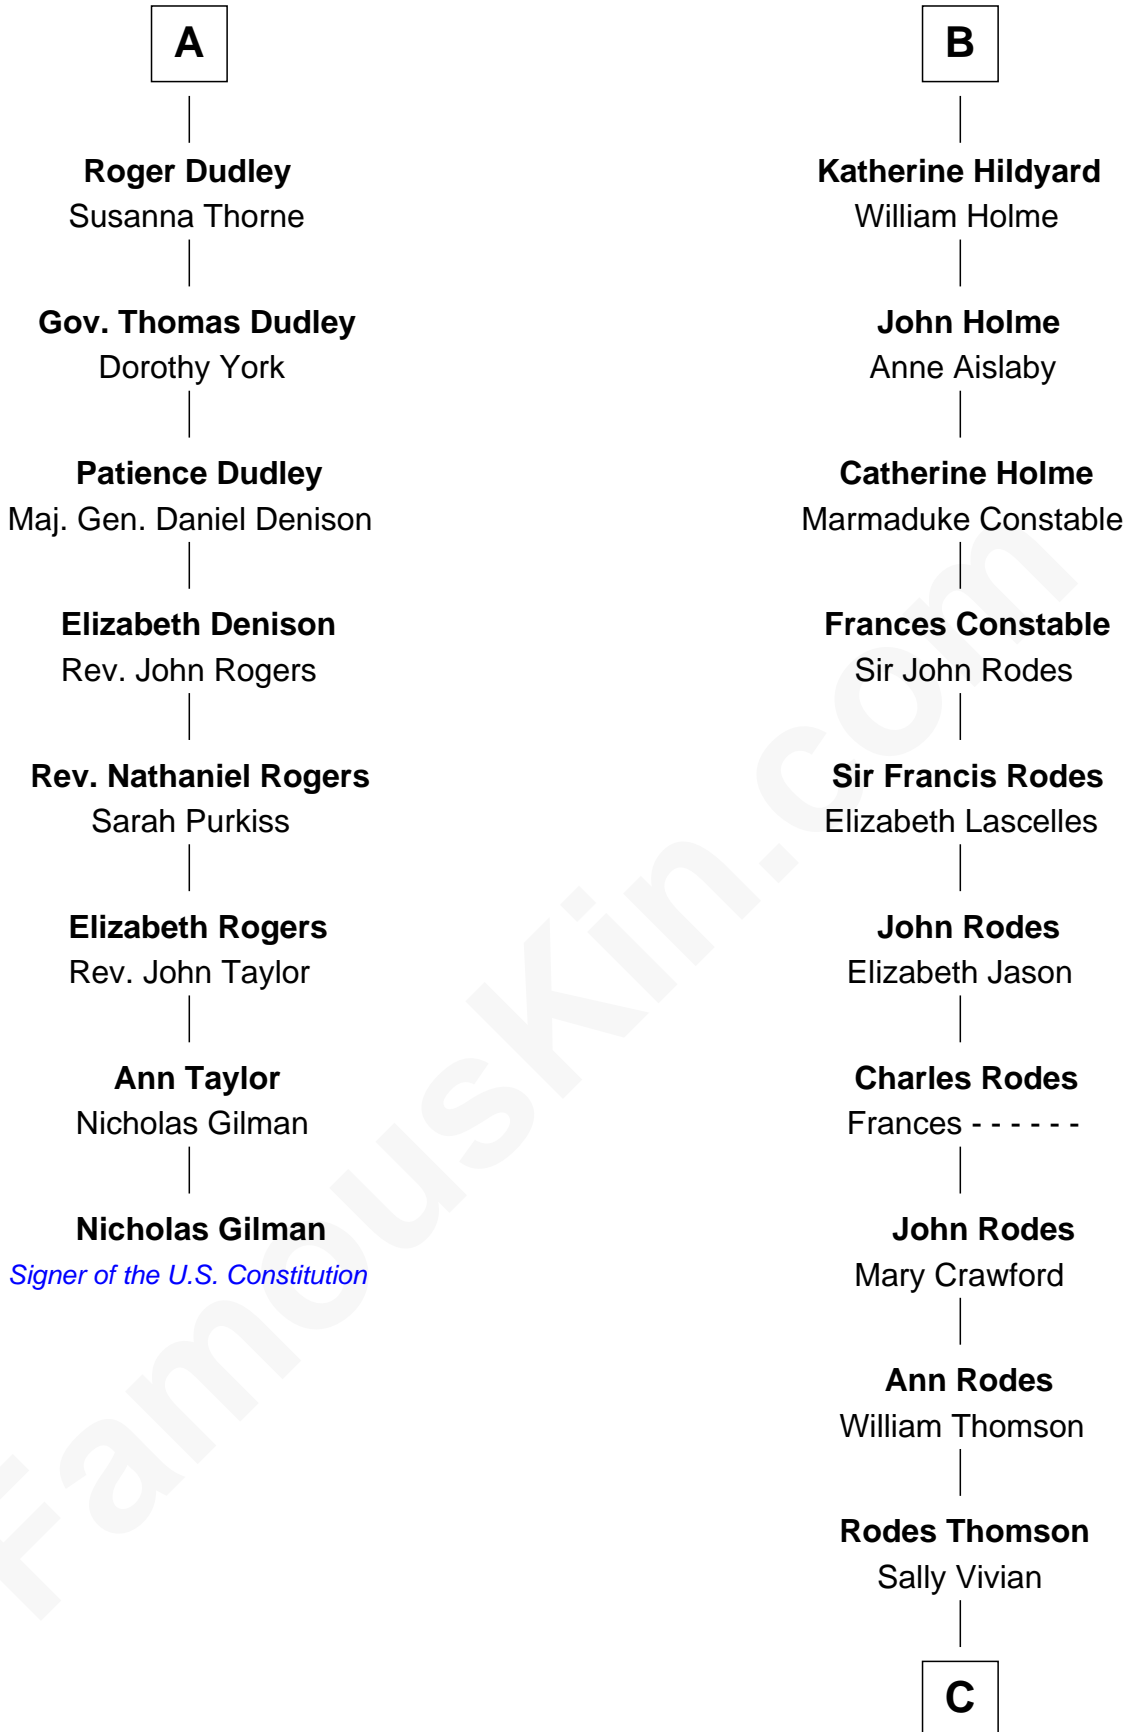

FamousKin.com Relationship Chart of

Nicholas Gilman

Signer of the U.S. Constitution

14th cousin 7 times removed of

Melvyn Douglas

Movie Actor

Edward III, King of England

Philippa of Hainault

C

Nancy Thomson

Thomas Johnson Garrett

Sophia Garrett

Erskine Douglas

Emma Jane Douglas

Col. George Taliaferro Shackelford

Lena Priscilla Shackelford