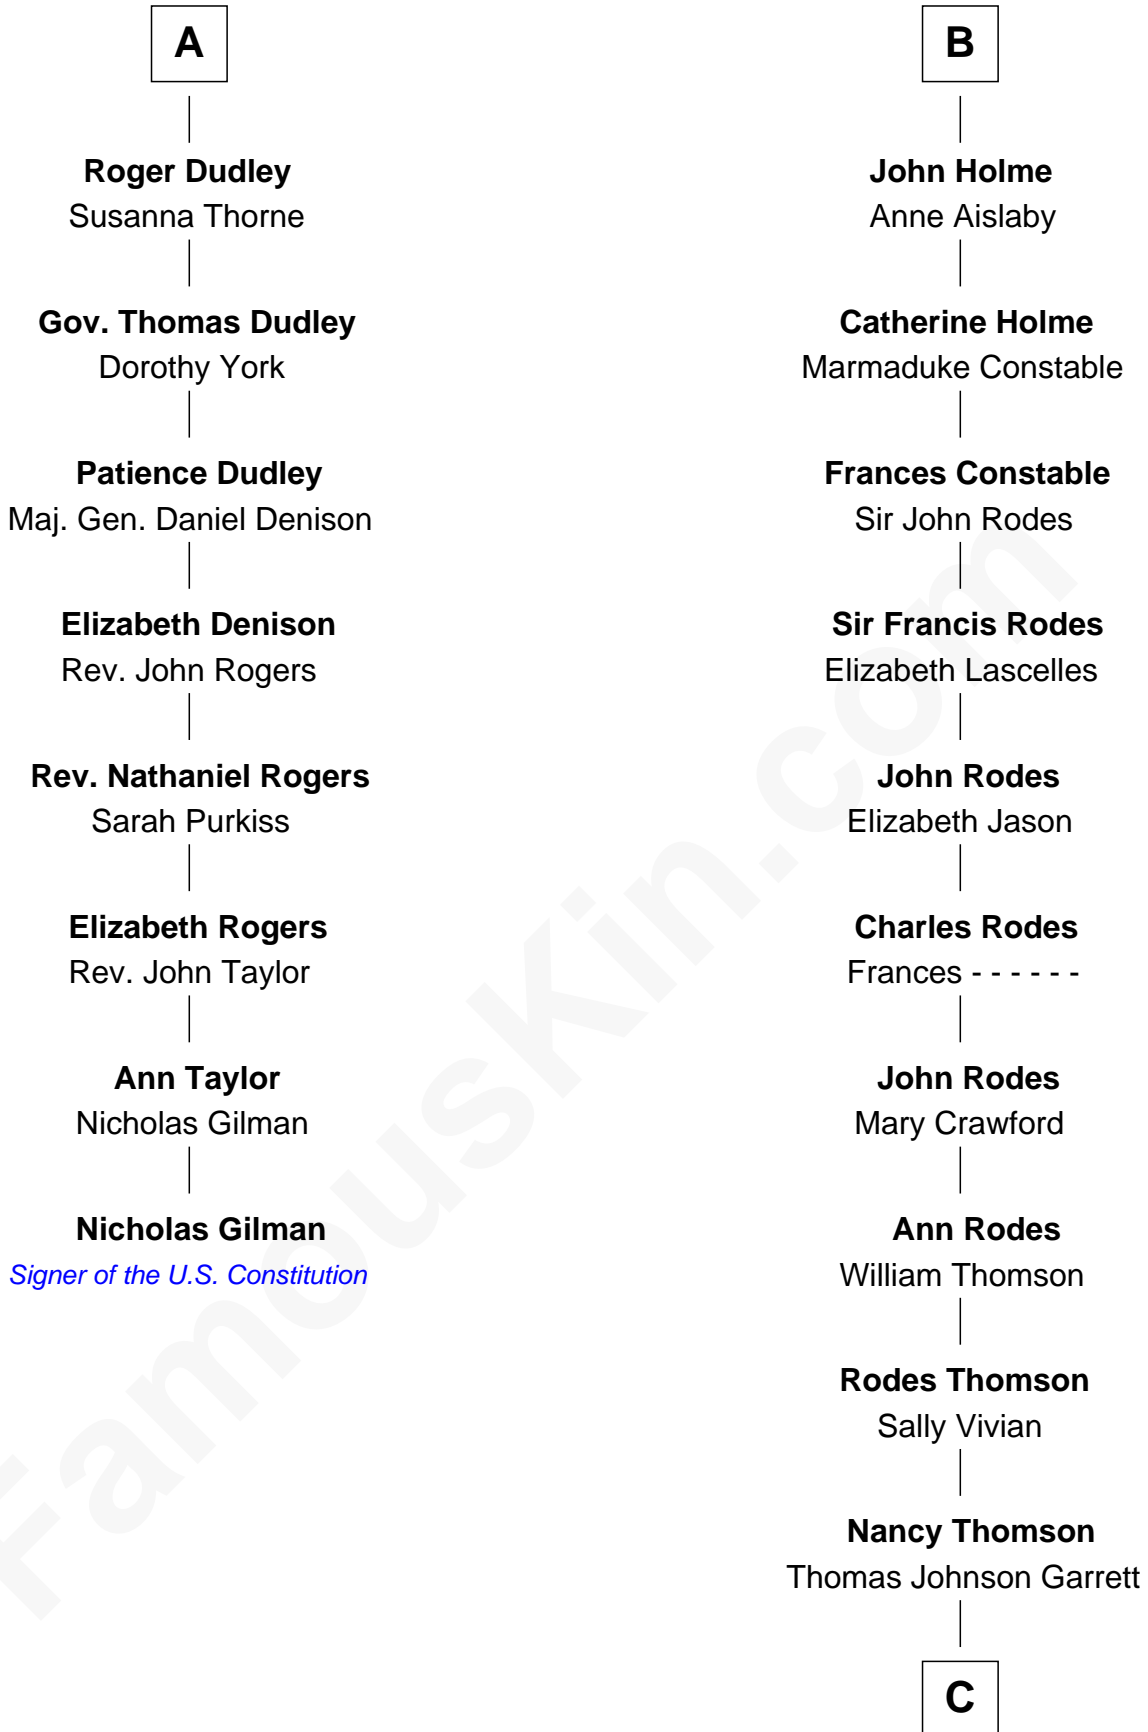

FamousKin.com Relationship Chart of

Nicholas Gilman

Signer of the U.S. Constitution

14th cousin 6 times removed of

Melvyn Douglas

Movie Actor

Sir Ralph de Neville

Alice de Audley

C

Sophia Garrett

Erskine Douglas

Emma Jane Douglas

Col. George Taliaferro Shackelford

Lena Priscilla Shackelford

Edouard Gregory Hesselberg

Melvyn Douglas