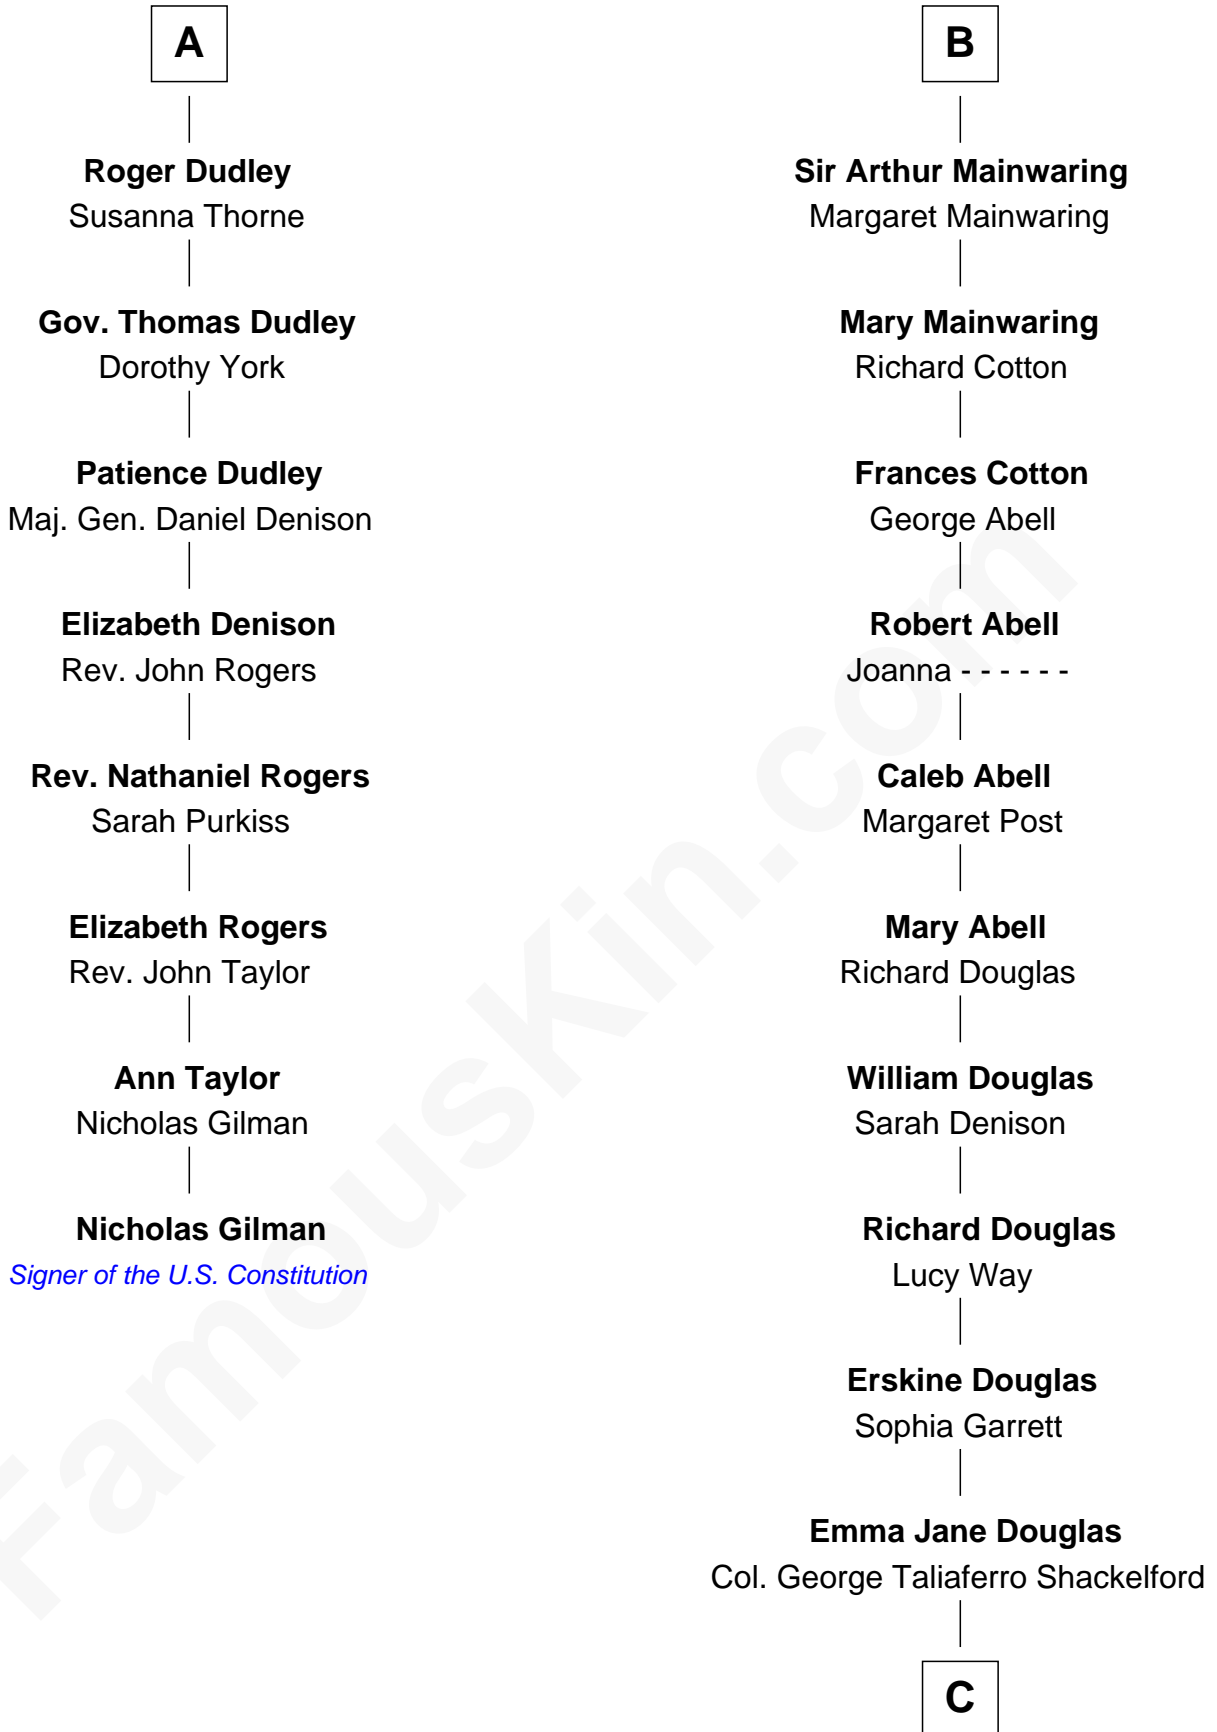

FamousKin.com Relationship Chart of

Nicholas Gilman

Signer of the U.S. Constitution

14th cousin 4 times removed of

Melvyn Douglas

Movie Actor

C

Lena Priscilla Shackelford
Edouard Gregory Hesselberg