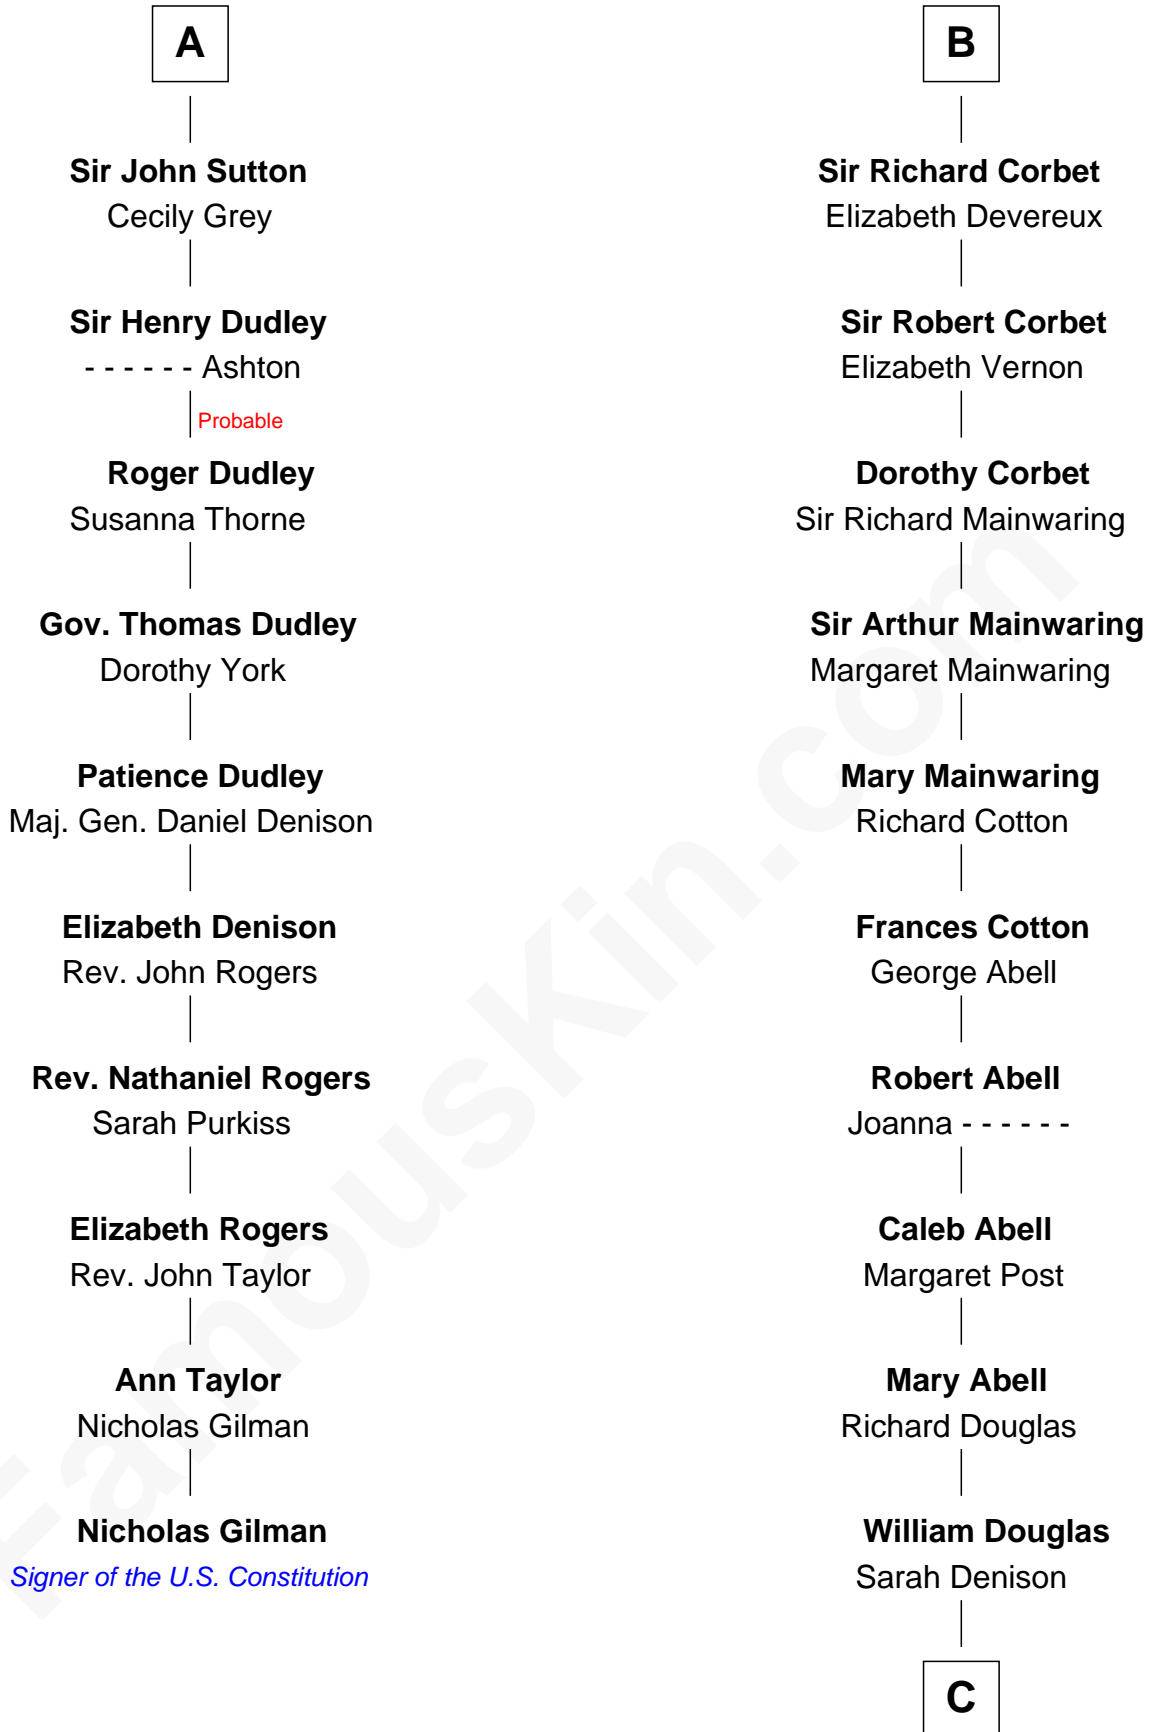

# FamousKin.com Relationship Chart of

**Nicholas Gilman**

*Signer of the U.S. Constitution*

16th cousin 5 times removed of

**Melvyn Douglas**

*Movie Actor*

**C**

**Richard Douglas**

Lucy Way

**Erskine Douglas**

Sophia Garrett

**Emma Jane Douglas**

Col. George Taliaferro Shackelford

**Lena Priscilla Shackelford**

Edouard Gregory Hesselberg

**Melvyn Douglas**