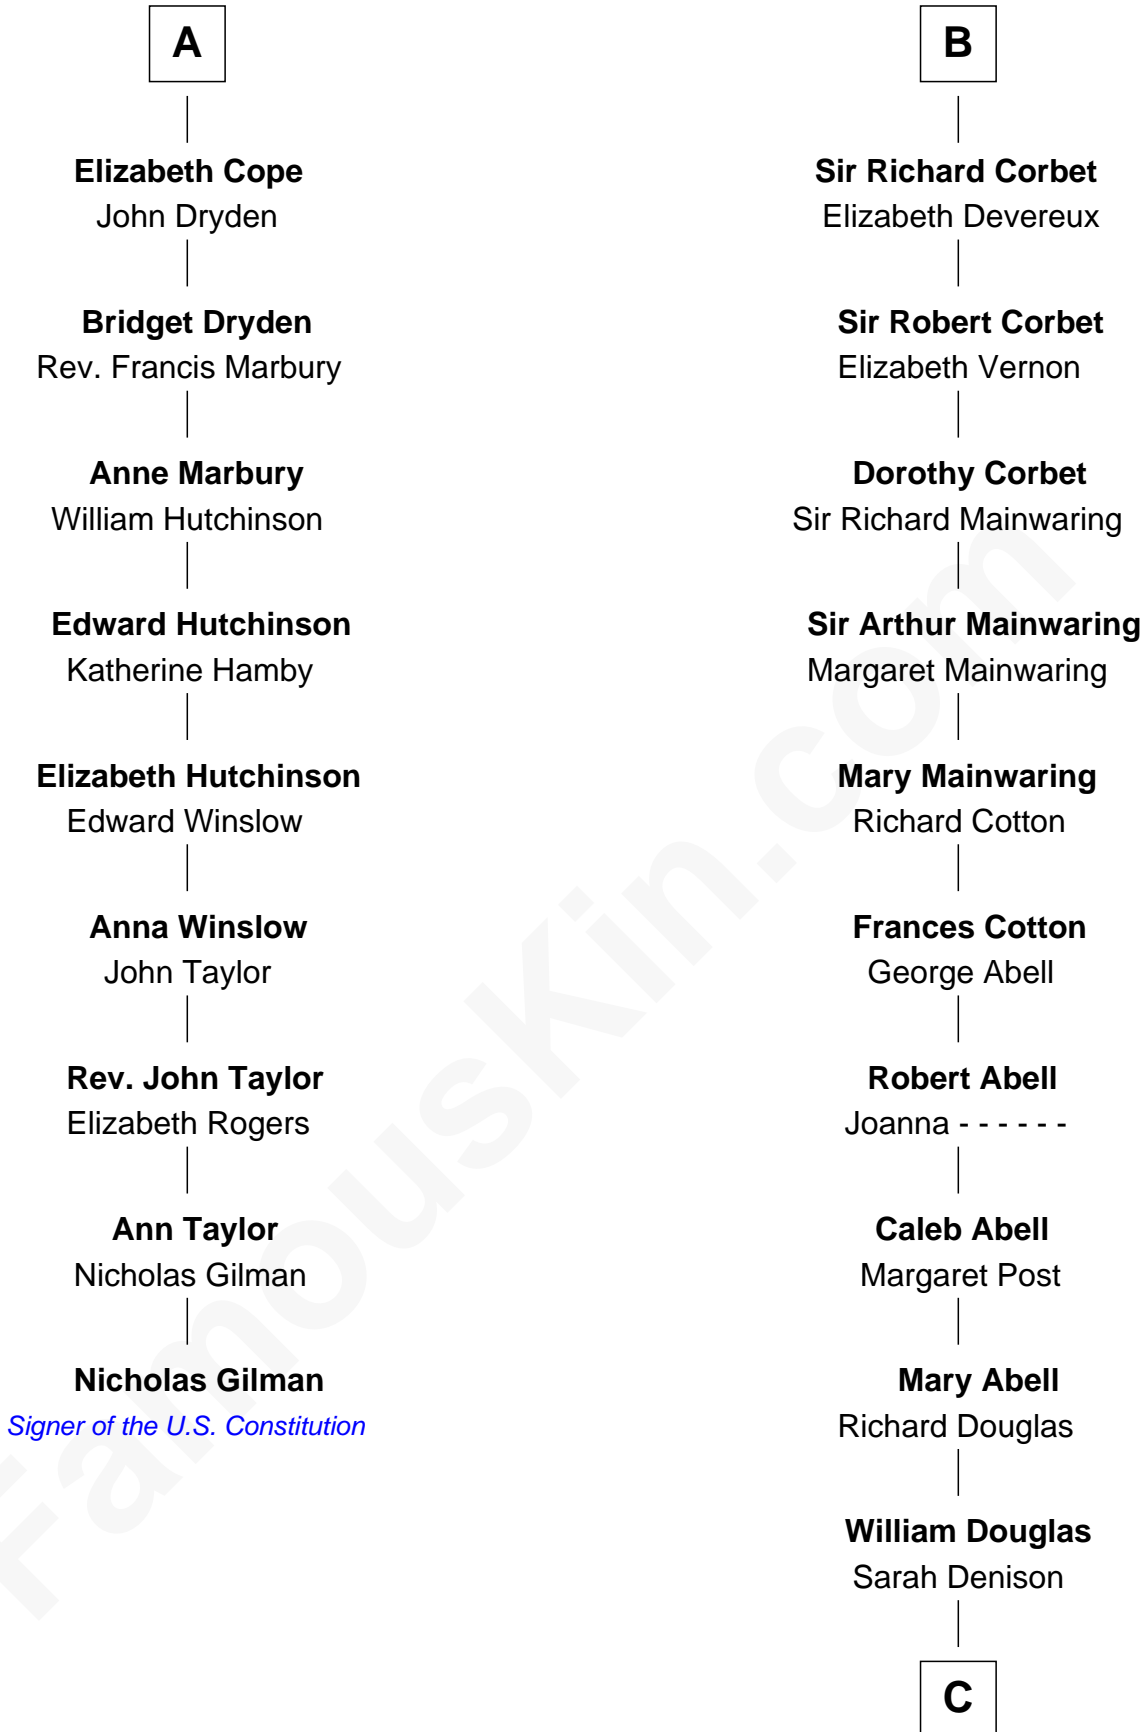

FamousKin.com Relationship Chart of

Nicholas Gilman

Signer of the U.S. Constitution

15th cousin 6 times removed of

Melvyn Douglas

Movie Actor

Sir Gilbert Talbot

Pernel le Boteler

Sir Henry de Grey

Richard Grey

Blanche de la Vache

Alice Grey

Sir William Burley

Elizabeth Burley

Sir John Hopton

Sir Walter Hopton

Joan Mortimer

Sir Thomas Hopton

Eleanor Lucy

Elizabeth Hopton

Sir Roger Corbet

B

C

Richard Douglas

Lucy Way

Erskine Douglas

Sophia Garrett

Emma Jane Douglas

Col. George Taliaferro Shackelford

Lena Priscilla Shackelford

Edouard Gregory Hesselberg

Melvyn Douglas