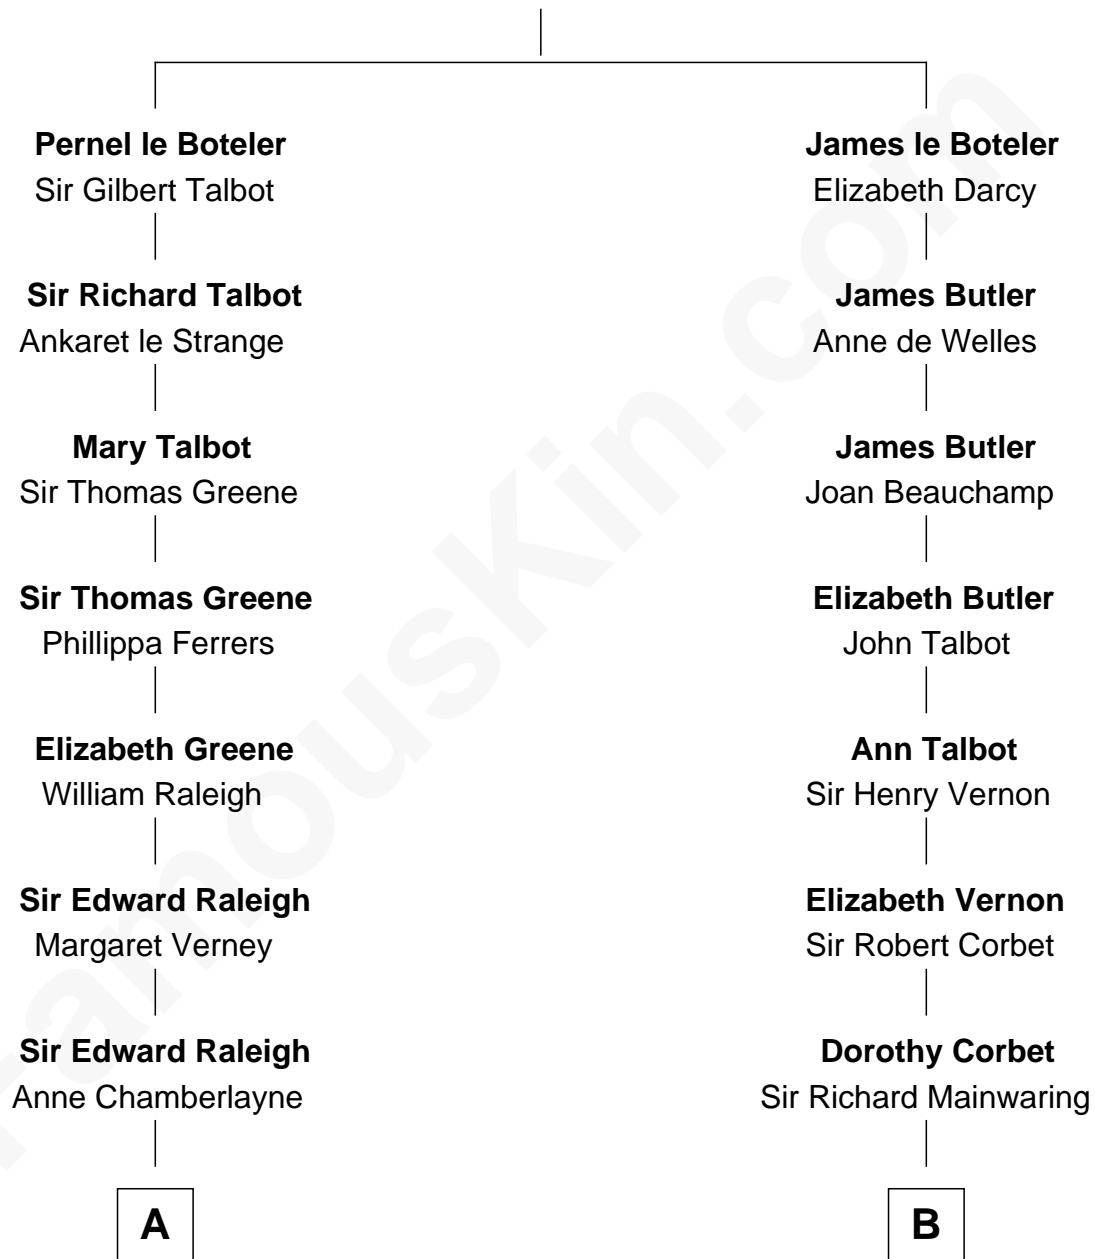

FamousKin.com Relationship Chart of

Nicholas Gilman

Signer of the U.S. Constitution

16th cousin 2 times removed of

Melvyn Douglas

Movie Actor

Sir James le Boteler

Eleanor de Bohun

C

Lena Priscilla Shackelford
Edouard Gregory Hesselberg

Melvyn Douglas
Movie Actor

FamousKin.com