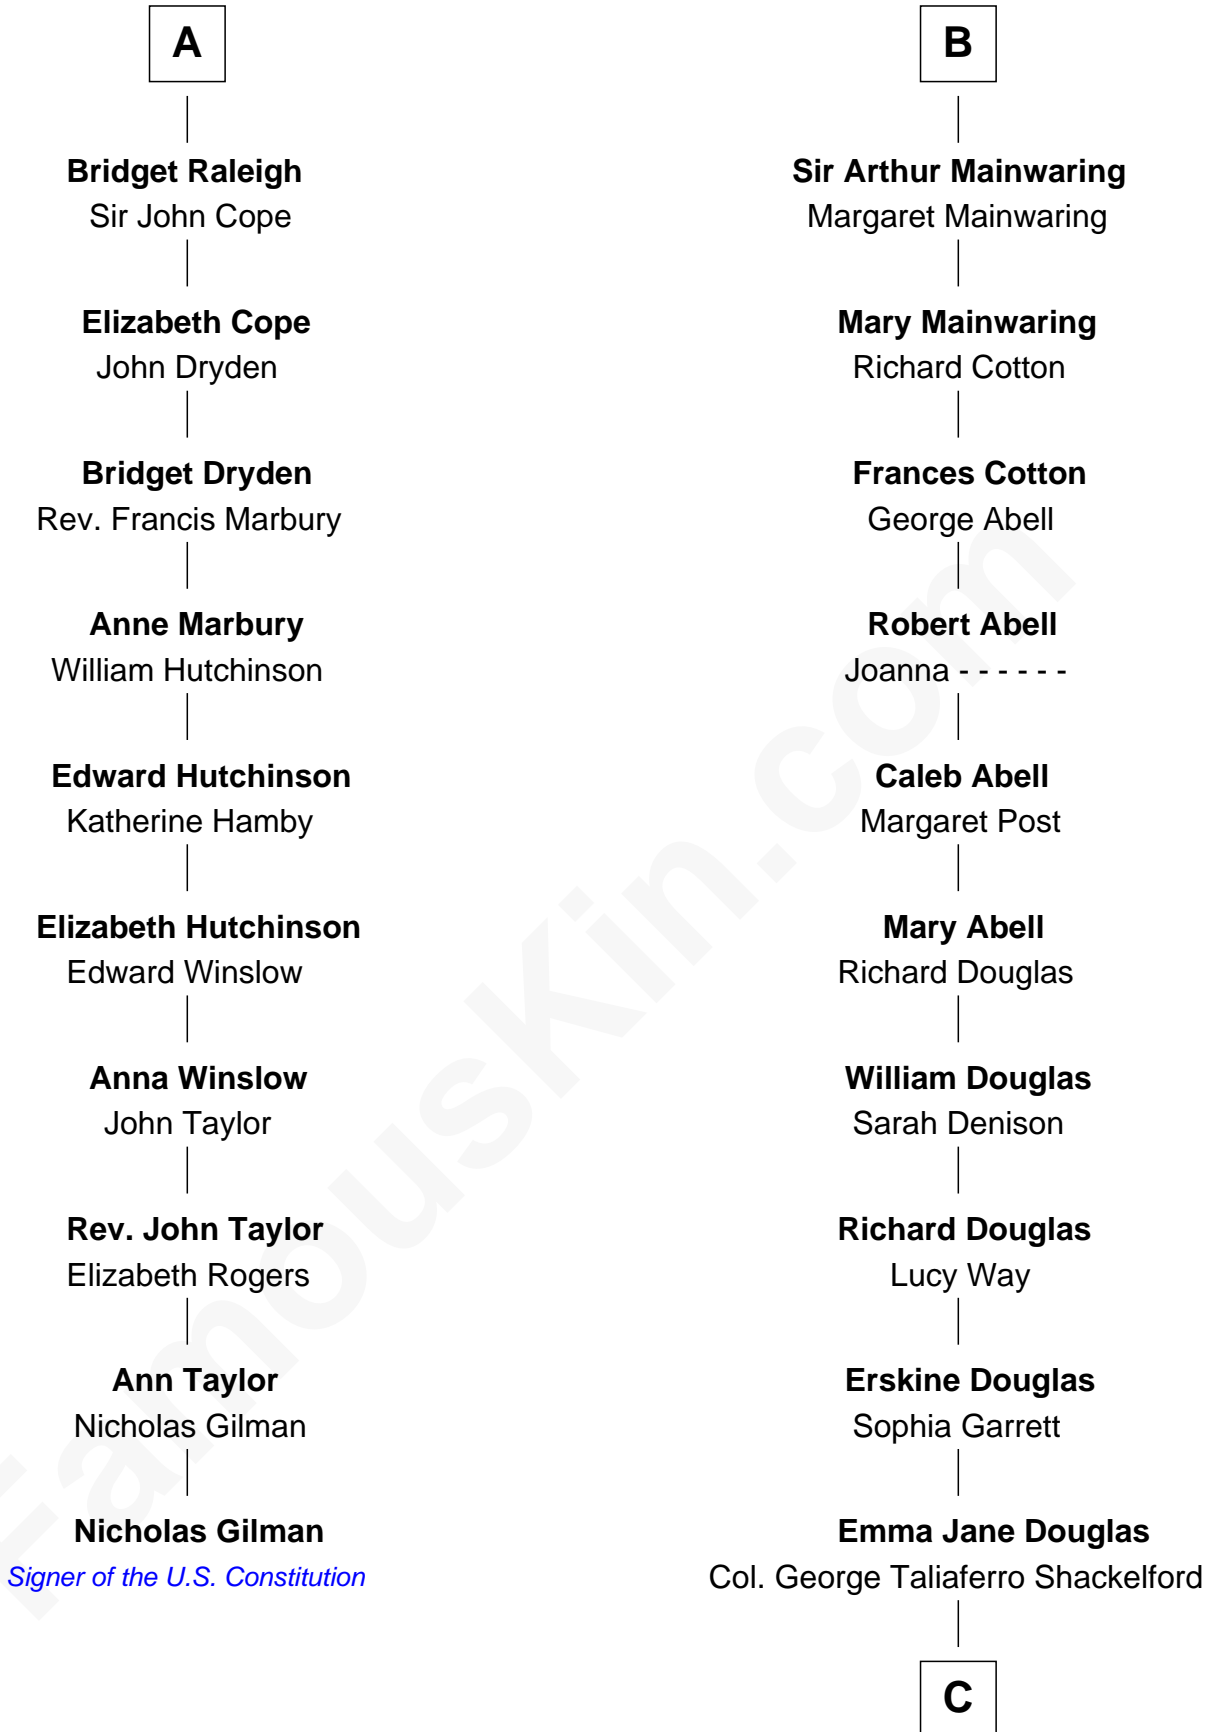

FamousKin.com Relationship Chart of

Nicholas Gilman

Signer of the U.S. Constitution

16th cousin 2 times removed of

Melvyn Douglas

Movie Actor

Sir James le Boteler

Eleanor de Bohun

C

Lena Priscilla Shackelford
Edouard Gregory Hesselberg

Melvyn Douglas
Movie Actor

FamousKin.com