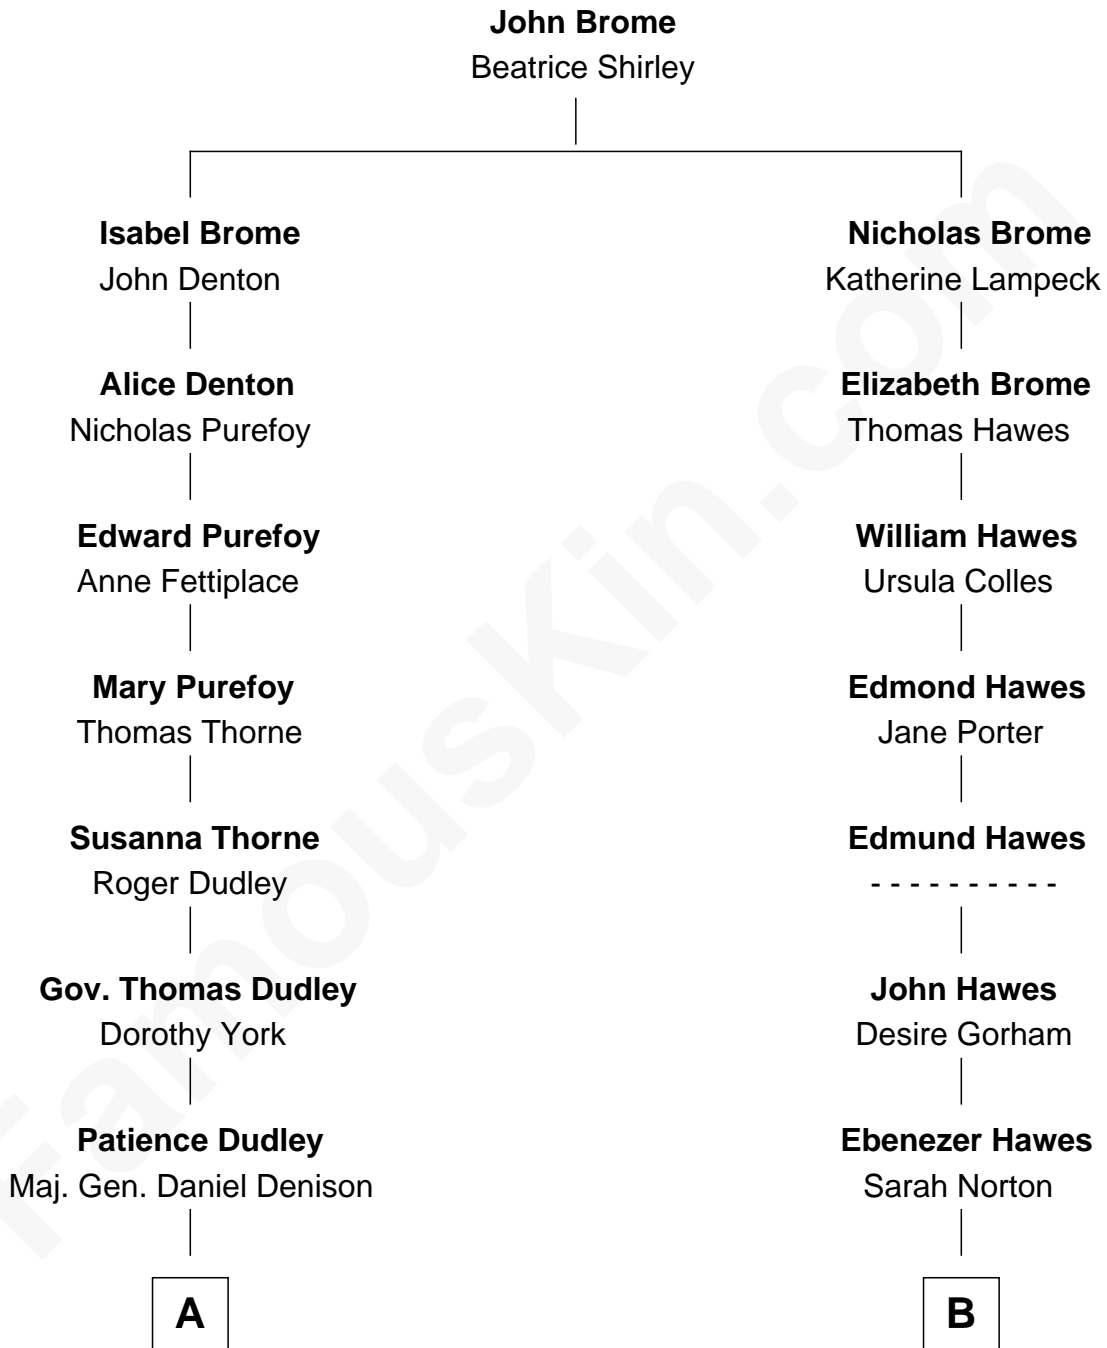

## Relationship Chart of

### Nicholas Gilman

*Signer of the U.S. Constitution*

11th cousin 4 times removed of

**Sarah Palin**

*9th Governor of Alaska*

**A**

**Elizabeth Denison**

Rev. John Rogers

**Rev. Nathaniel Rogers**

Sarah Purkiss

**Elizabeth Rogers**

Rev. John Taylor

**Ann Taylor**

Nicholas Gilman

**Nicholas Gilman**

*Signer of the U.S. Constitution*

**B**

**Ebenezer Hawes**

Sarah Hedge

**Ebenezer Hawes**

Temperance Taylor

**Isaiah Hawes**

Desire Collins

**Abigail Hawes**